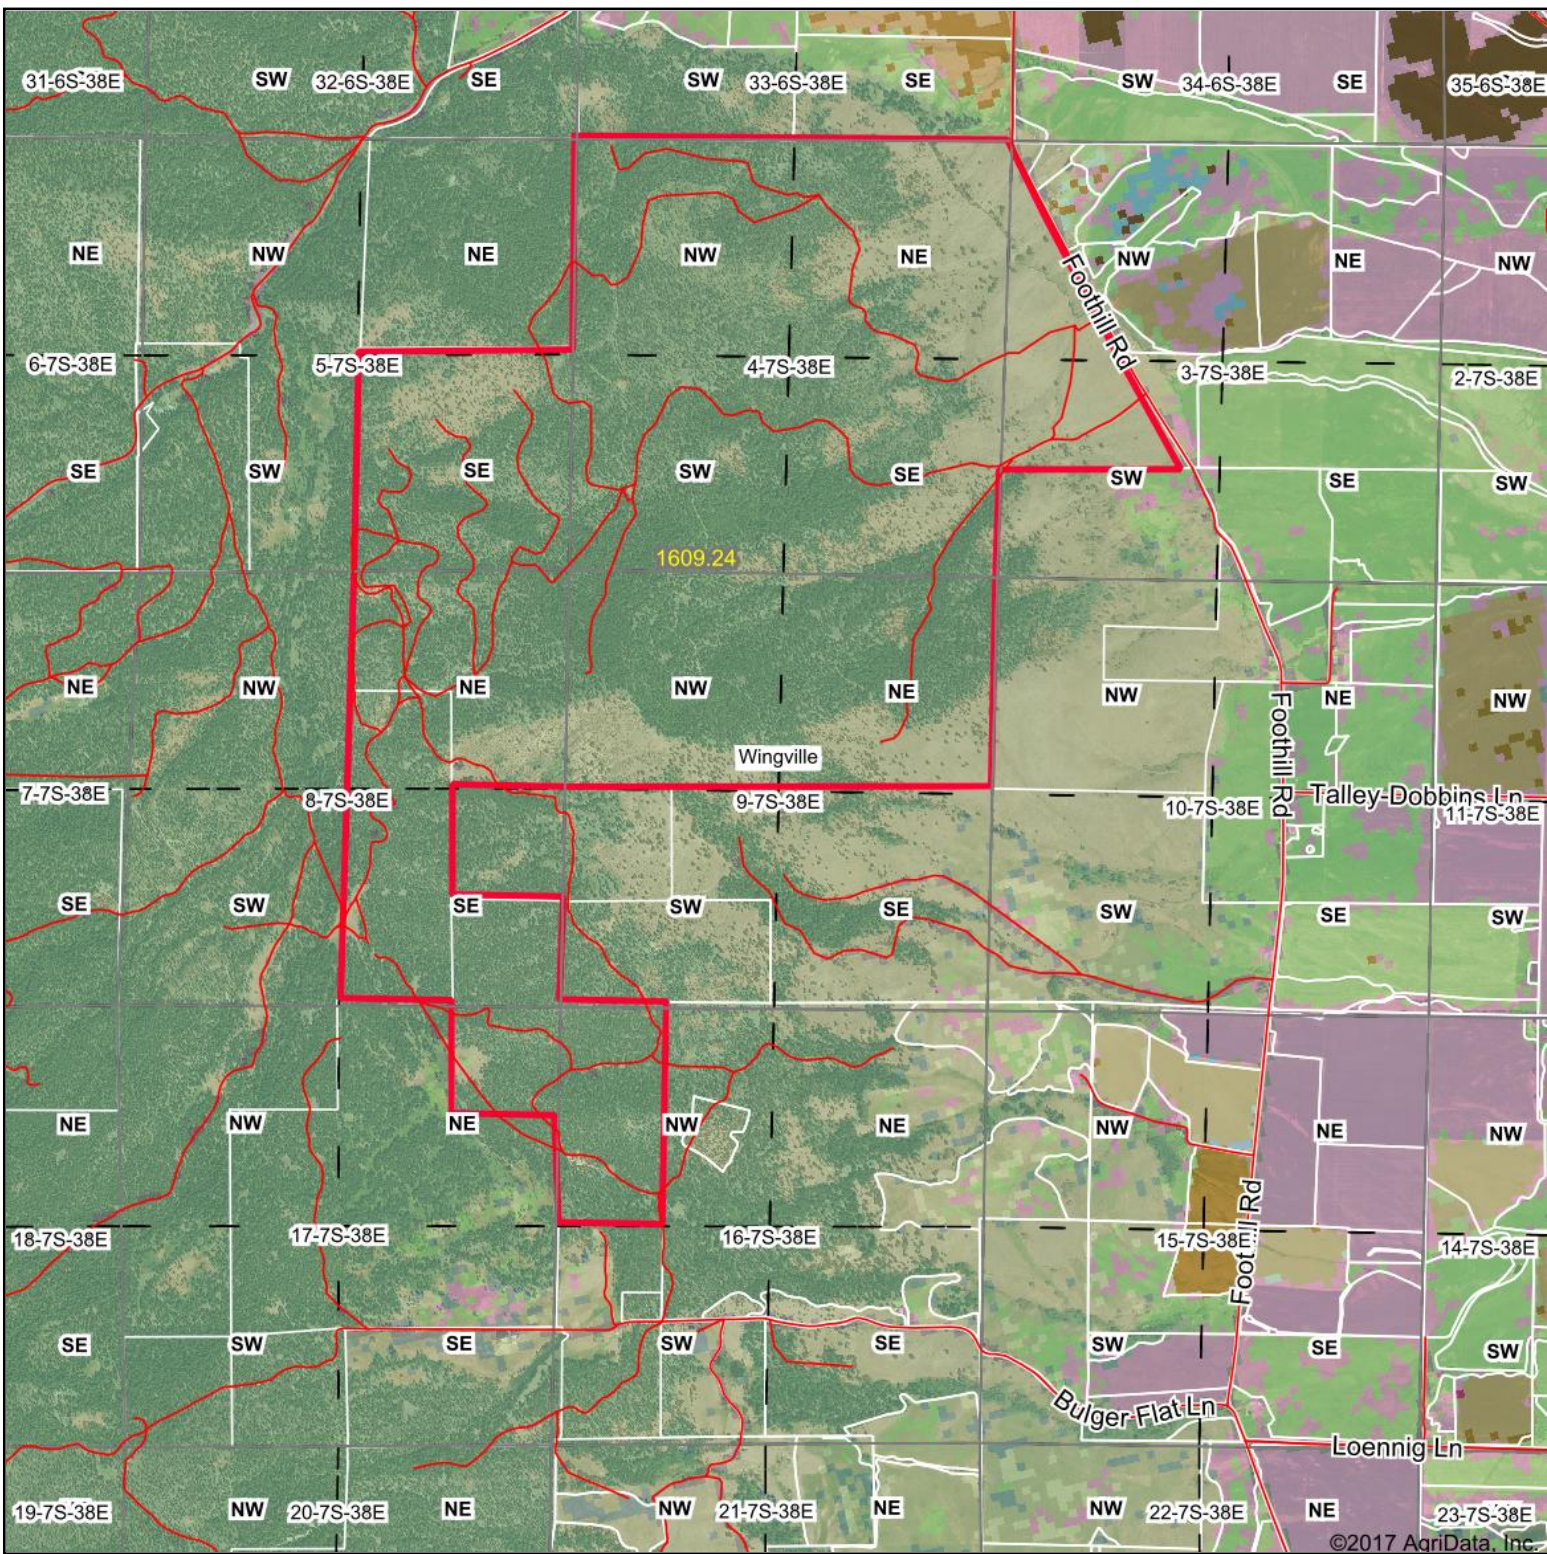

Aerial Map

map center: 44° 58' 14.42, -118° 3' 54.47

Intermountain
Realty, Inc.

Maps Provided By:

CUSTOMIZED ONLINE MAPPING
© AgriData, Inc. 2017 www.AgriDataInc.com

9-7S-38E
Baker County
Oregon

10/19/2017