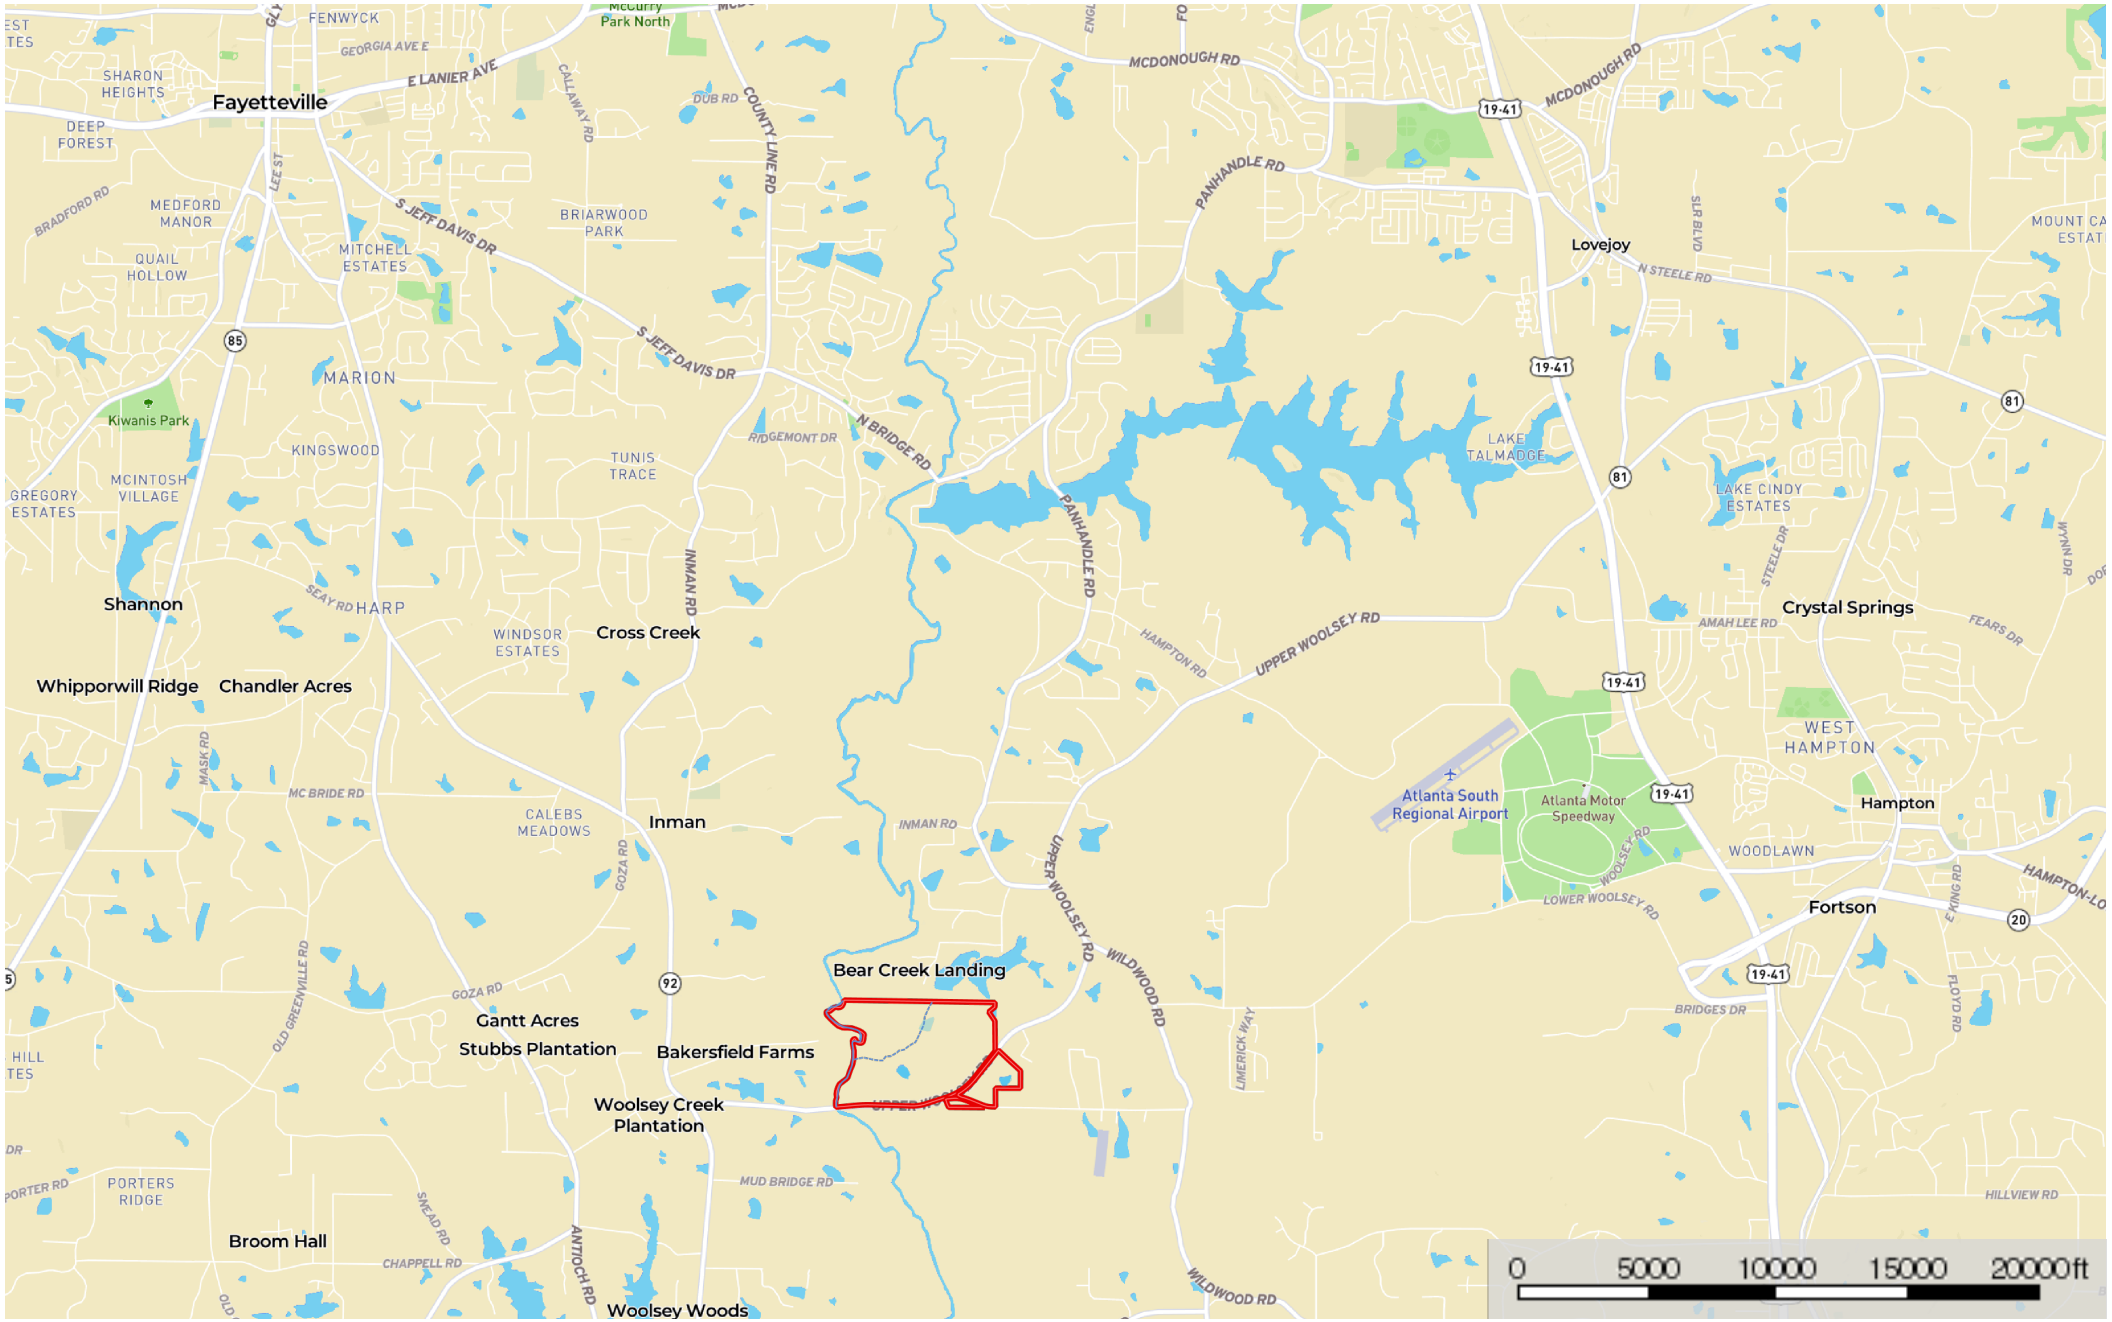

# Longwate Farms - Hampton, GA

Clayton County, Georgia, 380 AC +/-

- Main Lodge
- River / Creek
- Stream
- Pond / Tank
- Boundary