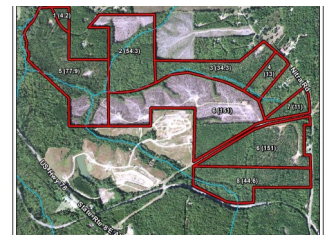

# Nitra Road Lot 8

+/- 45 Acres | Nitra Road | Haralson County, GA | 30176

Located in Southern Haralson County, 4.8 miles east of downtown Tallapoosa, Ga. , This well managed tract of land offers recreational opportunities as well as residential possibilities. This property has frontage Nitra Road. This property offers a unique investment opportunity.