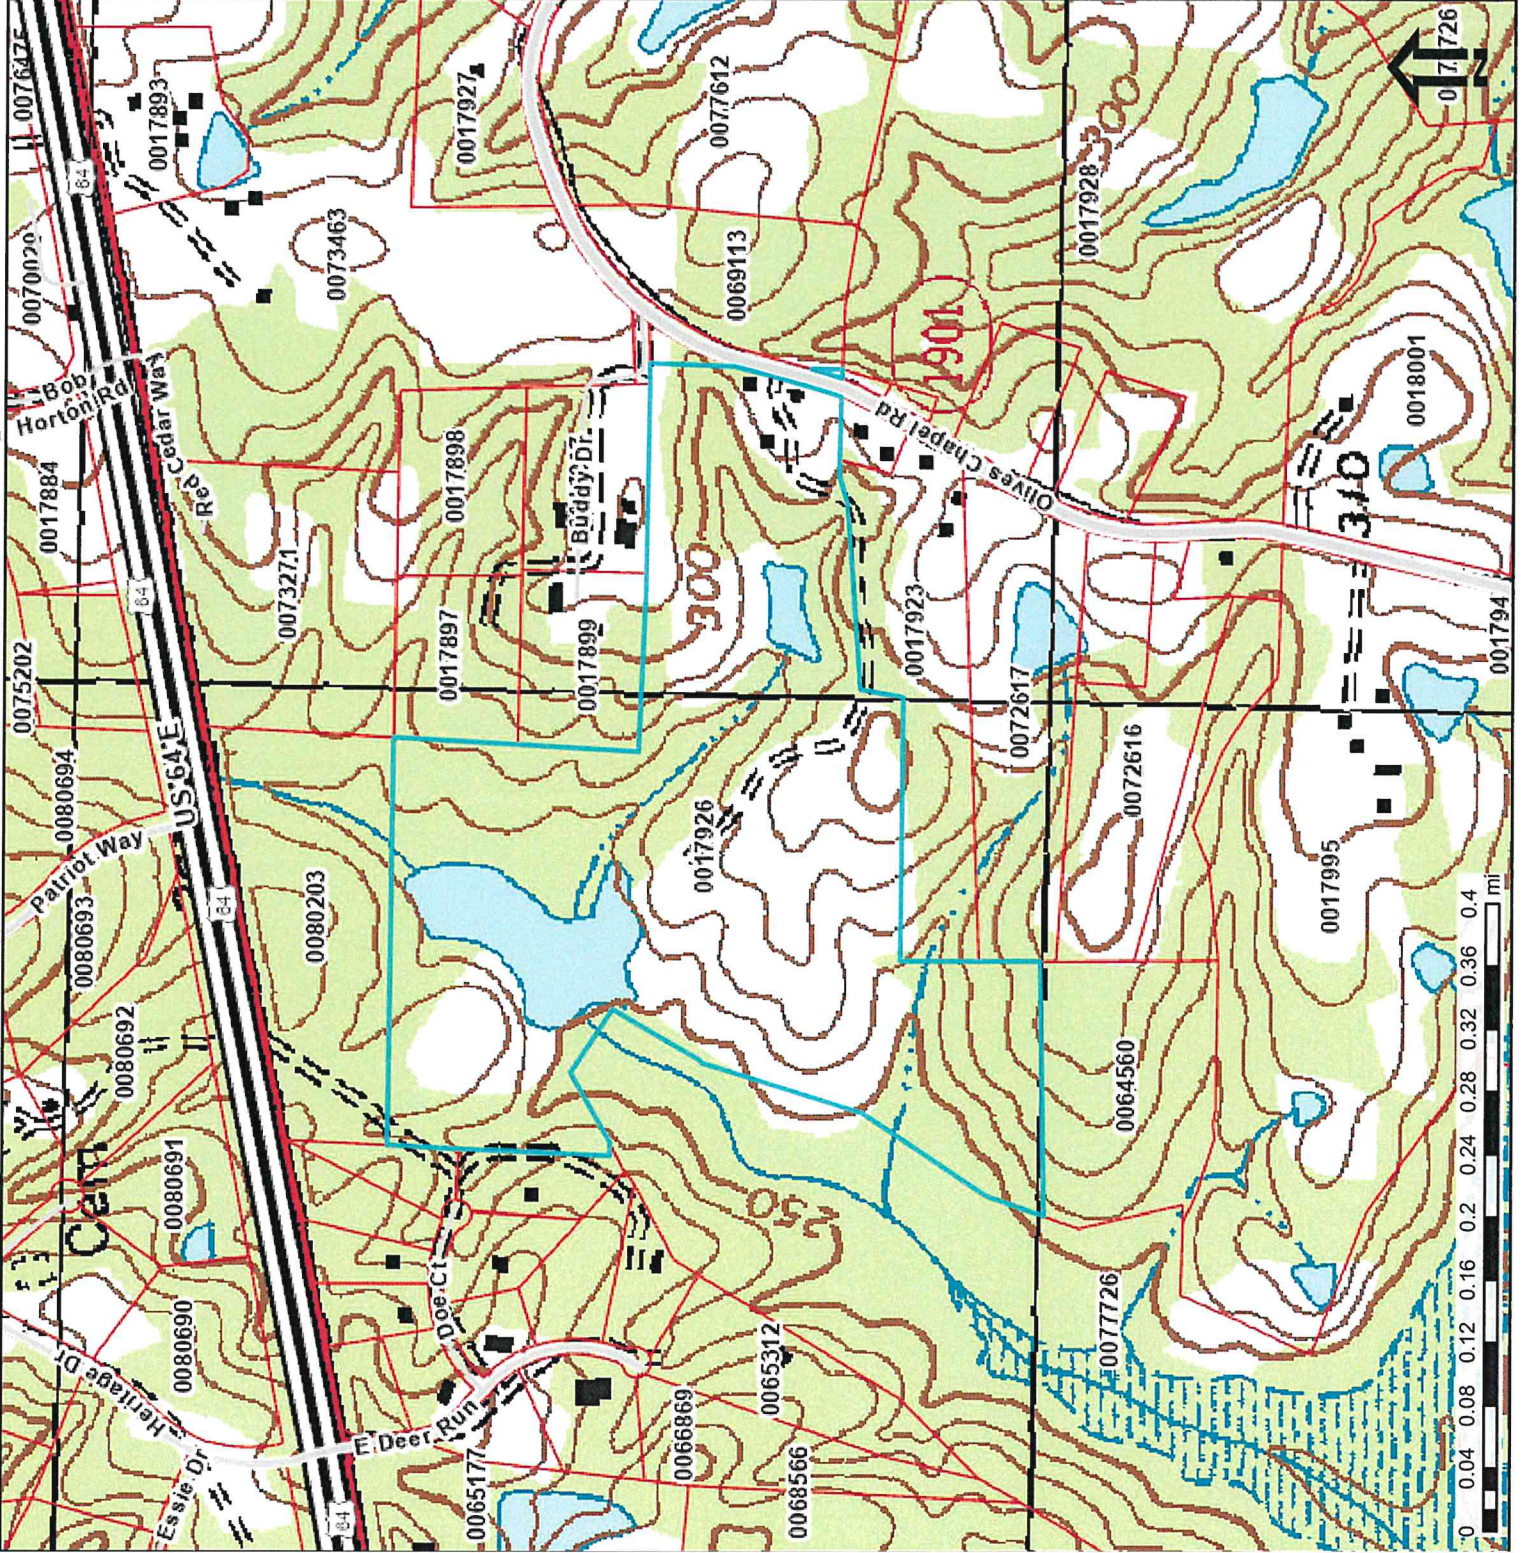

Chatham County web Map

RoadCenterlines_9K

Road Class	Symbol
Highway	Thick black line
Major Arterial	Medium grey line
Minor Arterial	Thin grey line
Collector	Thin black line
Parcels	Red outline

Service Layer Credits: USGS
 Topography: USGS, Chatham County, Chatham County GIS
 Road Labels: Esri, Inc., City of Naperville, Illinois
 Land Reference: