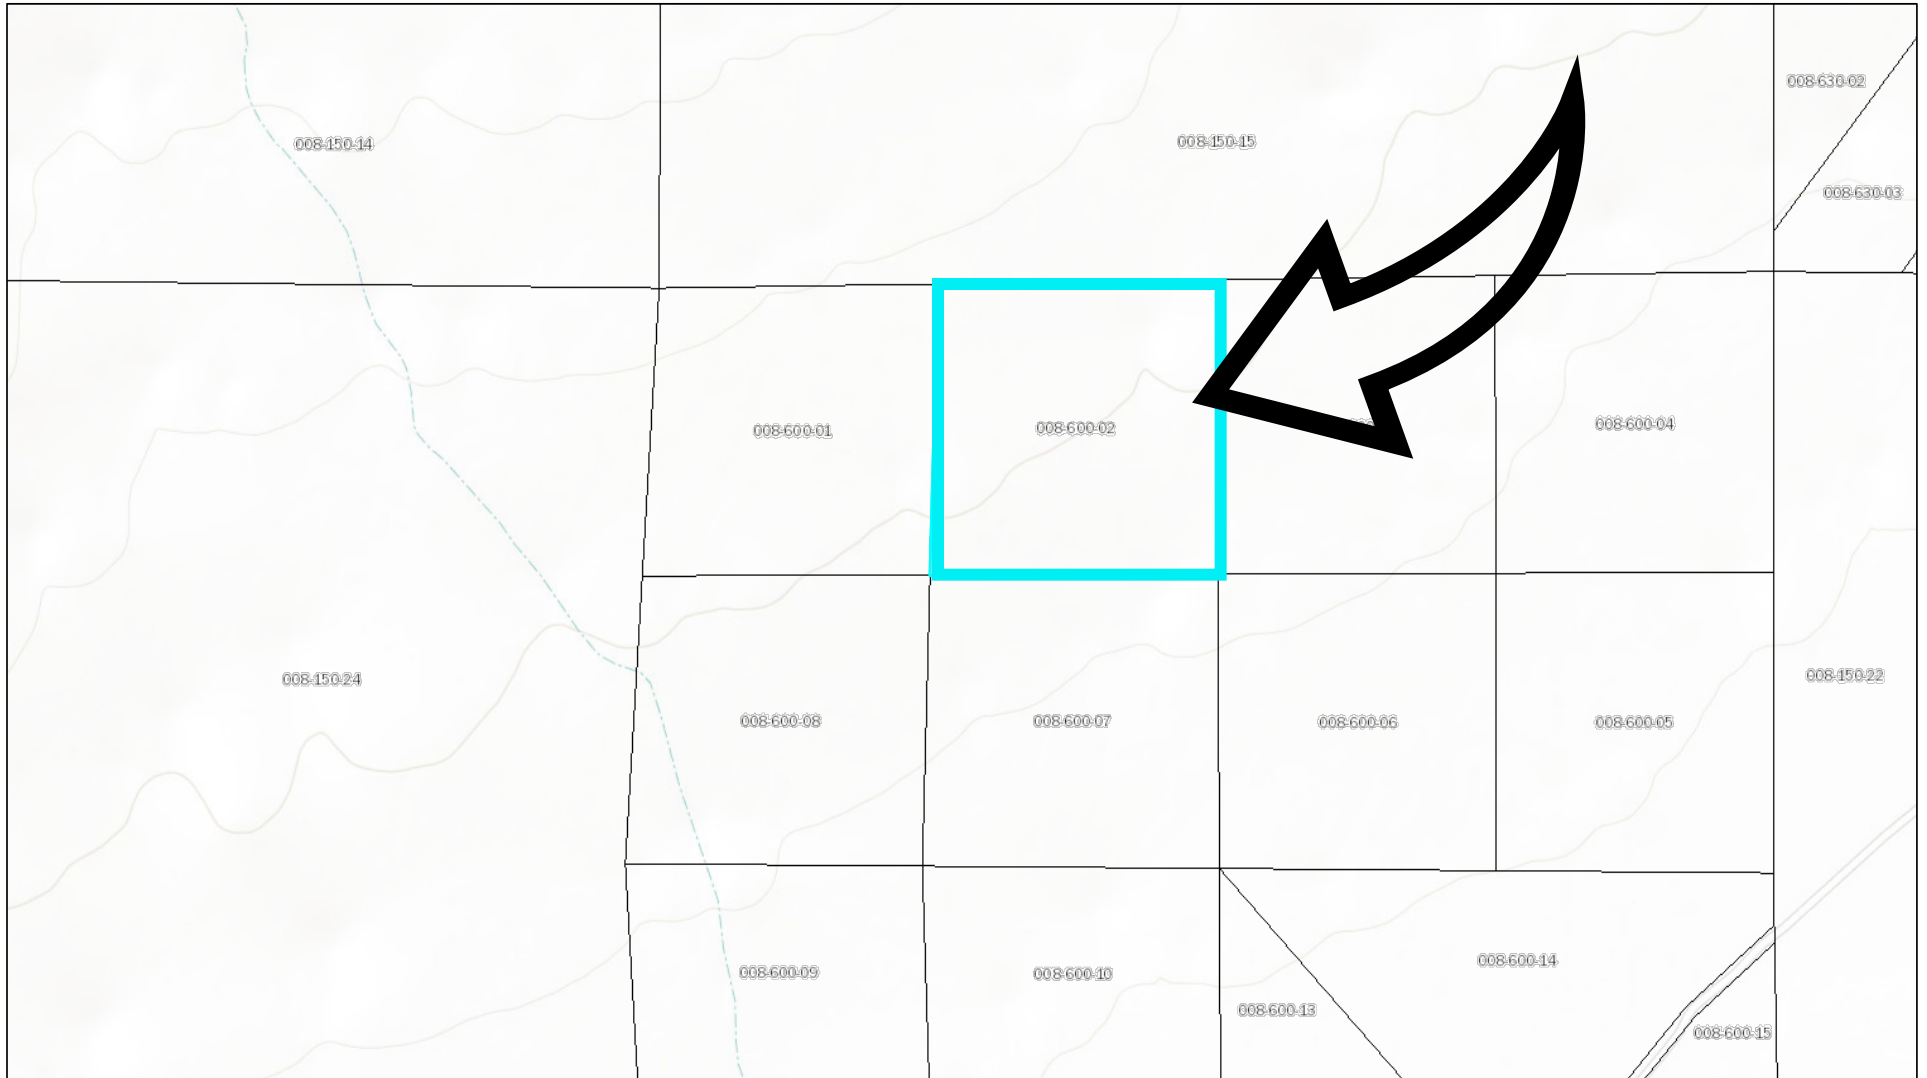

Pershing County Nevada

10/6/2021, 3:58:49 PM

-  County Boundary
-  Parcels

1:9,028

Pershing County, NV, Sources: Esri, HERE, Garmin, Intermap, increment P Corp., GEBCO, USGS, FAO, NPS, NRCAN, GeoBase, IGN, Kadaster NL, Ordnance Survey, Esri Japan, METI, Esri China (Hong Kong), (c) OpenStreetMap contributors, and the GIS User Community, Pershing County, NV Assessor's office