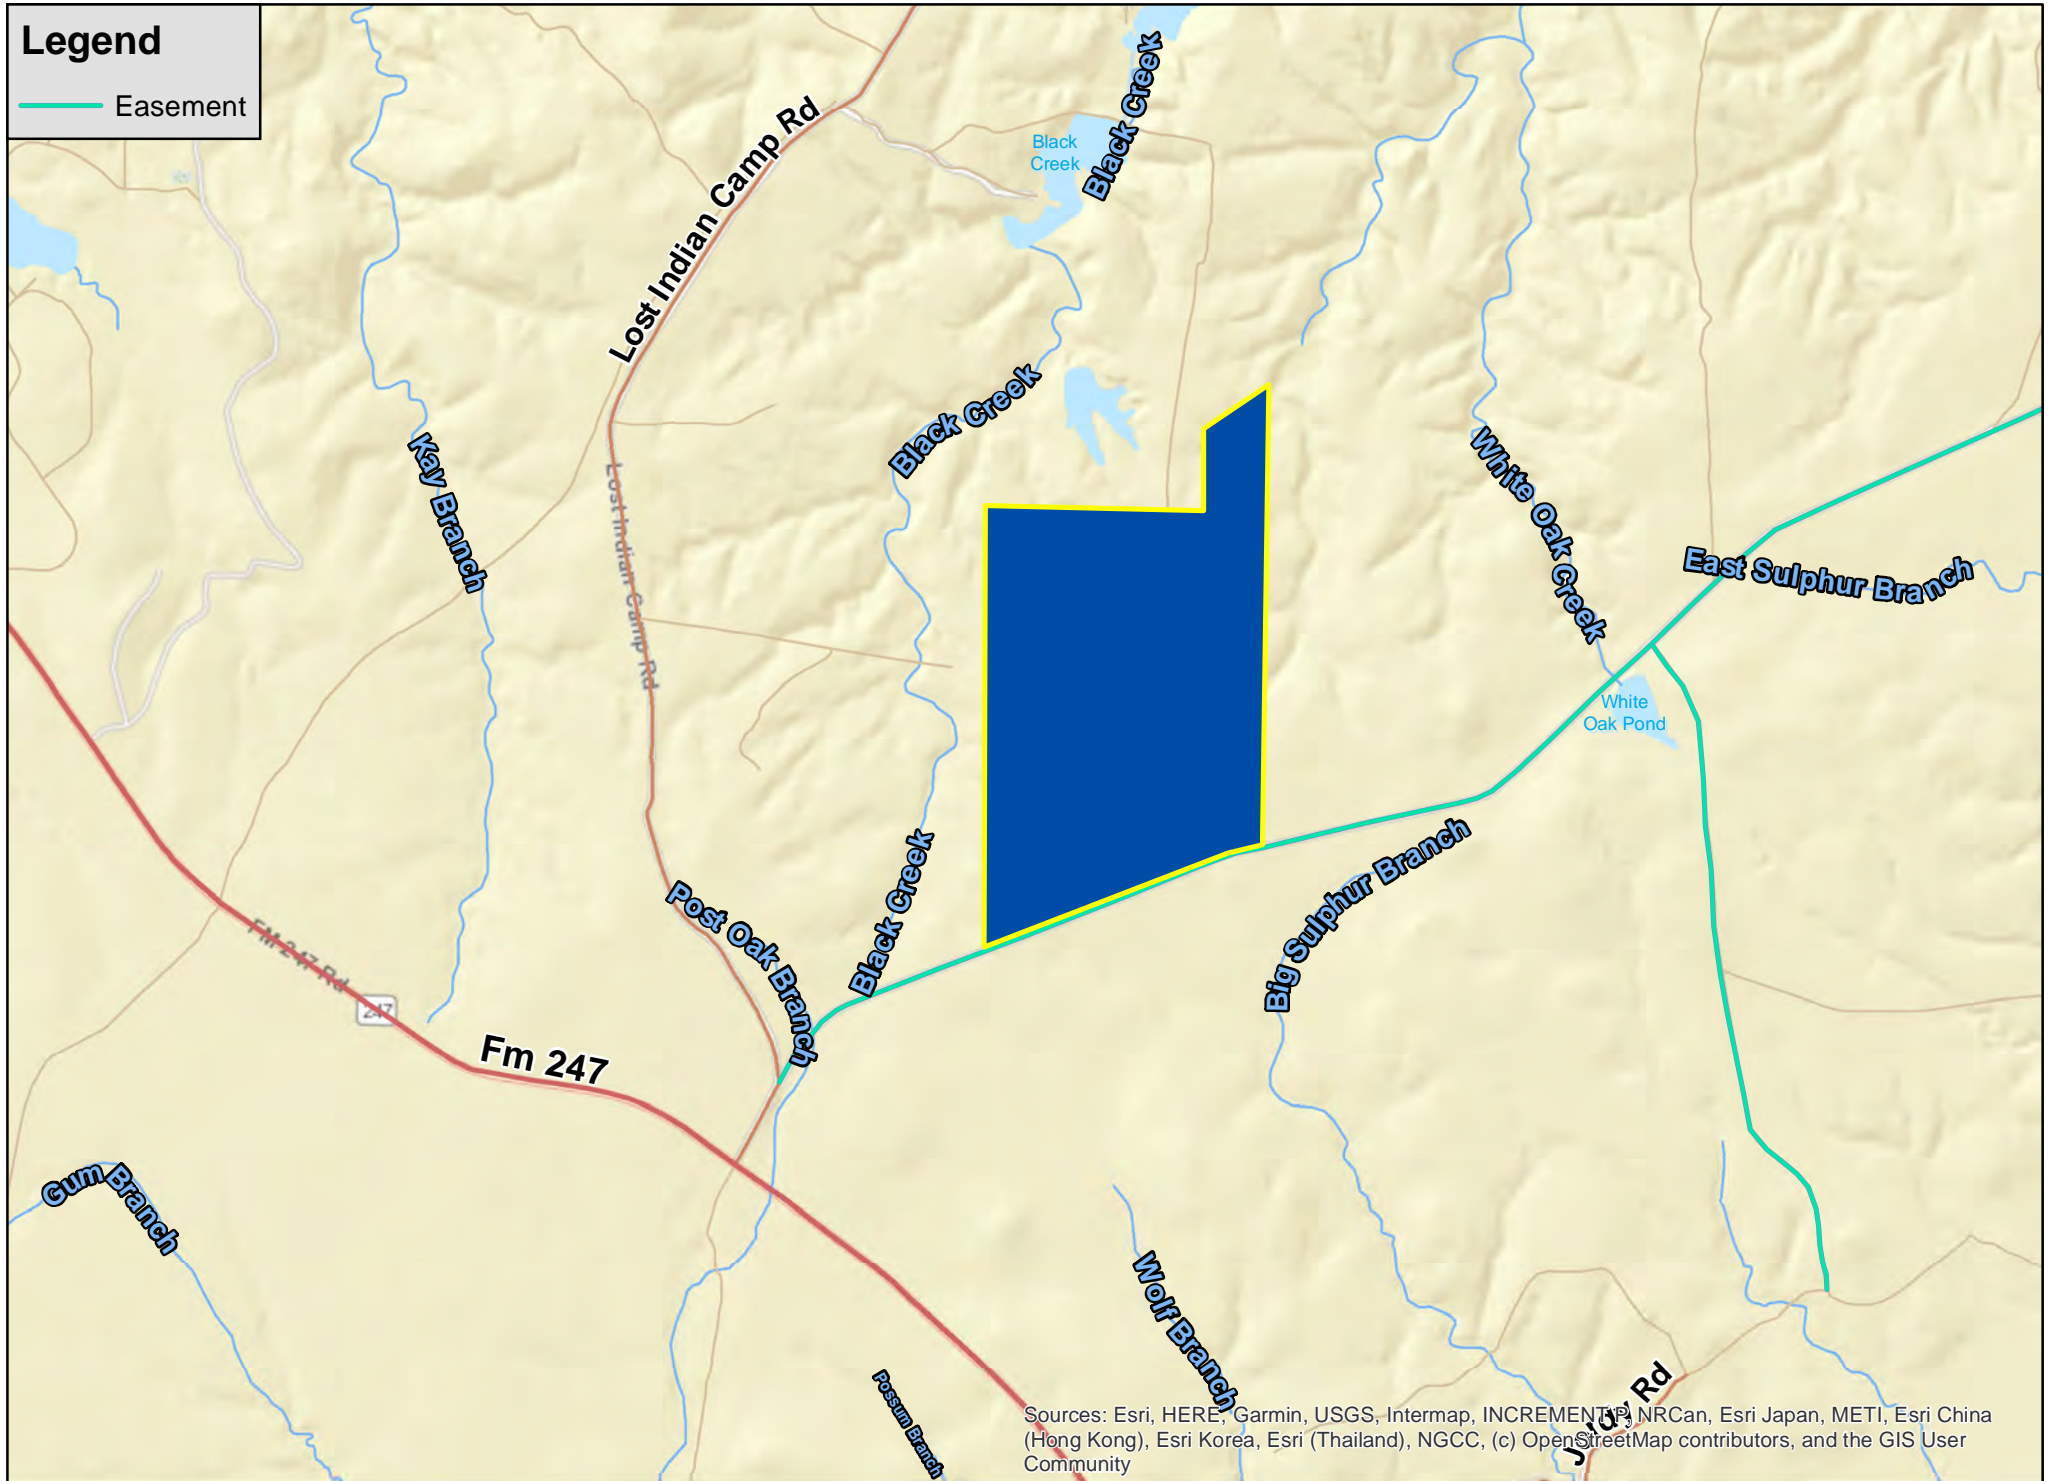

# Legend

Easement

Sources: Esri, HERE, Garmin, USGS, Intermap, INCREMENTAL, NRCAN, Esri Japan, METI, Esri China (Hong Kong), Esri Korea, Esri (Thailand), NGCC, (c) OpenStreetMap contributors, and the GIS User Community

451 Acres | Off Lost Indian Camp Rd | Walker Co., TX

For illustration purposes only.

**Subject**

**Fm 2989**

**Fm 247**

**Pinedale Rd**

**45**

**45**

**451 Acres | Off Lost Indian Camp Rd | Walker Co., TX**

For illustration purposes only.

Sources: Esri, HERE, Garmin, USGS, Intermap, INCREMENT P, NRCan, Esri Japan, METI, Esri China (Hong Kong), Esri Korea, Esri (Thailand), NGCC, (c) OpenStreetMap contributors, and the GIS User Community

451 Acres | Off Lost Indian Camp Rd | Walker Co., TX

For illustration purposes only.