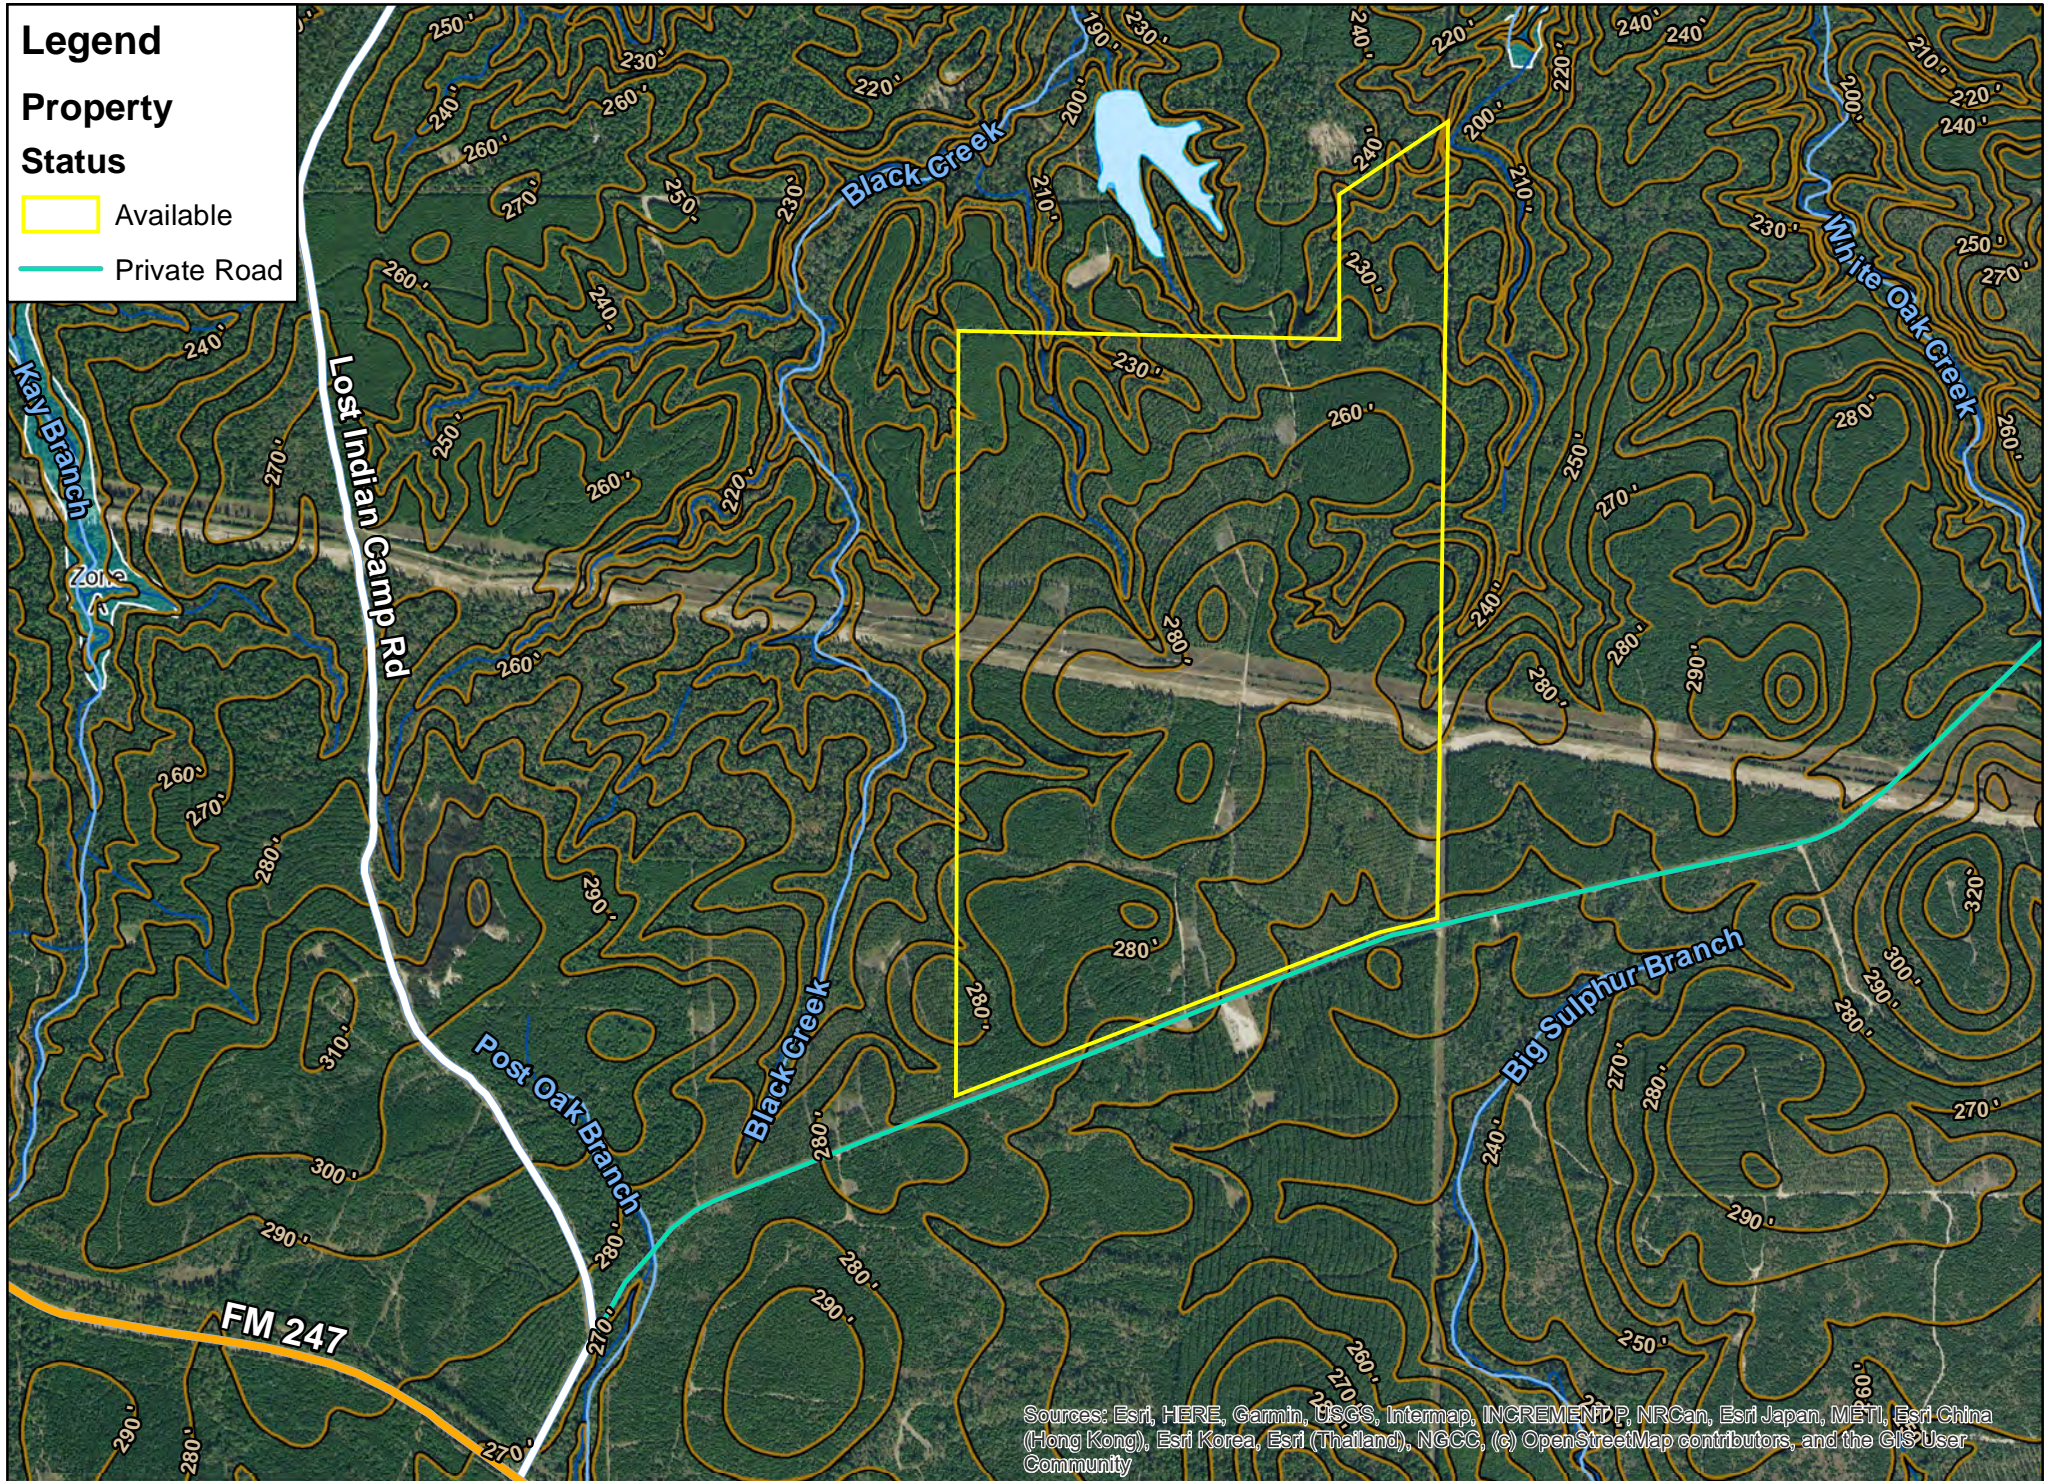

Legend

Property

Status

 Available

 Private Road

Sources: Esri, HERE, Garmin, USGS, Intermap, INCREMENT P, NRCan, Esri Japan, METI, Esri China (Hong Kong), Esri Korea, Esri (Thailand), NGCC, (c) OpenStreetMap contributors, and the GIS User Community

451 Acres | Off Lost Indian Camp Rd | Walker Co., TX

For illustration purposes only.