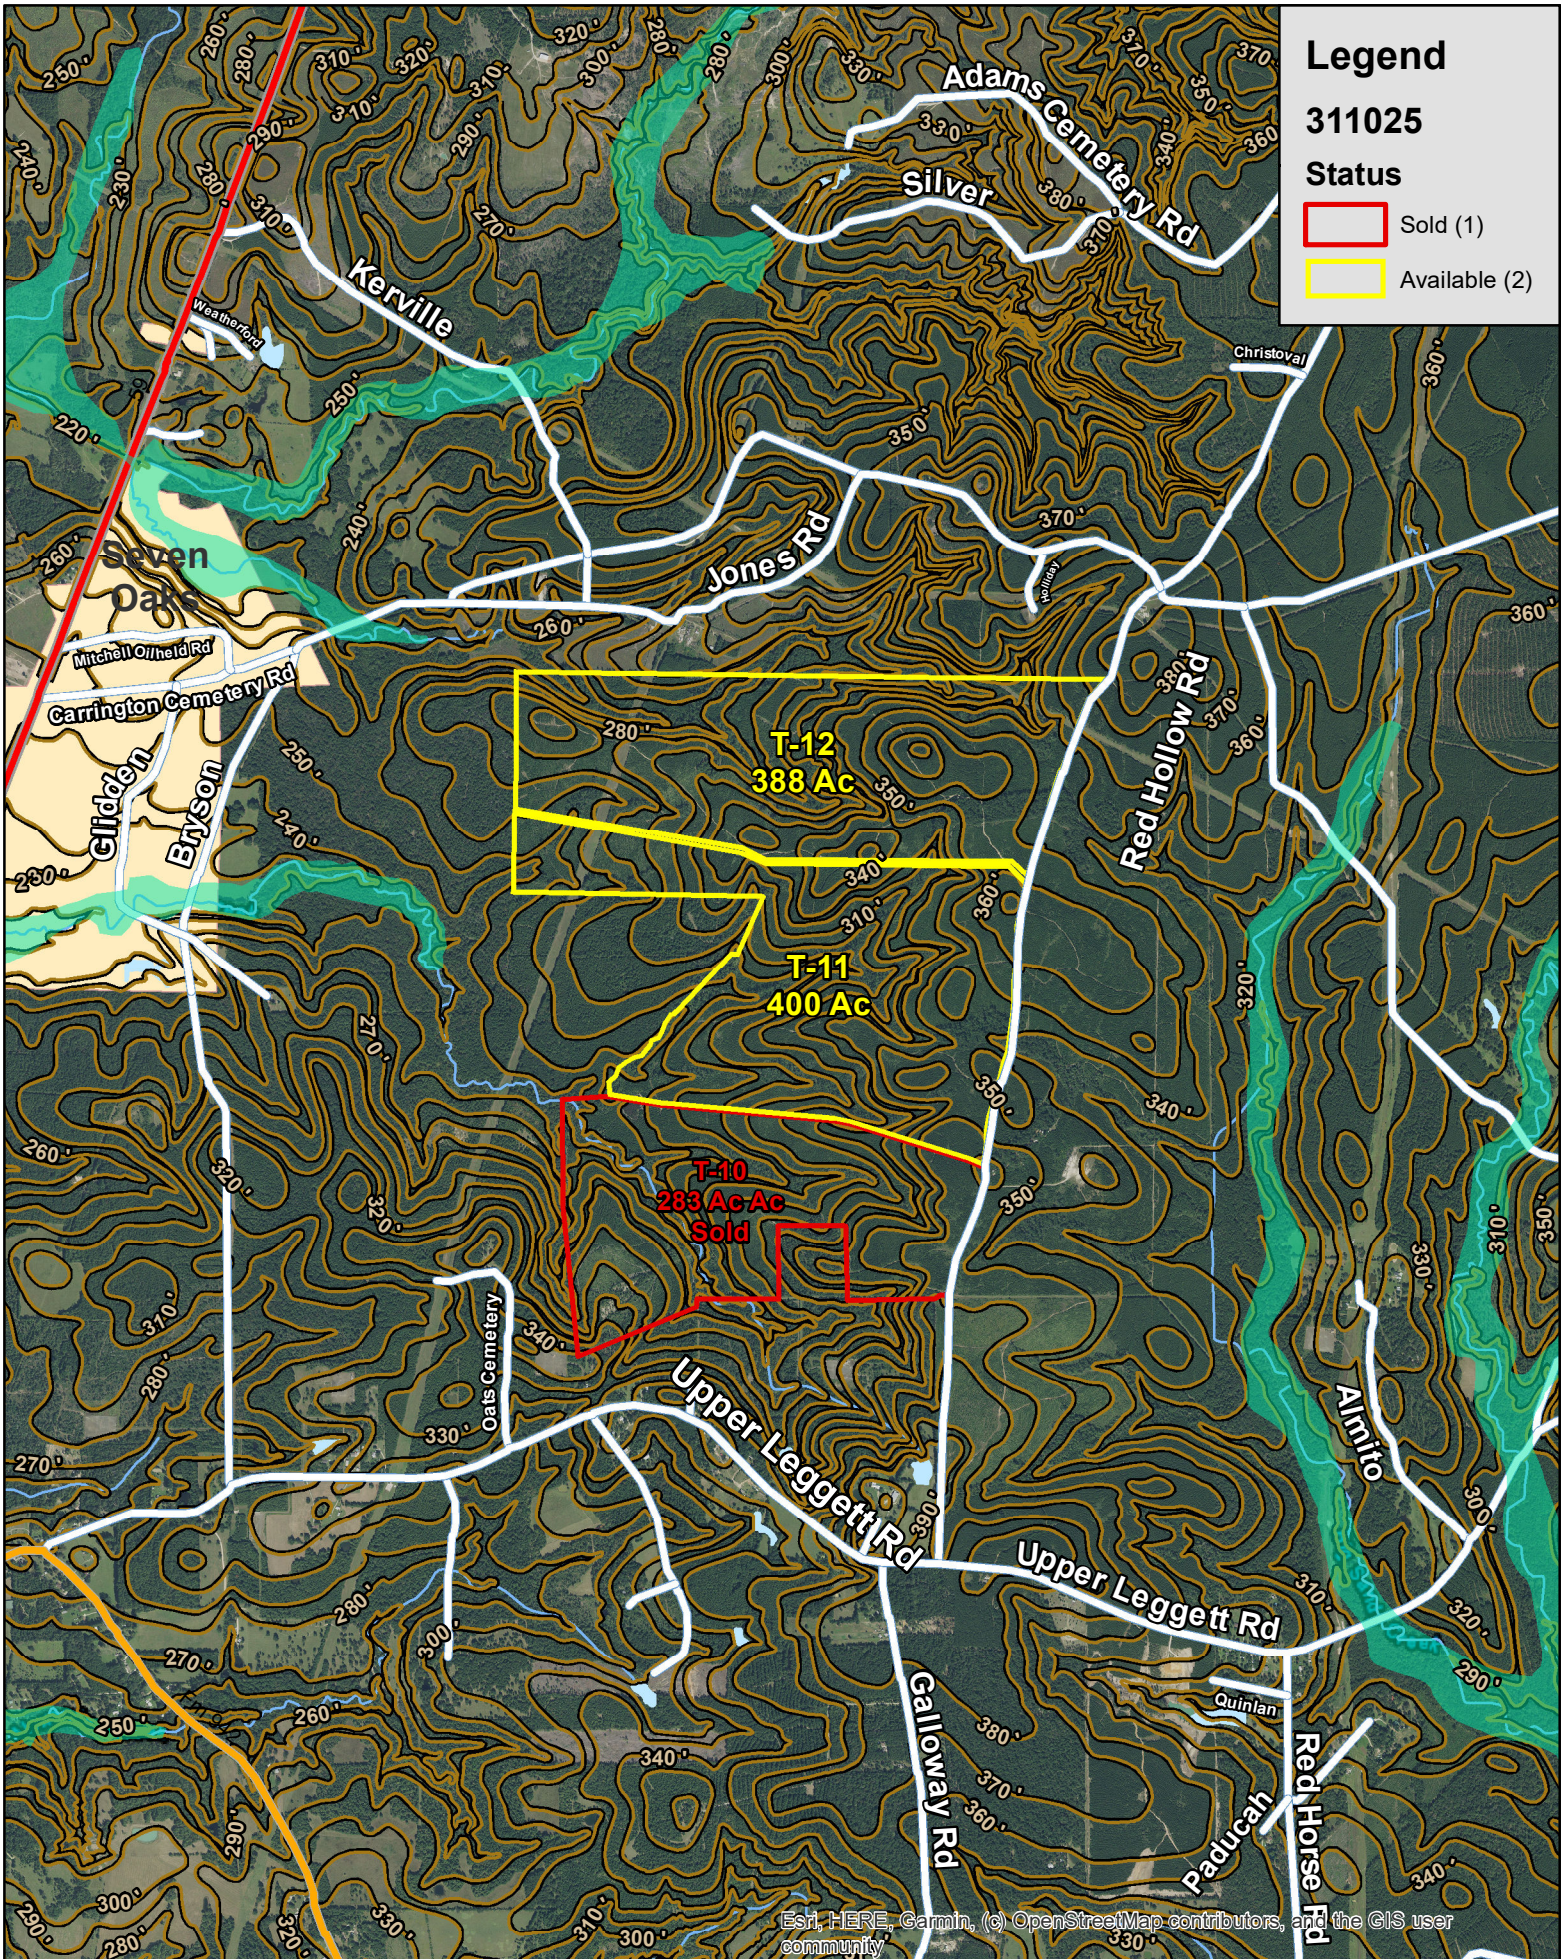

# Legend

311025

## Status

- Sold (1)
- Available (2)

Esri, HERE, Garmin, (c) OpenStreetMap contributors, and the GIS user community

Red Hollow | Leggett, Polk Co., TX

For illustration purposes only. (311025-6)