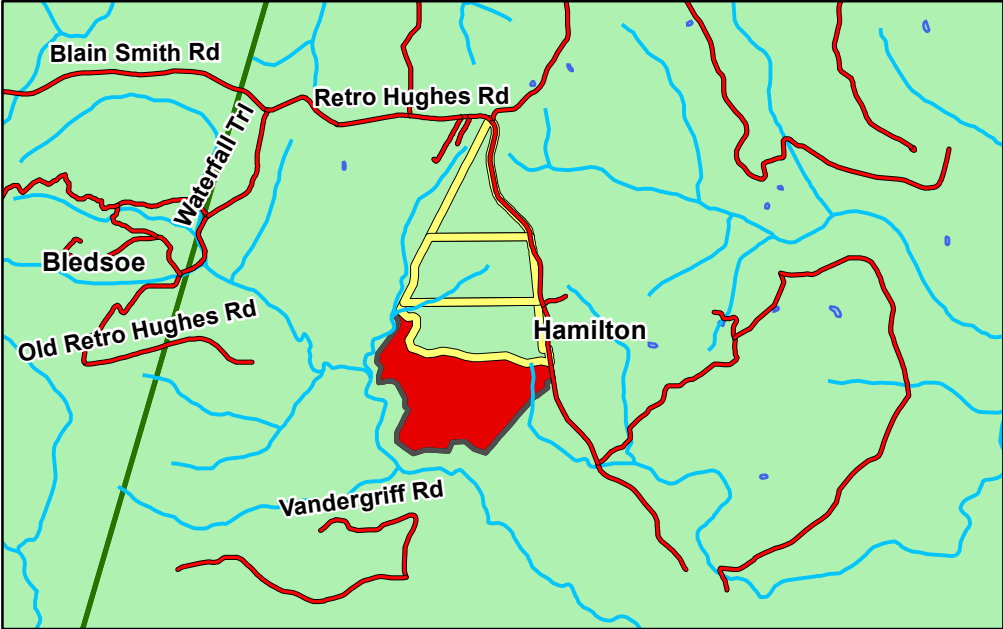

Property: Walden Ridge, LLC
County, State: Hamilton Co.
Tract: 1132 South
Acres(+/-): 179

Legend

-  TIR Gates
-  Woods Road
-  Roads
-  Lake/Pond
-  Creek/Stream
-  WR 1132 South