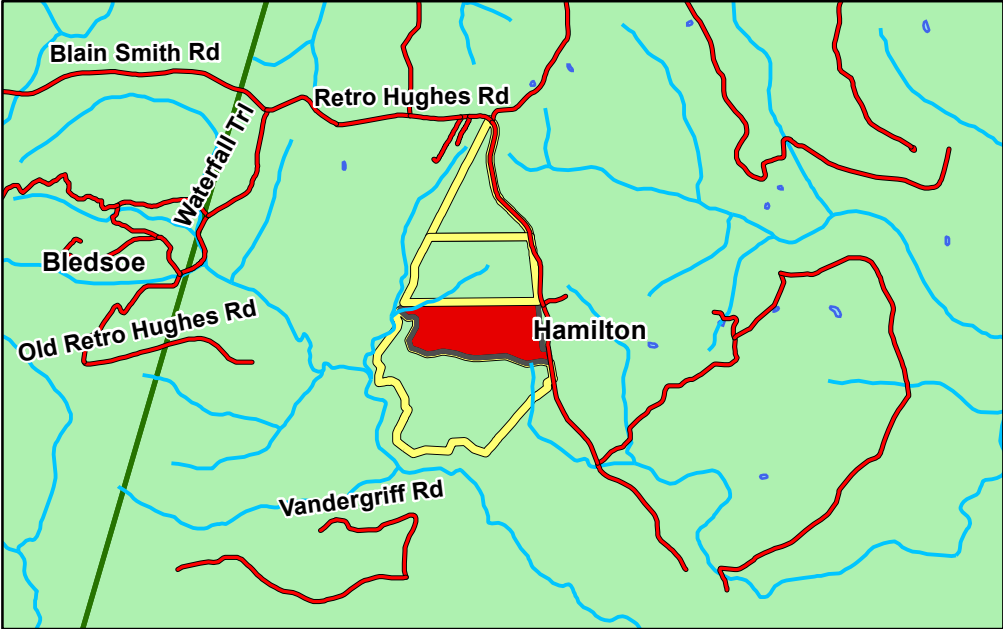

Property: Walden Ridge, LLC  
County, State: Hamilton Co.  
Tract: 1132 Center South  
Acres(+/-): 97

**Legend**

- Topo- 20 Ft.
- ▭ TIR Gates
- - - Woods Road
- Roads
- ▭ Lake/Pond
- Creek/Stream
- ▭ WR1132 Center South