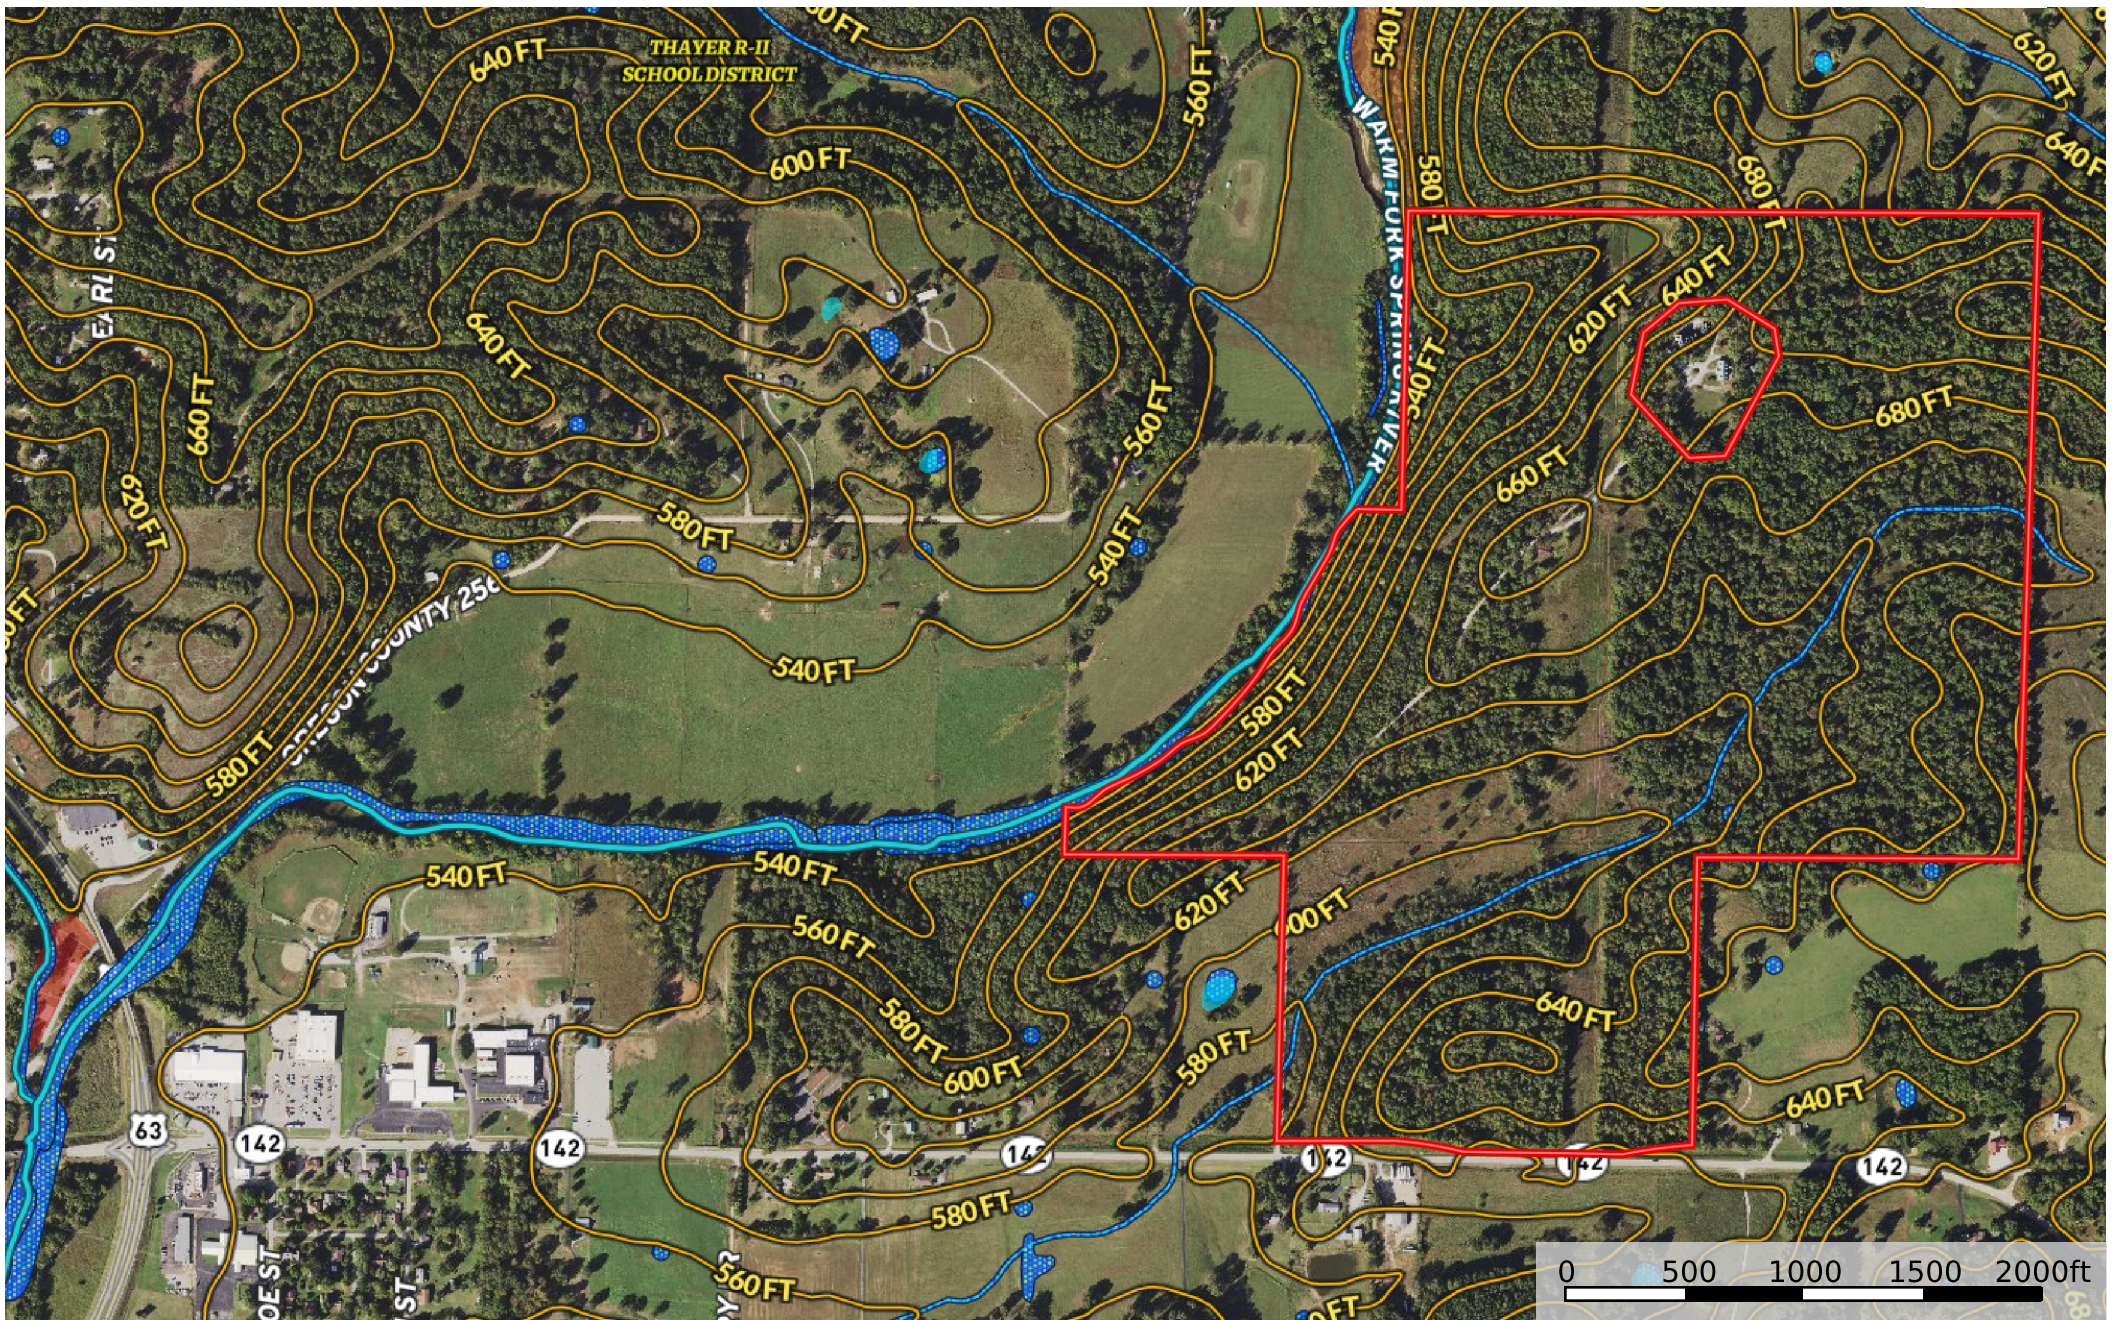

# State Rt 142 - 237 Acres

Missouri, AC +/-

- Boundary
- Unified Sch. Dist.
- Forest Service
- Secondary Sch. Dist.
- State Land
- Elementary Sch. Dist.
- Fish and Wildlife
- National Park
- Other
- BLM
- Local Government
- Conservation
- Wetlands
- Riparian
- Stream, Intermittent
- River/Creek
- Water Body