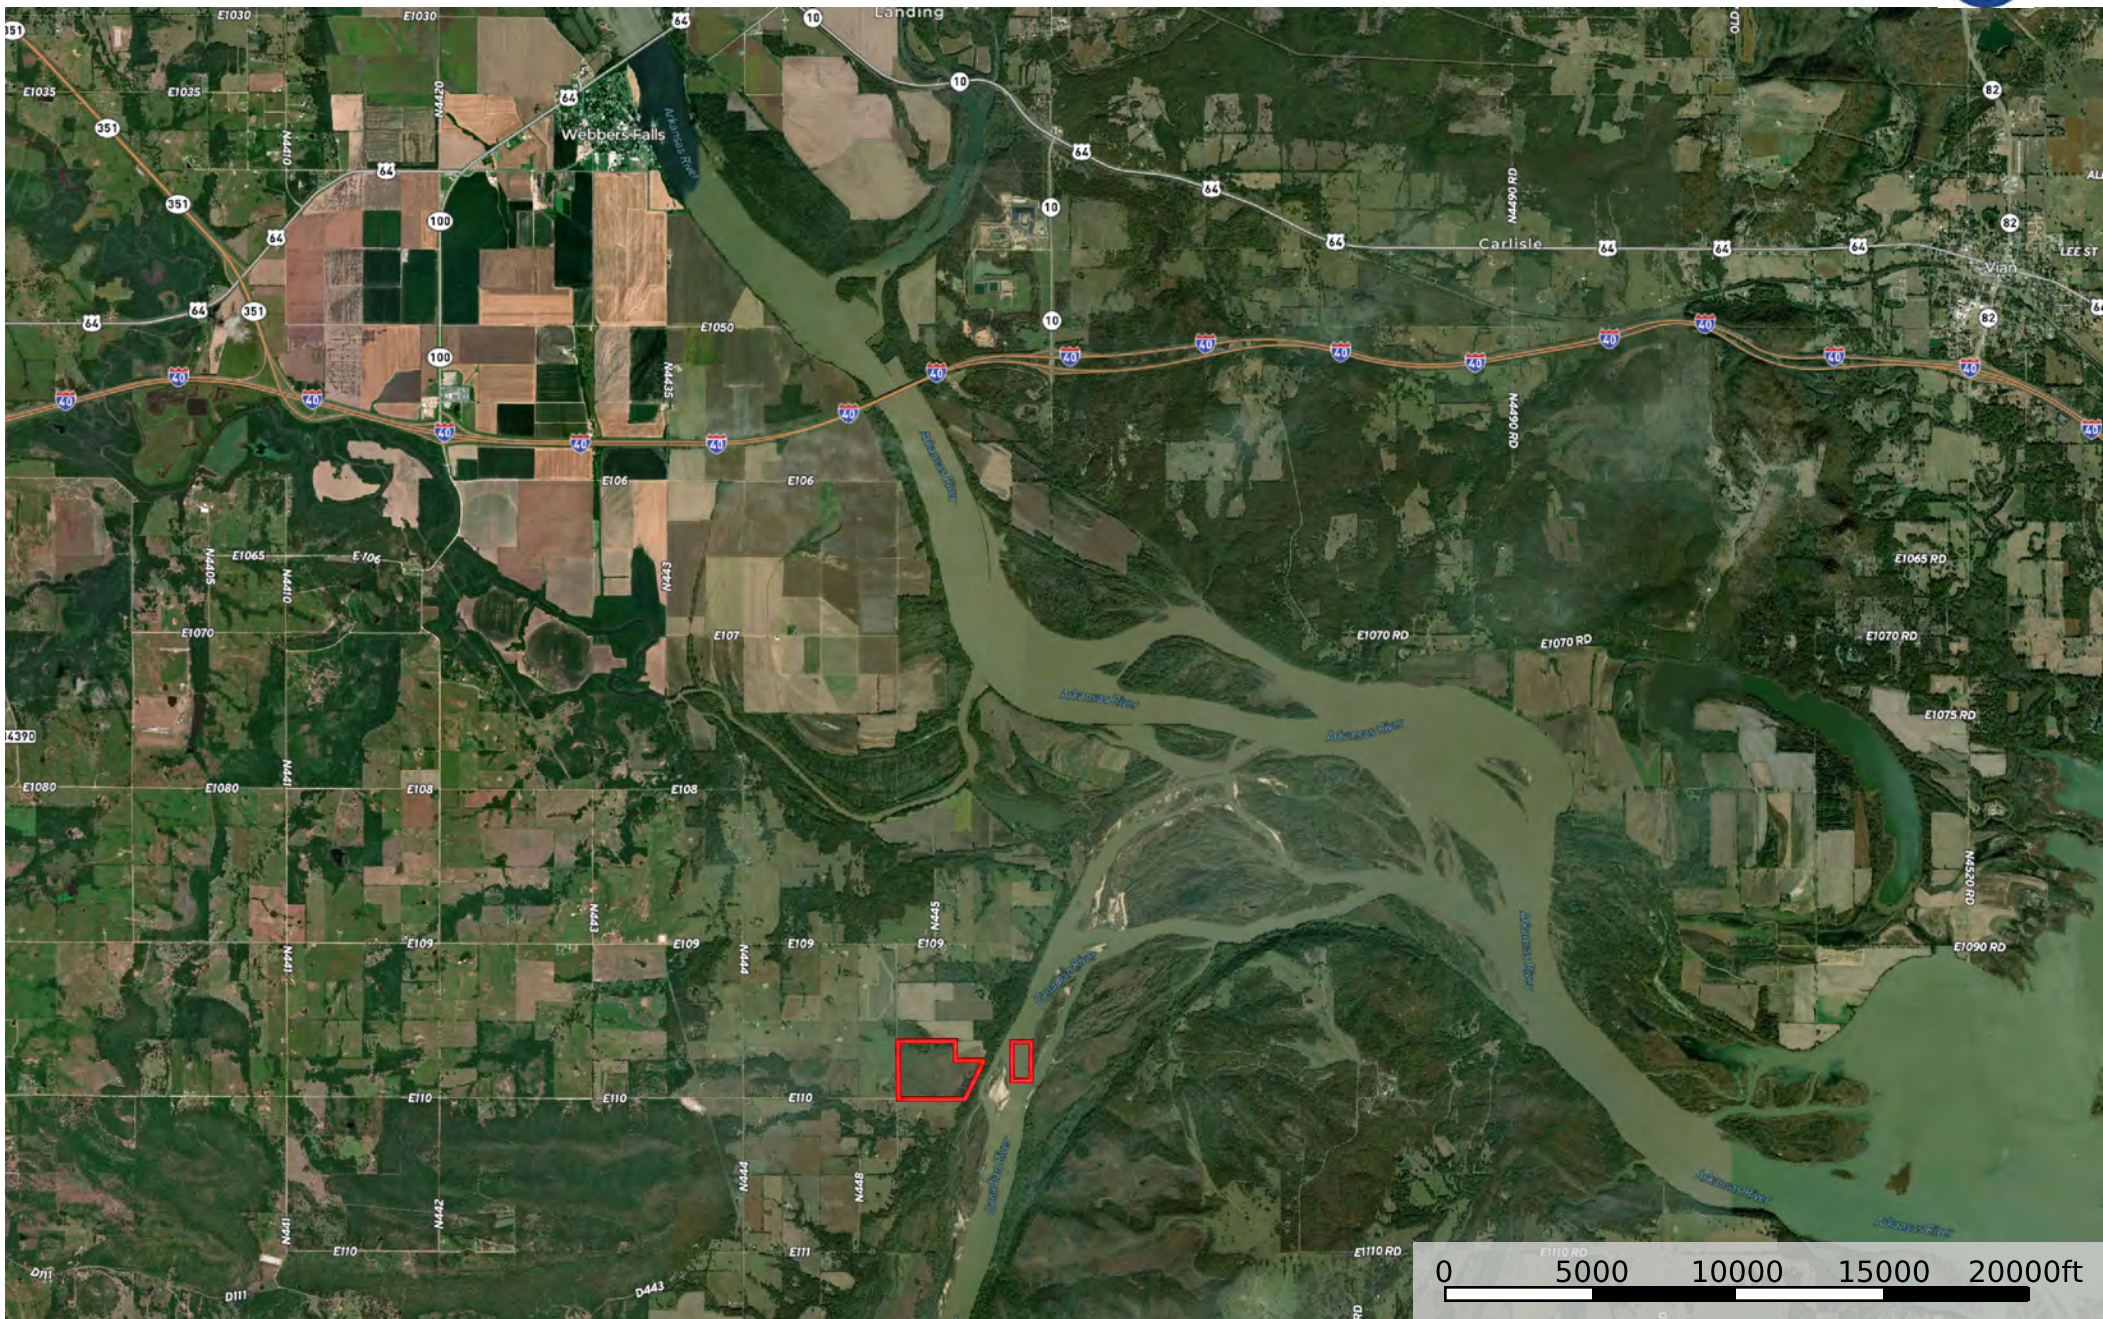

Muskogee 130

Muskogee County, Oklahoma, 129.35 AC +/-

Boundary