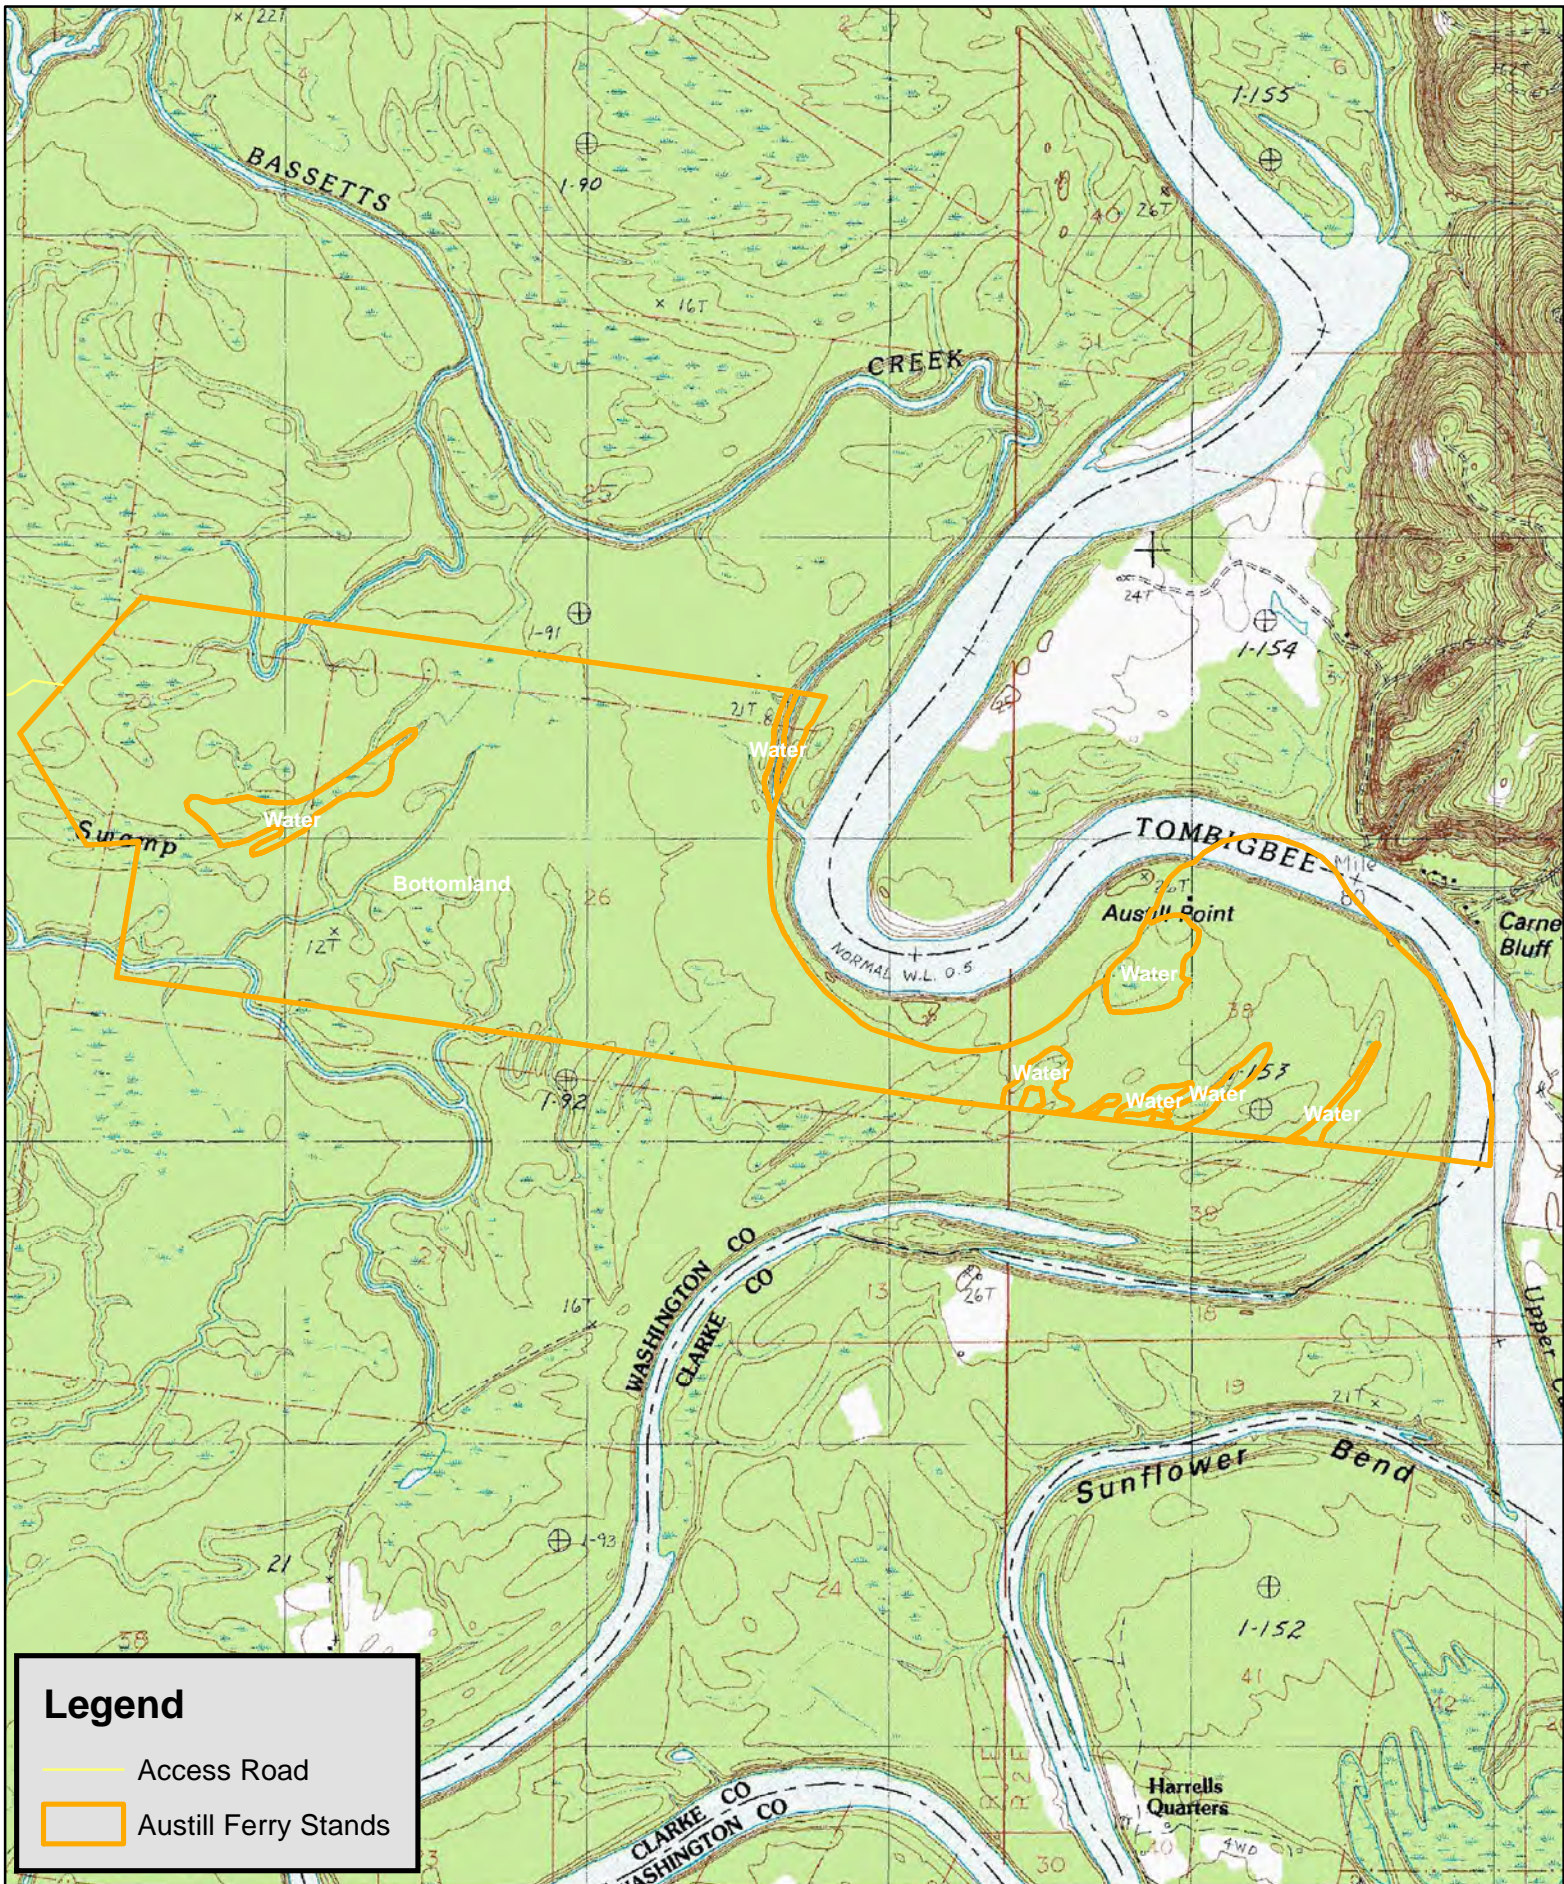

Legend

-  Access Road
-  Austill Ferry Tract

0 0.5 1 Miles

Austill Ferry Tract
Washington County, AL
1,030 Acres +-

Larson & McGowin
 PROPERTIES

Imagery Source: NAIP 2021

Map is for illustration purposes only. Accuracy is neither guaranteed nor warranted.

Legend

 Austill Ferry Tract

0 2.5 5 Miles
|-----|-----|

Austill Ferry Tract
Washington County, AL
1,030 Acres +-

Larson & McGowin
PROPERTIES

Imagery Source: NAIP 2021

Map is for illustration purposes only. Accuracy is neither guaranteed nor warranted.

Legend

-  Access Road
-  Austill Ferry Stands

0 0.5 1 Miles

Austill Ferry Tract
Washington County, AL
1,030 Acres +-

Imagery Source: NAIP 2021

Map is for illustration purposes only. Accuracy is neither guaranteed nor warranted.