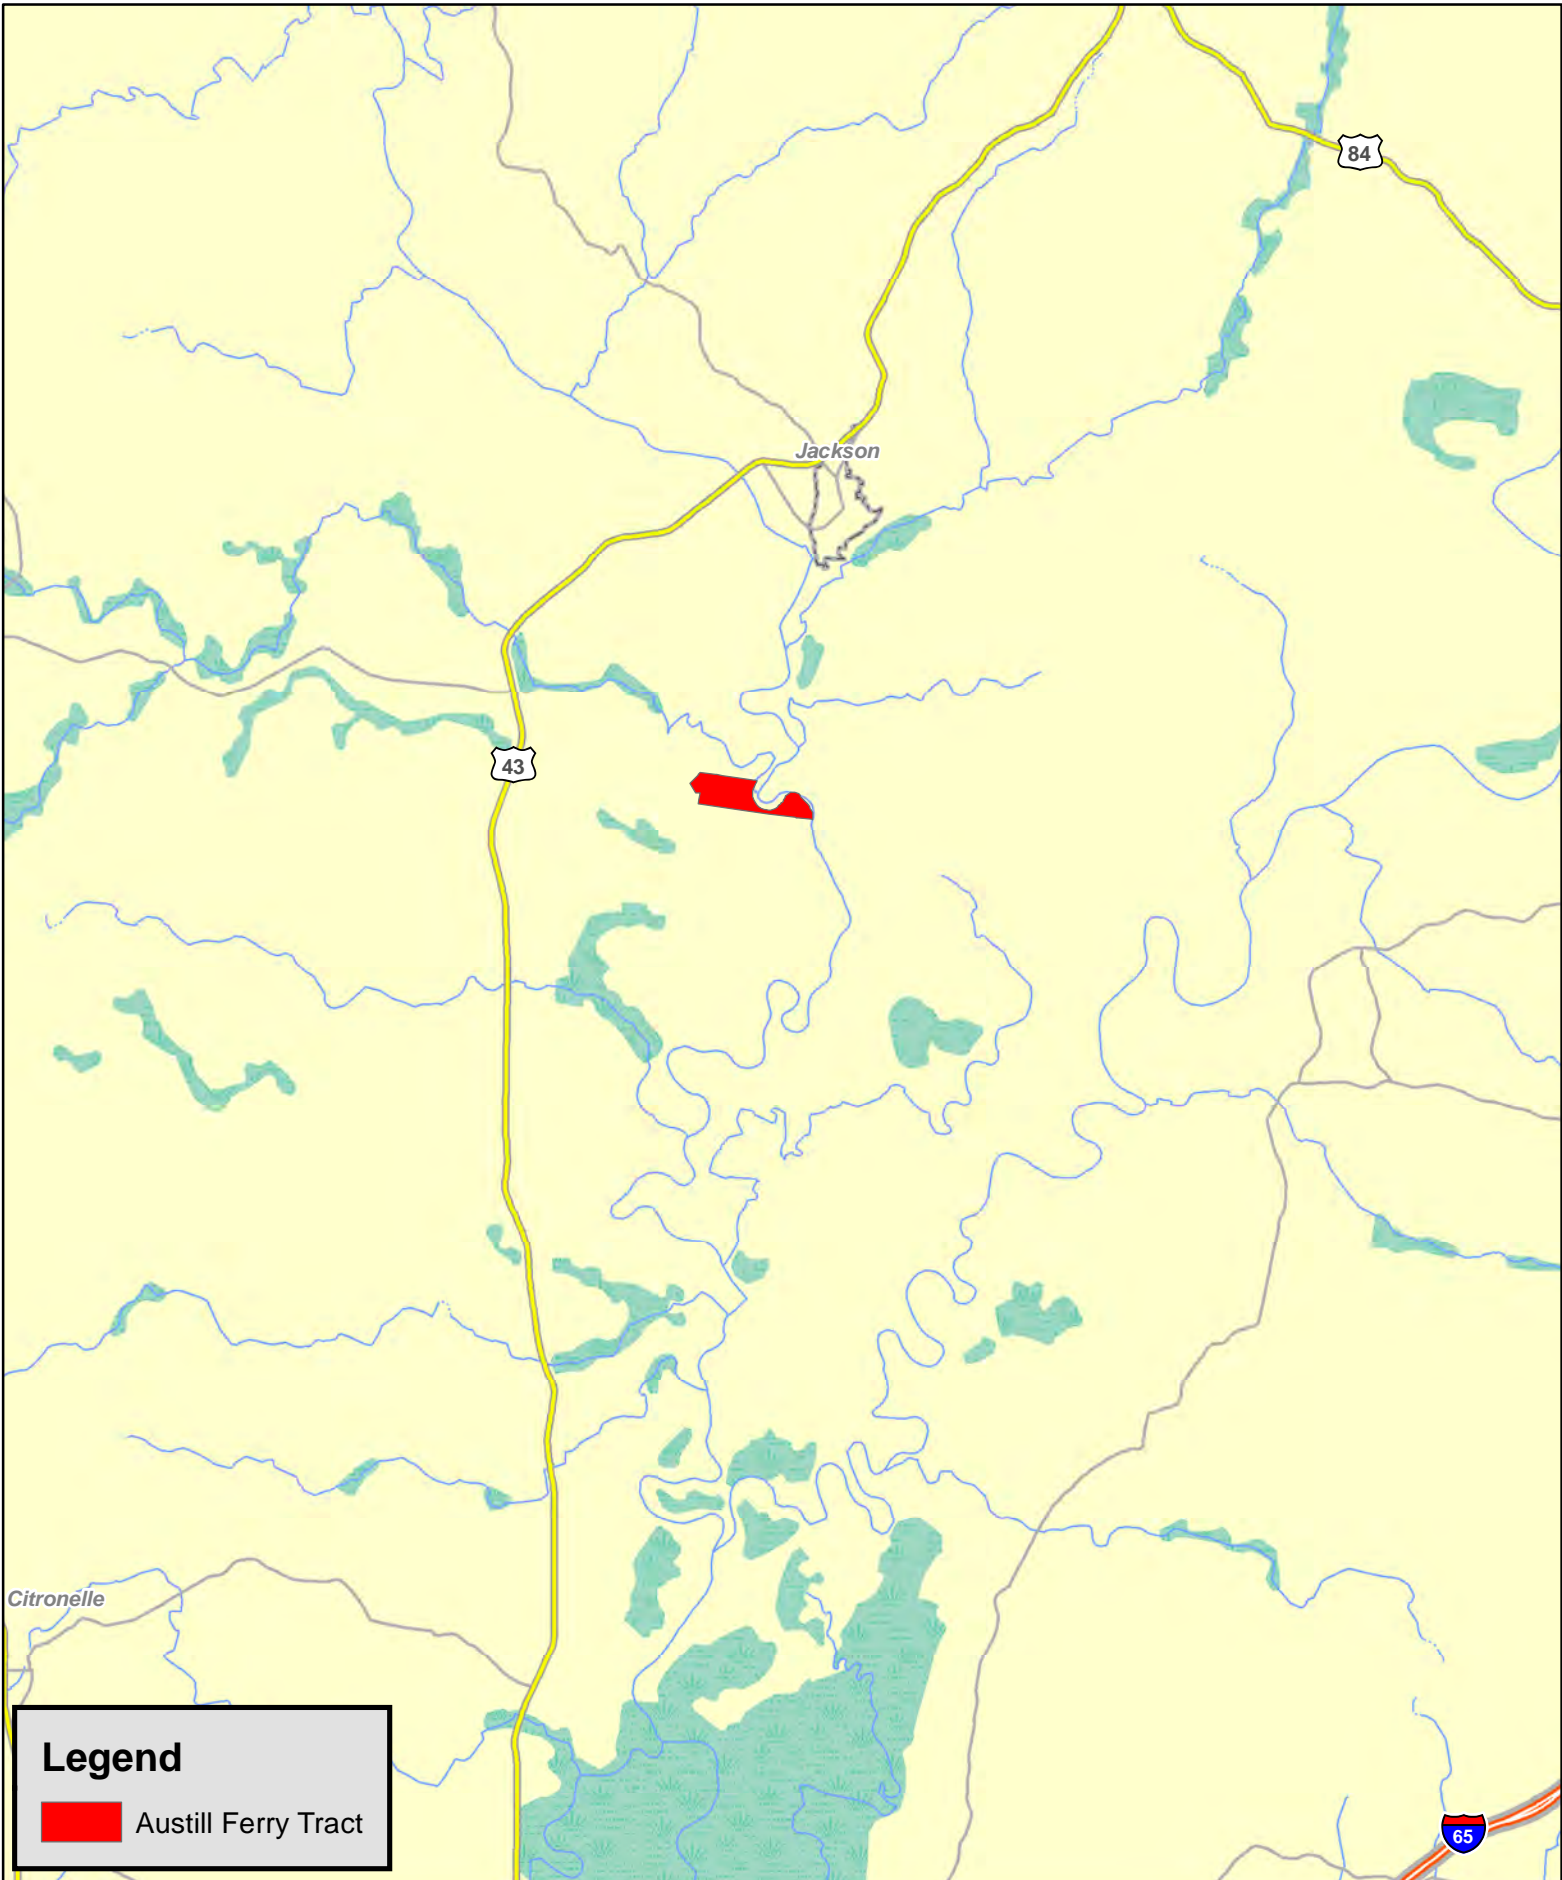

Legend

-  Access Road
-  Austill Ferry Tract

0 0.5 1 Miles

Austill Ferry Tract
Washington County, AL
1,030 Acres +-

Larson & McGowin
 PROPERTIES

Imagery Source: NAIP 2021

Map is for illustration purposes only. Accuracy is neither guaranteed nor warranted.

Legend

 Austill Ferry Tract

0 2.5 5 Miles
|-----|-----|

Austill Ferry Tract
Washington County, AL
1,030 Acres +-

Larson & McGowin
PROPERTIES

Imagery Source: NAIP 2021

Map is for illustration purposes only. Accuracy is neither guaranteed nor warranted.

Legend

-  Access Road
-  Austill Ferry Stands

0 0.5 1 Miles

Austill Ferry Tract
Washington County, AL
1,030 Acres +-

Imagery Source: NAIP 2021

Map is for illustration purposes only. Accuracy is neither guaranteed nor warranted.

Legend

- Access Road
- Austill Ferry Stands

0 0.5 1 Miles

Austill Ferry Tract
 Washington County, AL
 1,030 Acres +-

Larson & McGowin
 PROPERTIES