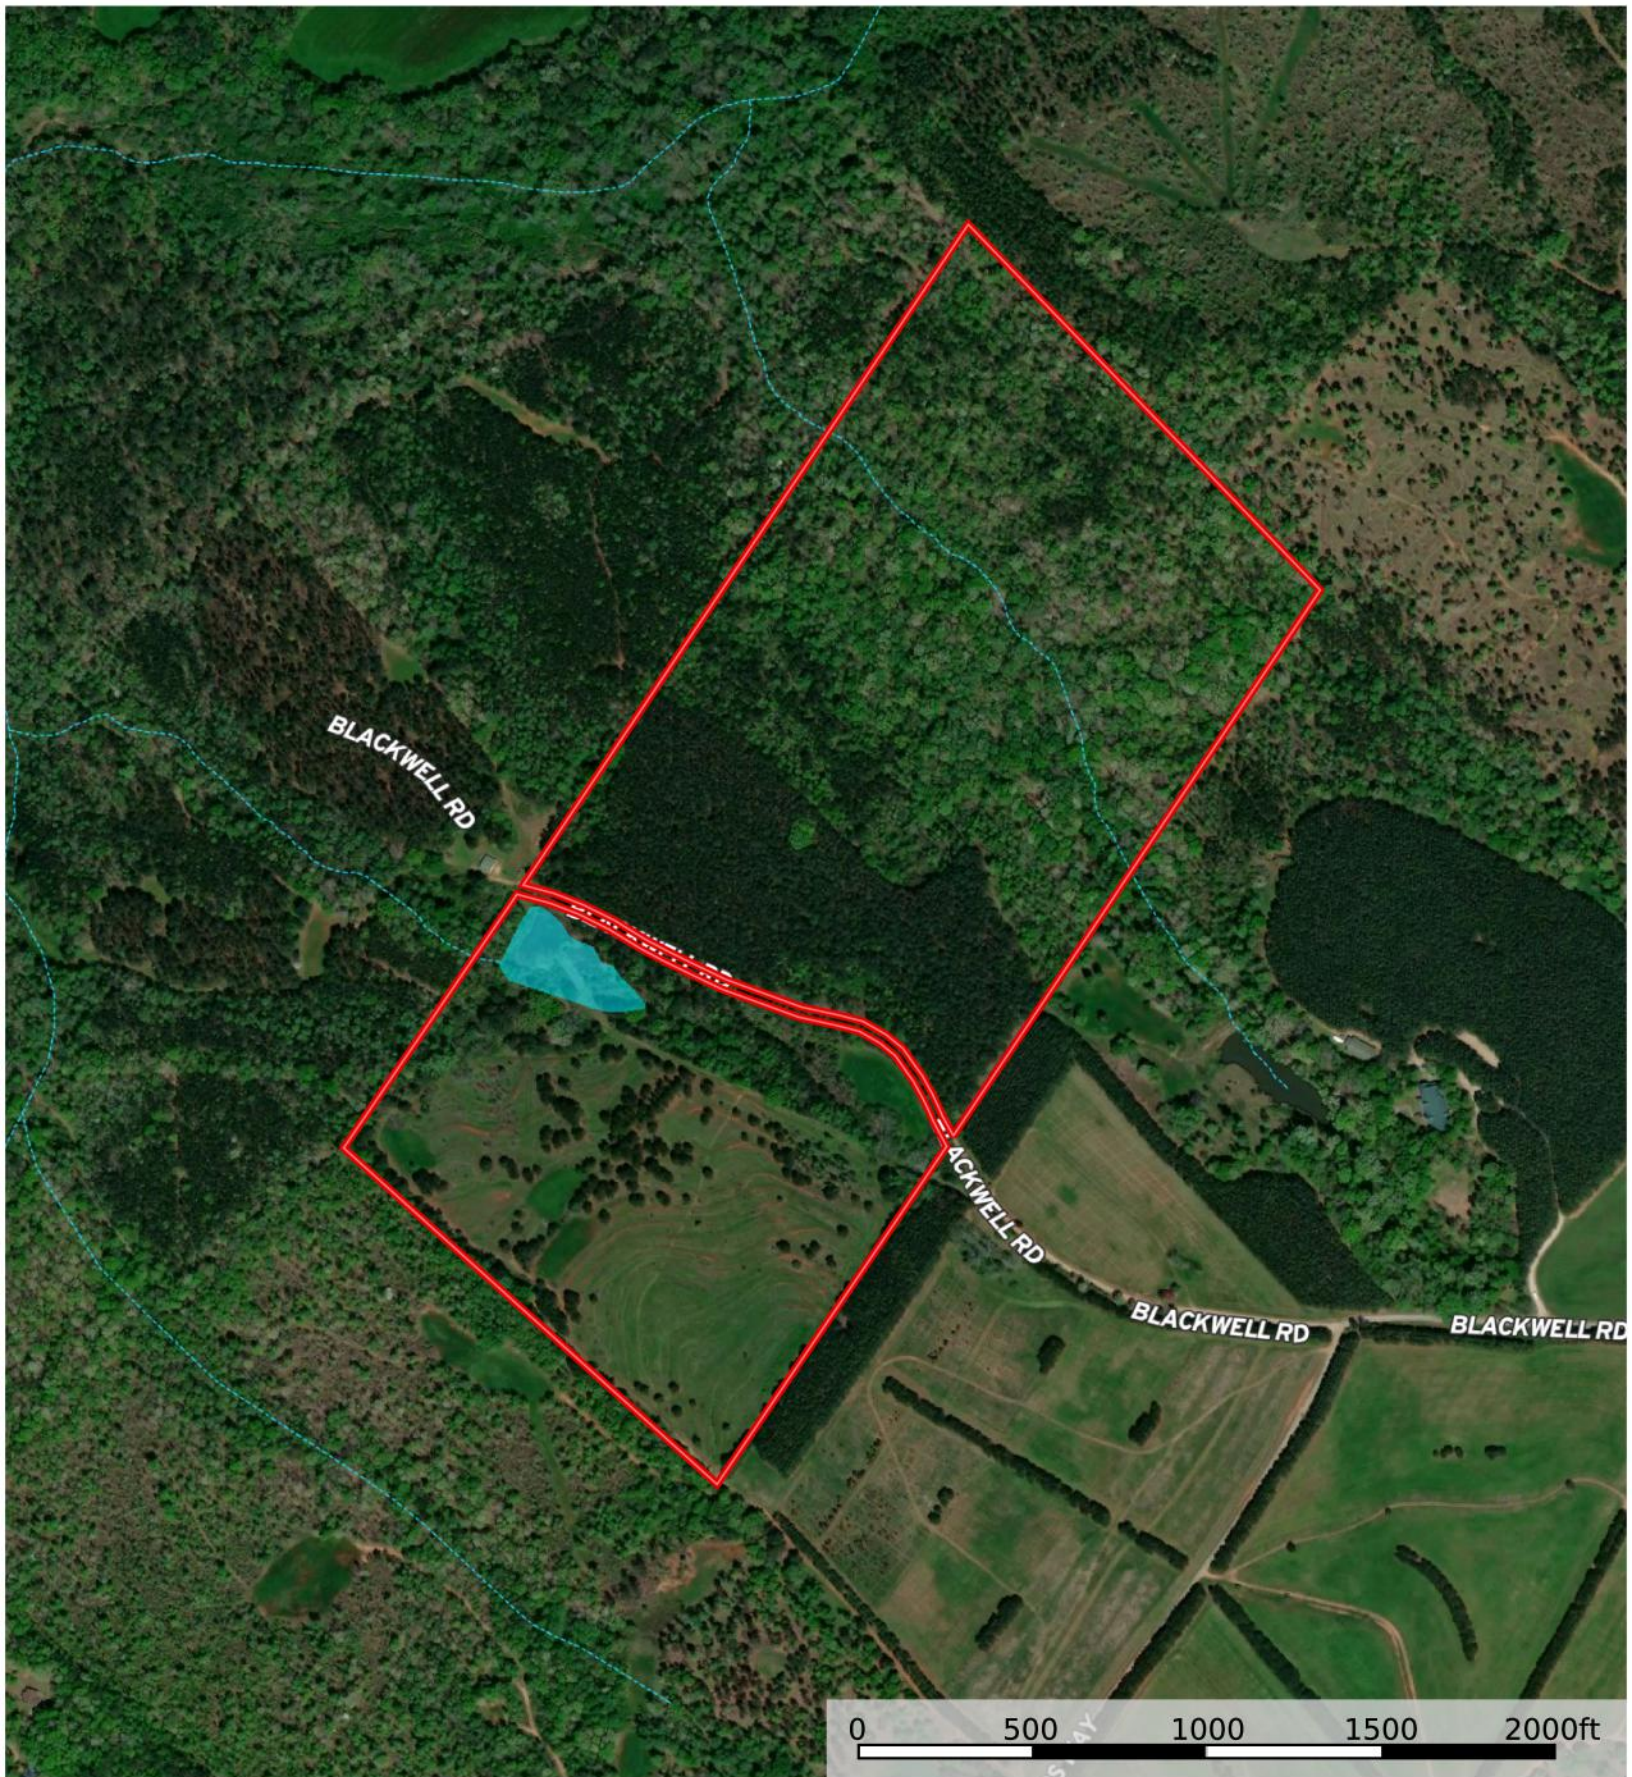

1330 Blackwell Road ~ Aerial
Morgan County, Georgia, 100.77 AC +/-

 Boundary  Stream Intermittent  River/Creek  Water Body