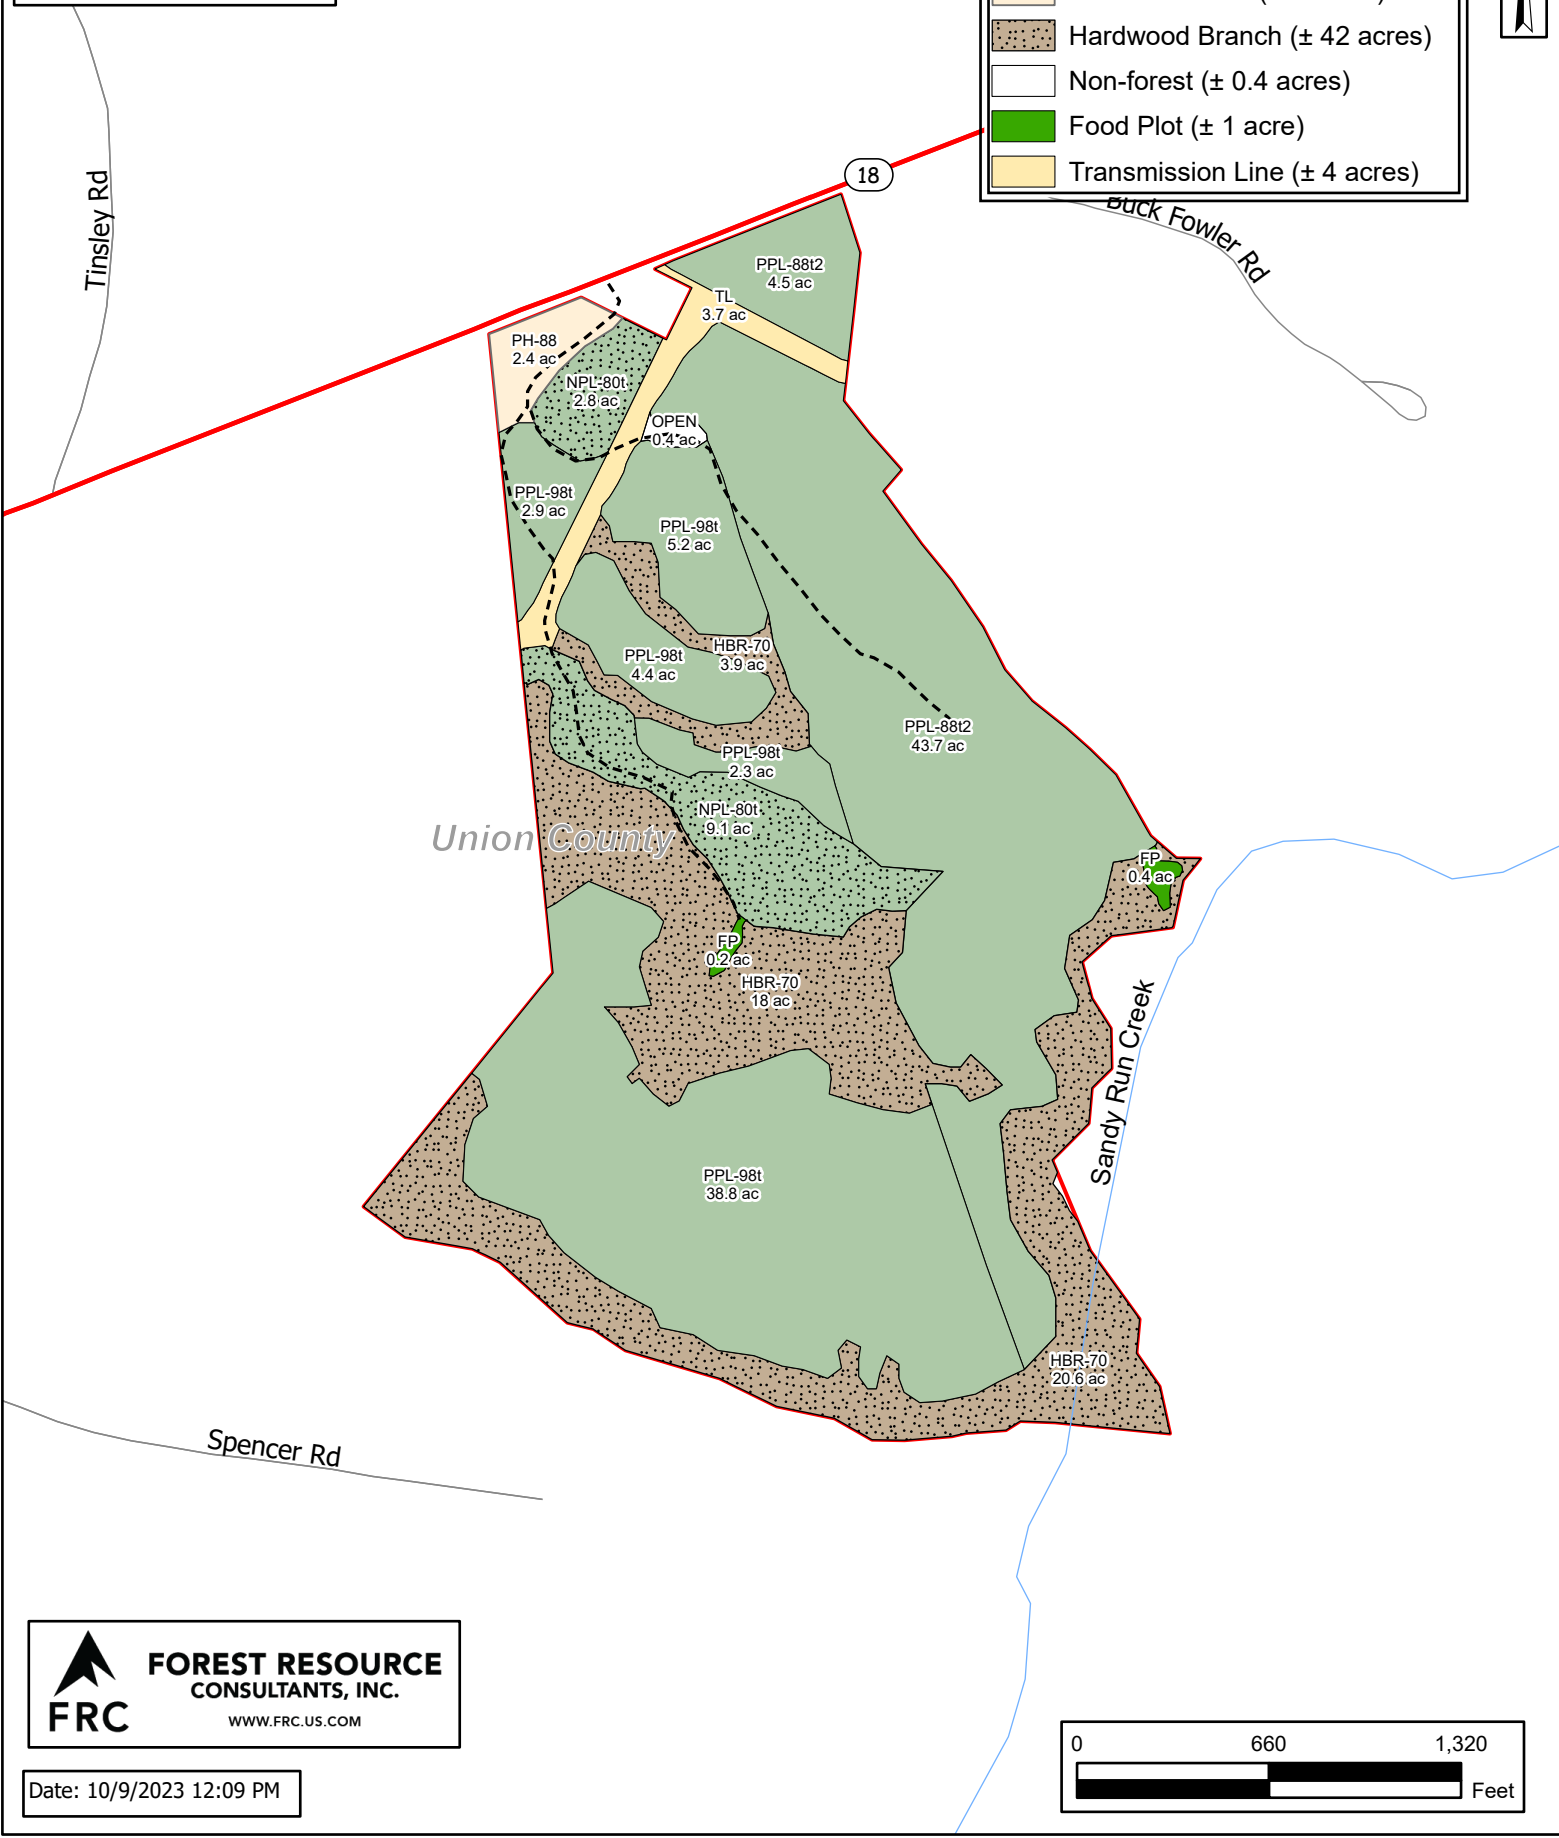

**Hames
Block 3
Union County, SC
Total Acres ± 163.1**

Legend

-  Planted Pine Mrch (± 102 acres)
-  Natural Pine Mrch (± 12 acres)
-  Pine Hardwood (± 2 acres)
-  Hardwood Branch (± 42 acres)
-  Non-forest (± 0.4 acres)
-  Food Plot (± 1 acre)
-  Transmission Line (± 4 acres)