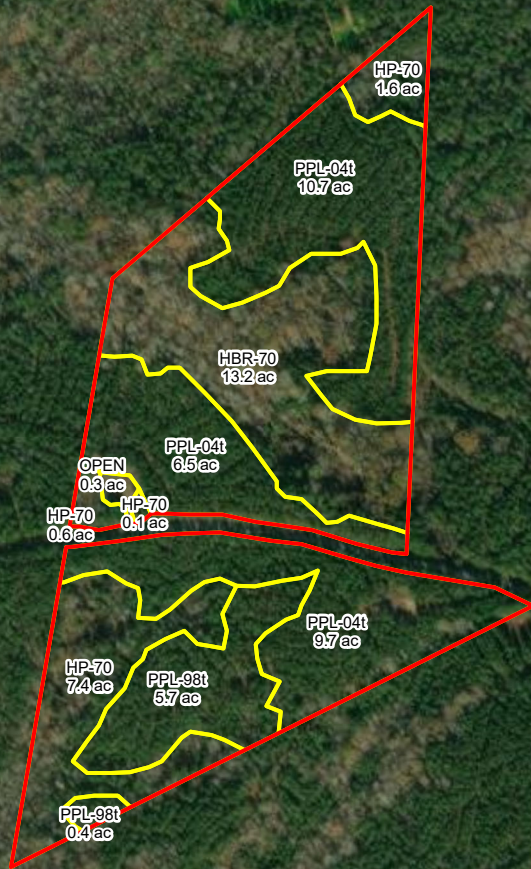

**Hames
Block 1
Union County, SC
Total Acres ± 56.37**

Date: 10/9/2023 11:57 AM