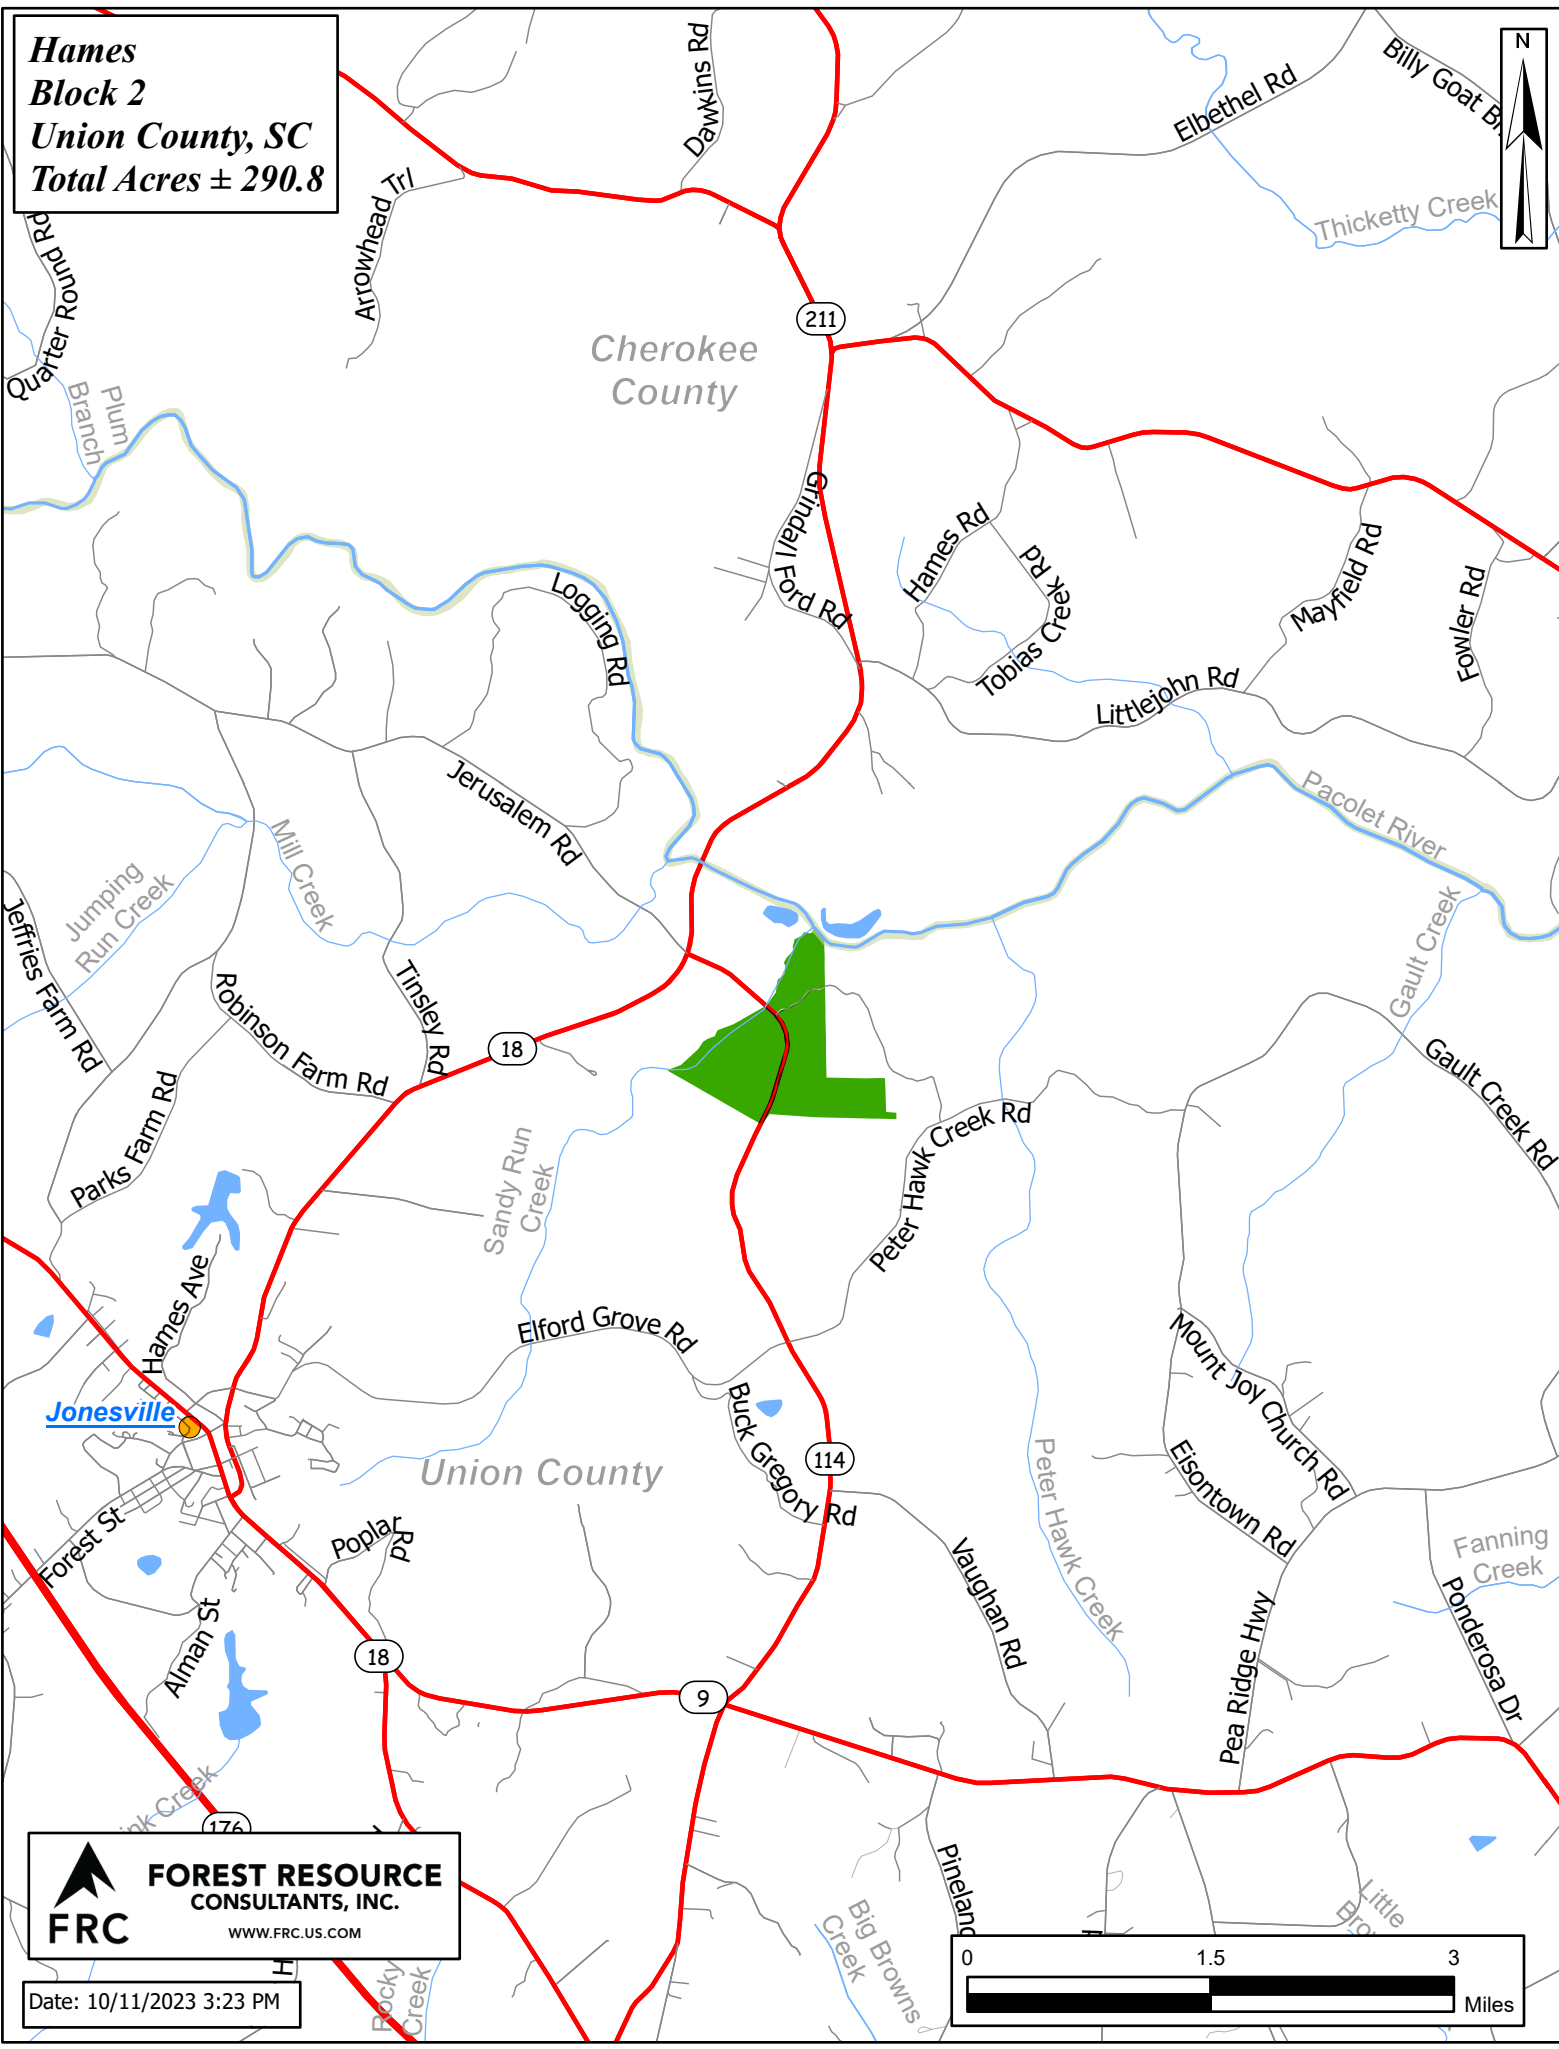

**Hames  
Block 2  
Union County, SC  
Total Acres ± 290.8**

**FOREST RESOURCE  
CONSULTANTS, INC.**  
WWW.FRC.US.COM

Date: 10/11/2023 3:23 PM