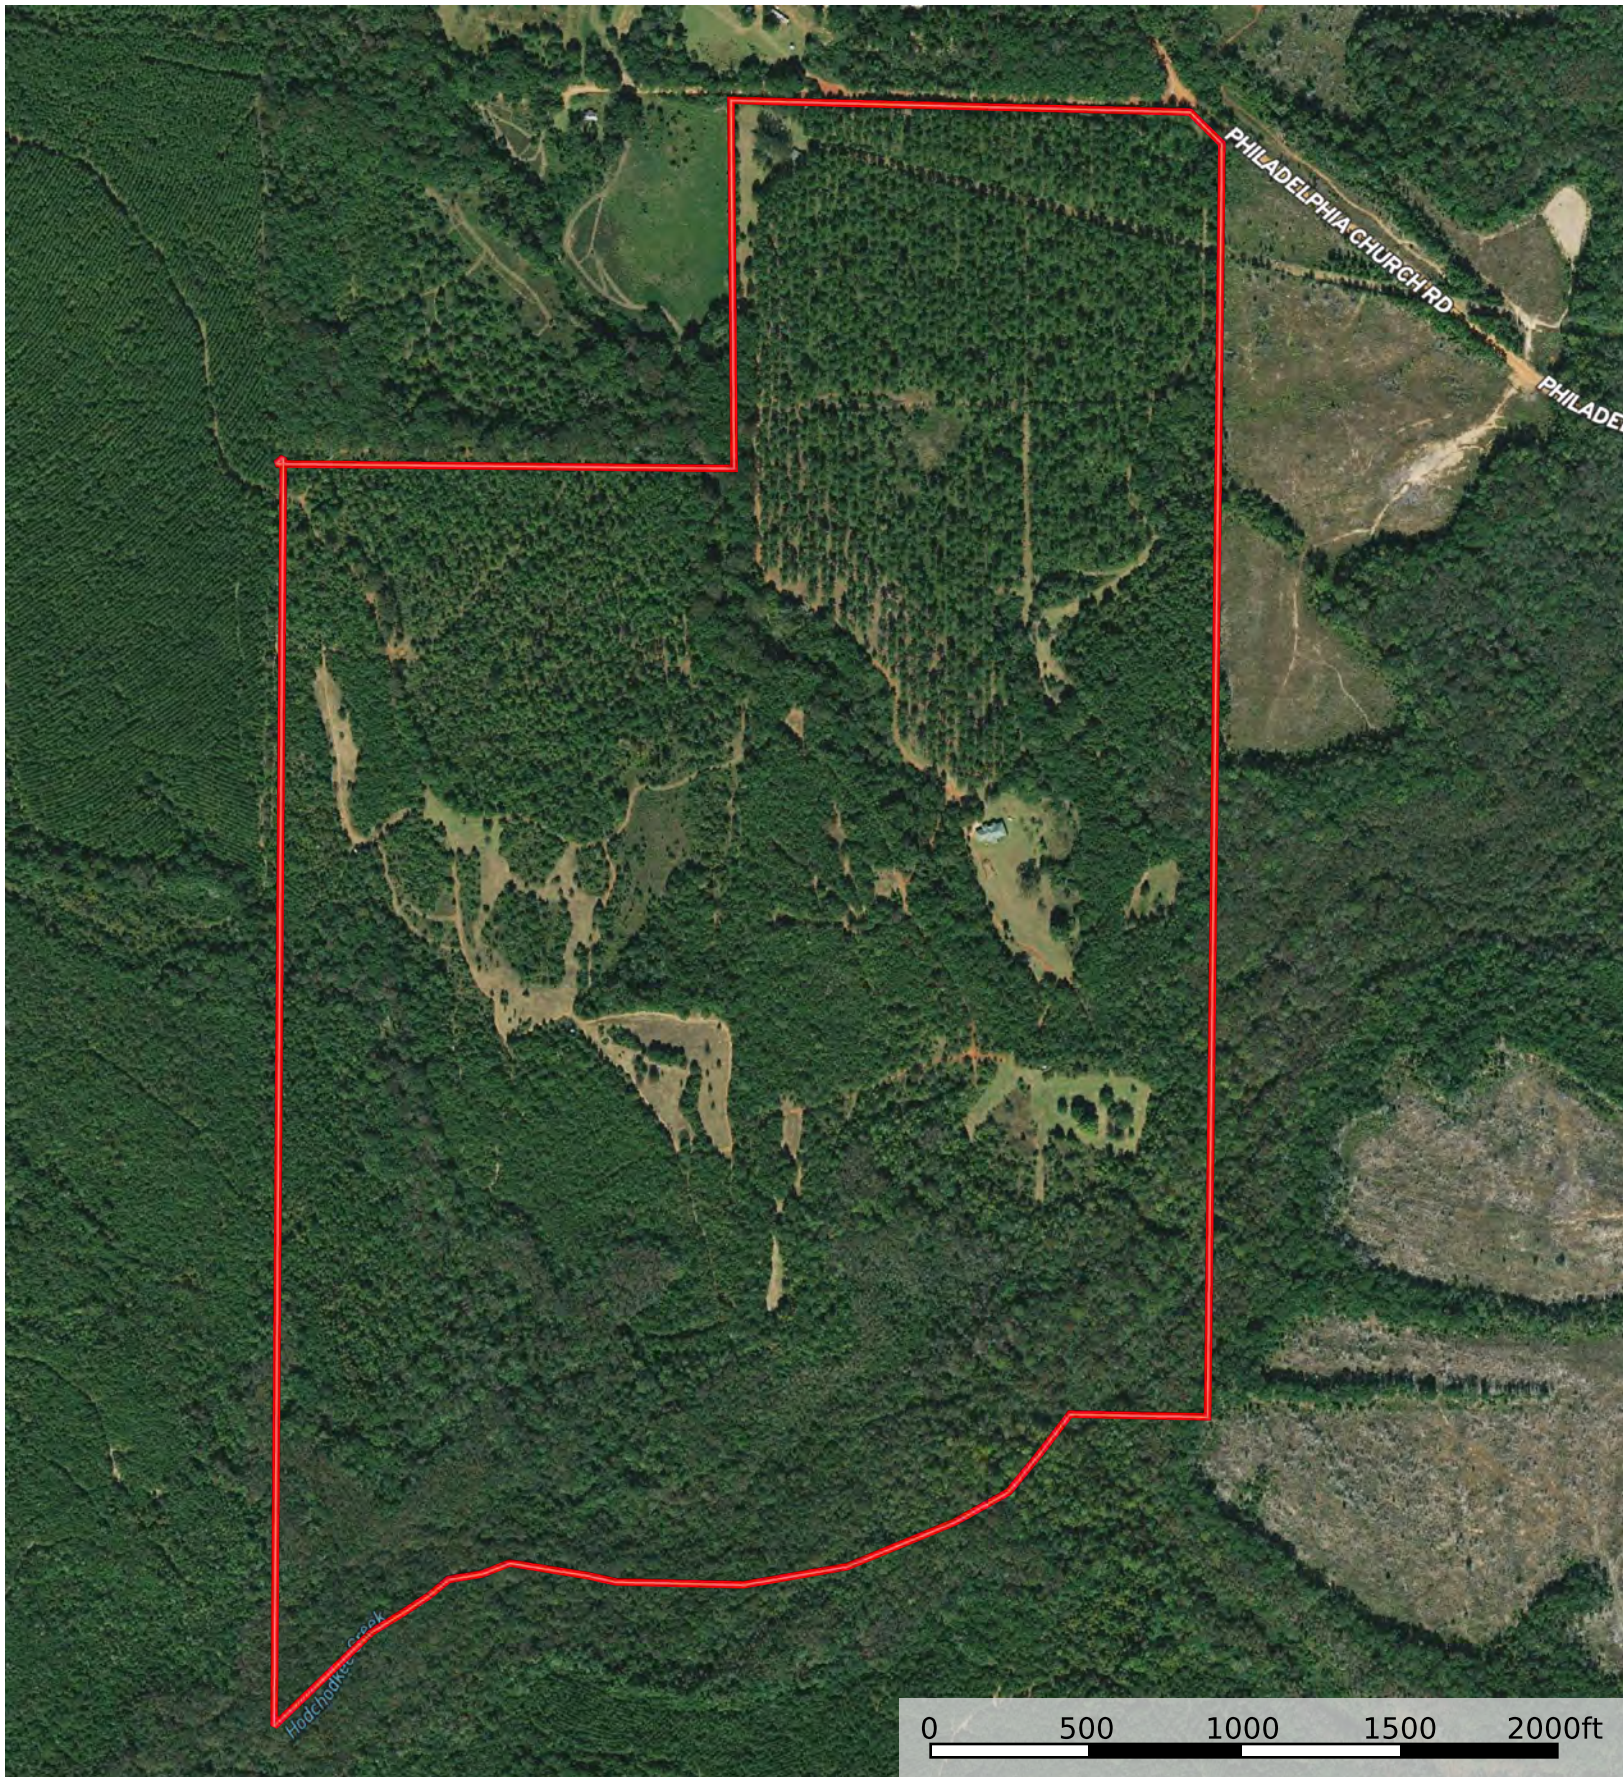

Hodchodkee Creek Hunting Lodge

Stewart County, Georgia, 282 AC +/-

 Boundary