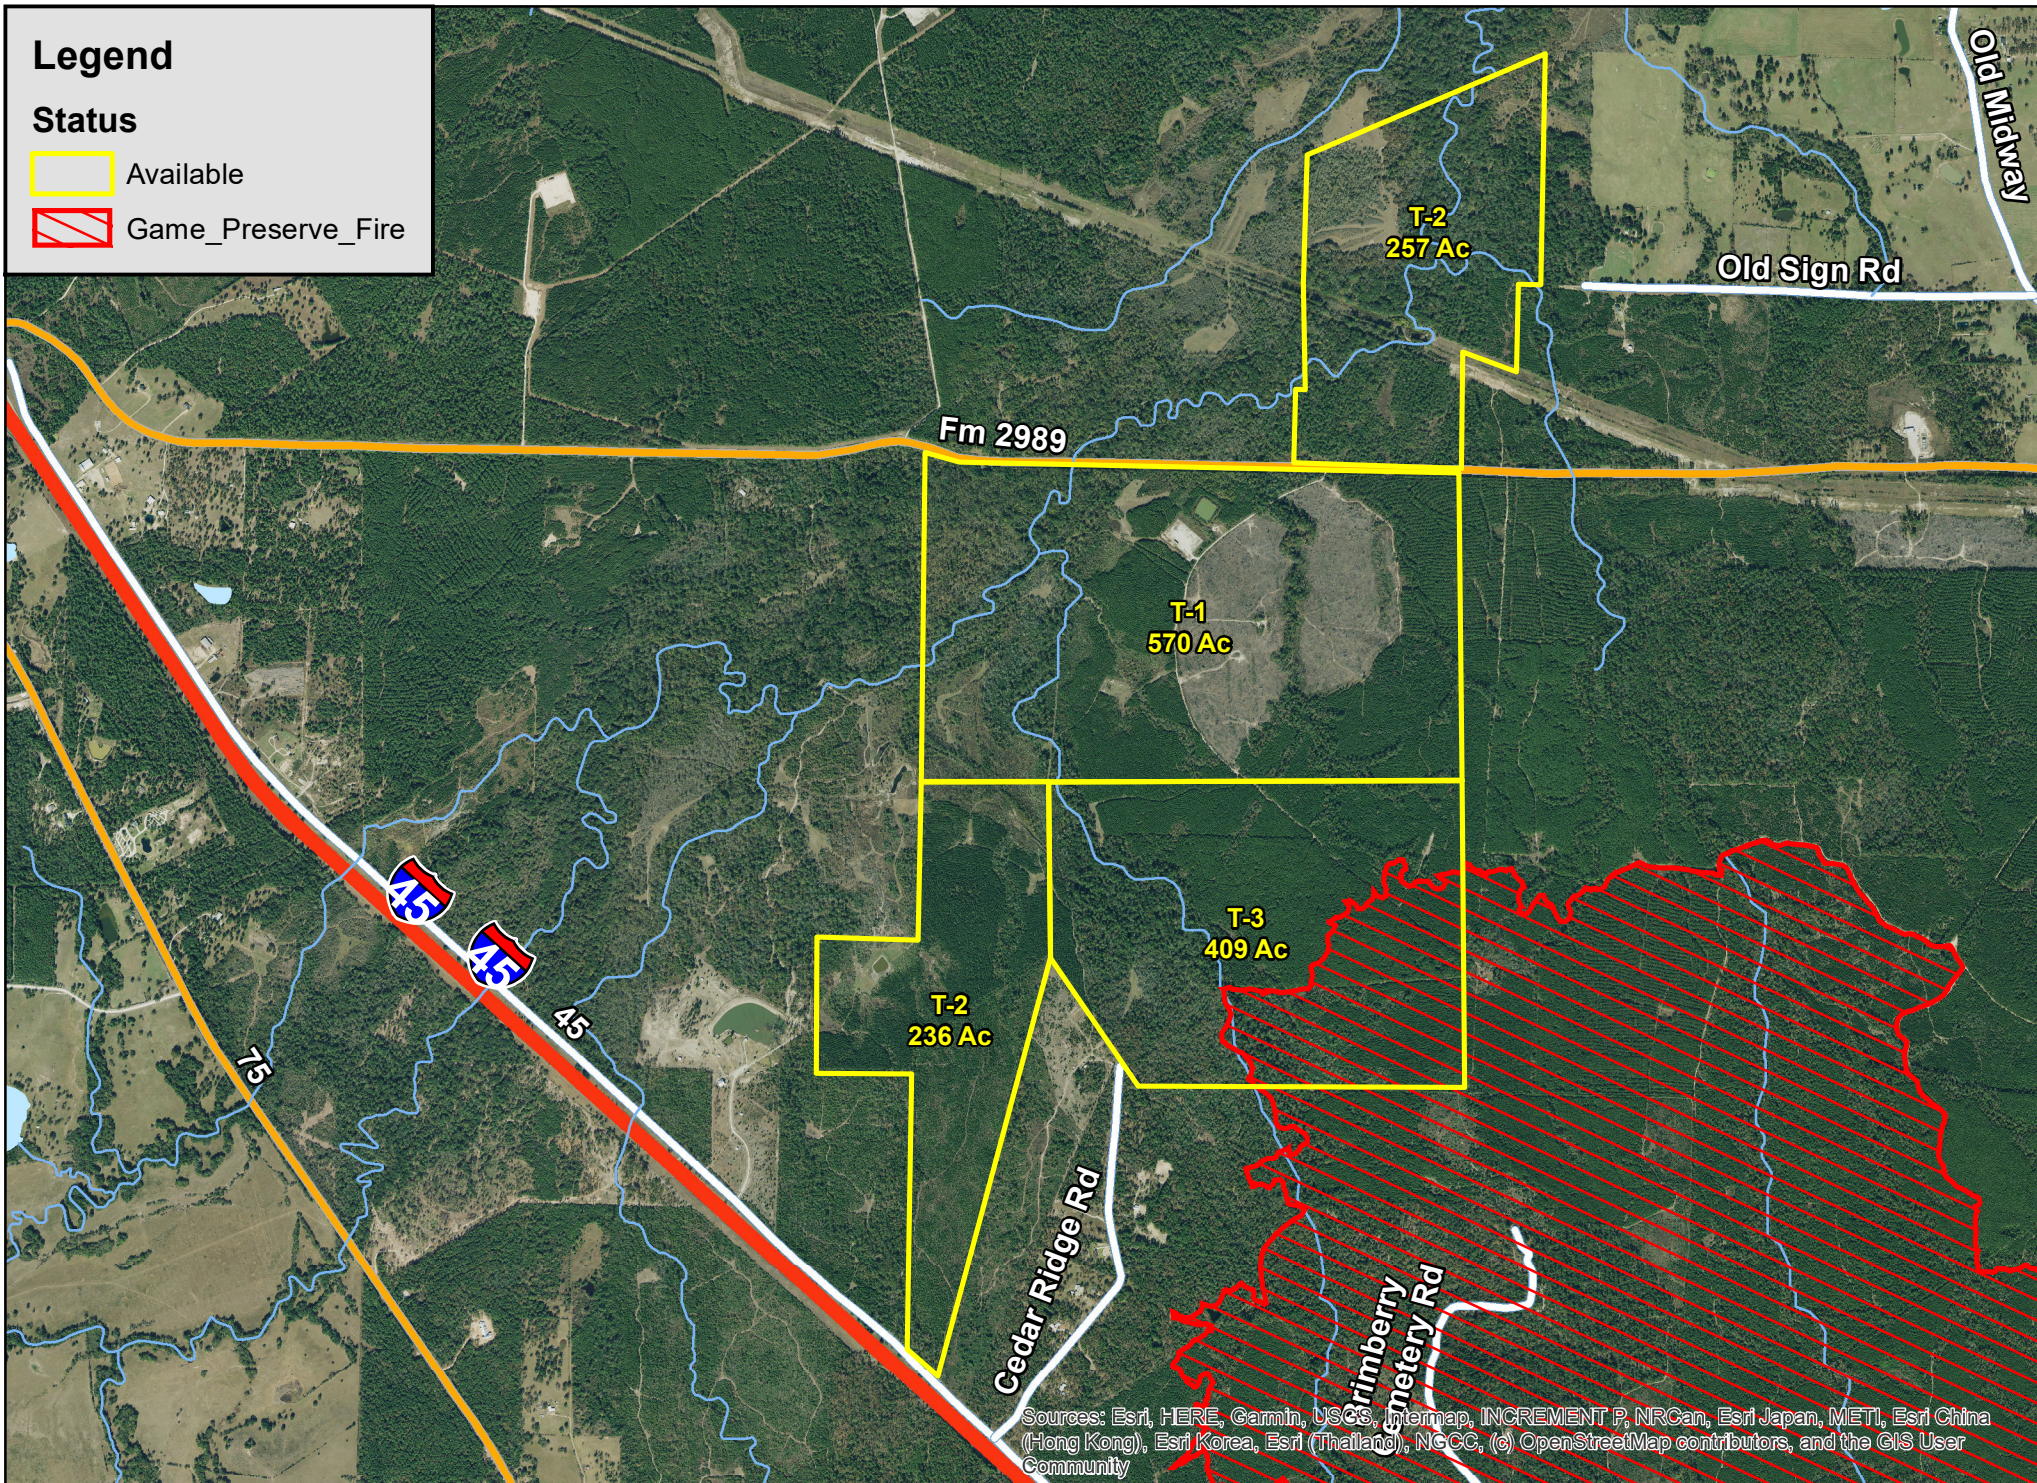

Legend

Status

-  Available
-  Game_Preserve_Fire

Sources: Esri, HERE, Garmin, USGS, Intermap, INCREMENT P, NRCan, Esri Japan, METI, Esri China (Hong Kong), Esri Korea, Esri (Thailand), NGCC, (c) OpenStreetMap contributors, and the GIS User Community

409 Acres | Cedar Ridge Rd. | Walker County, Texas

For illustration purposes only.