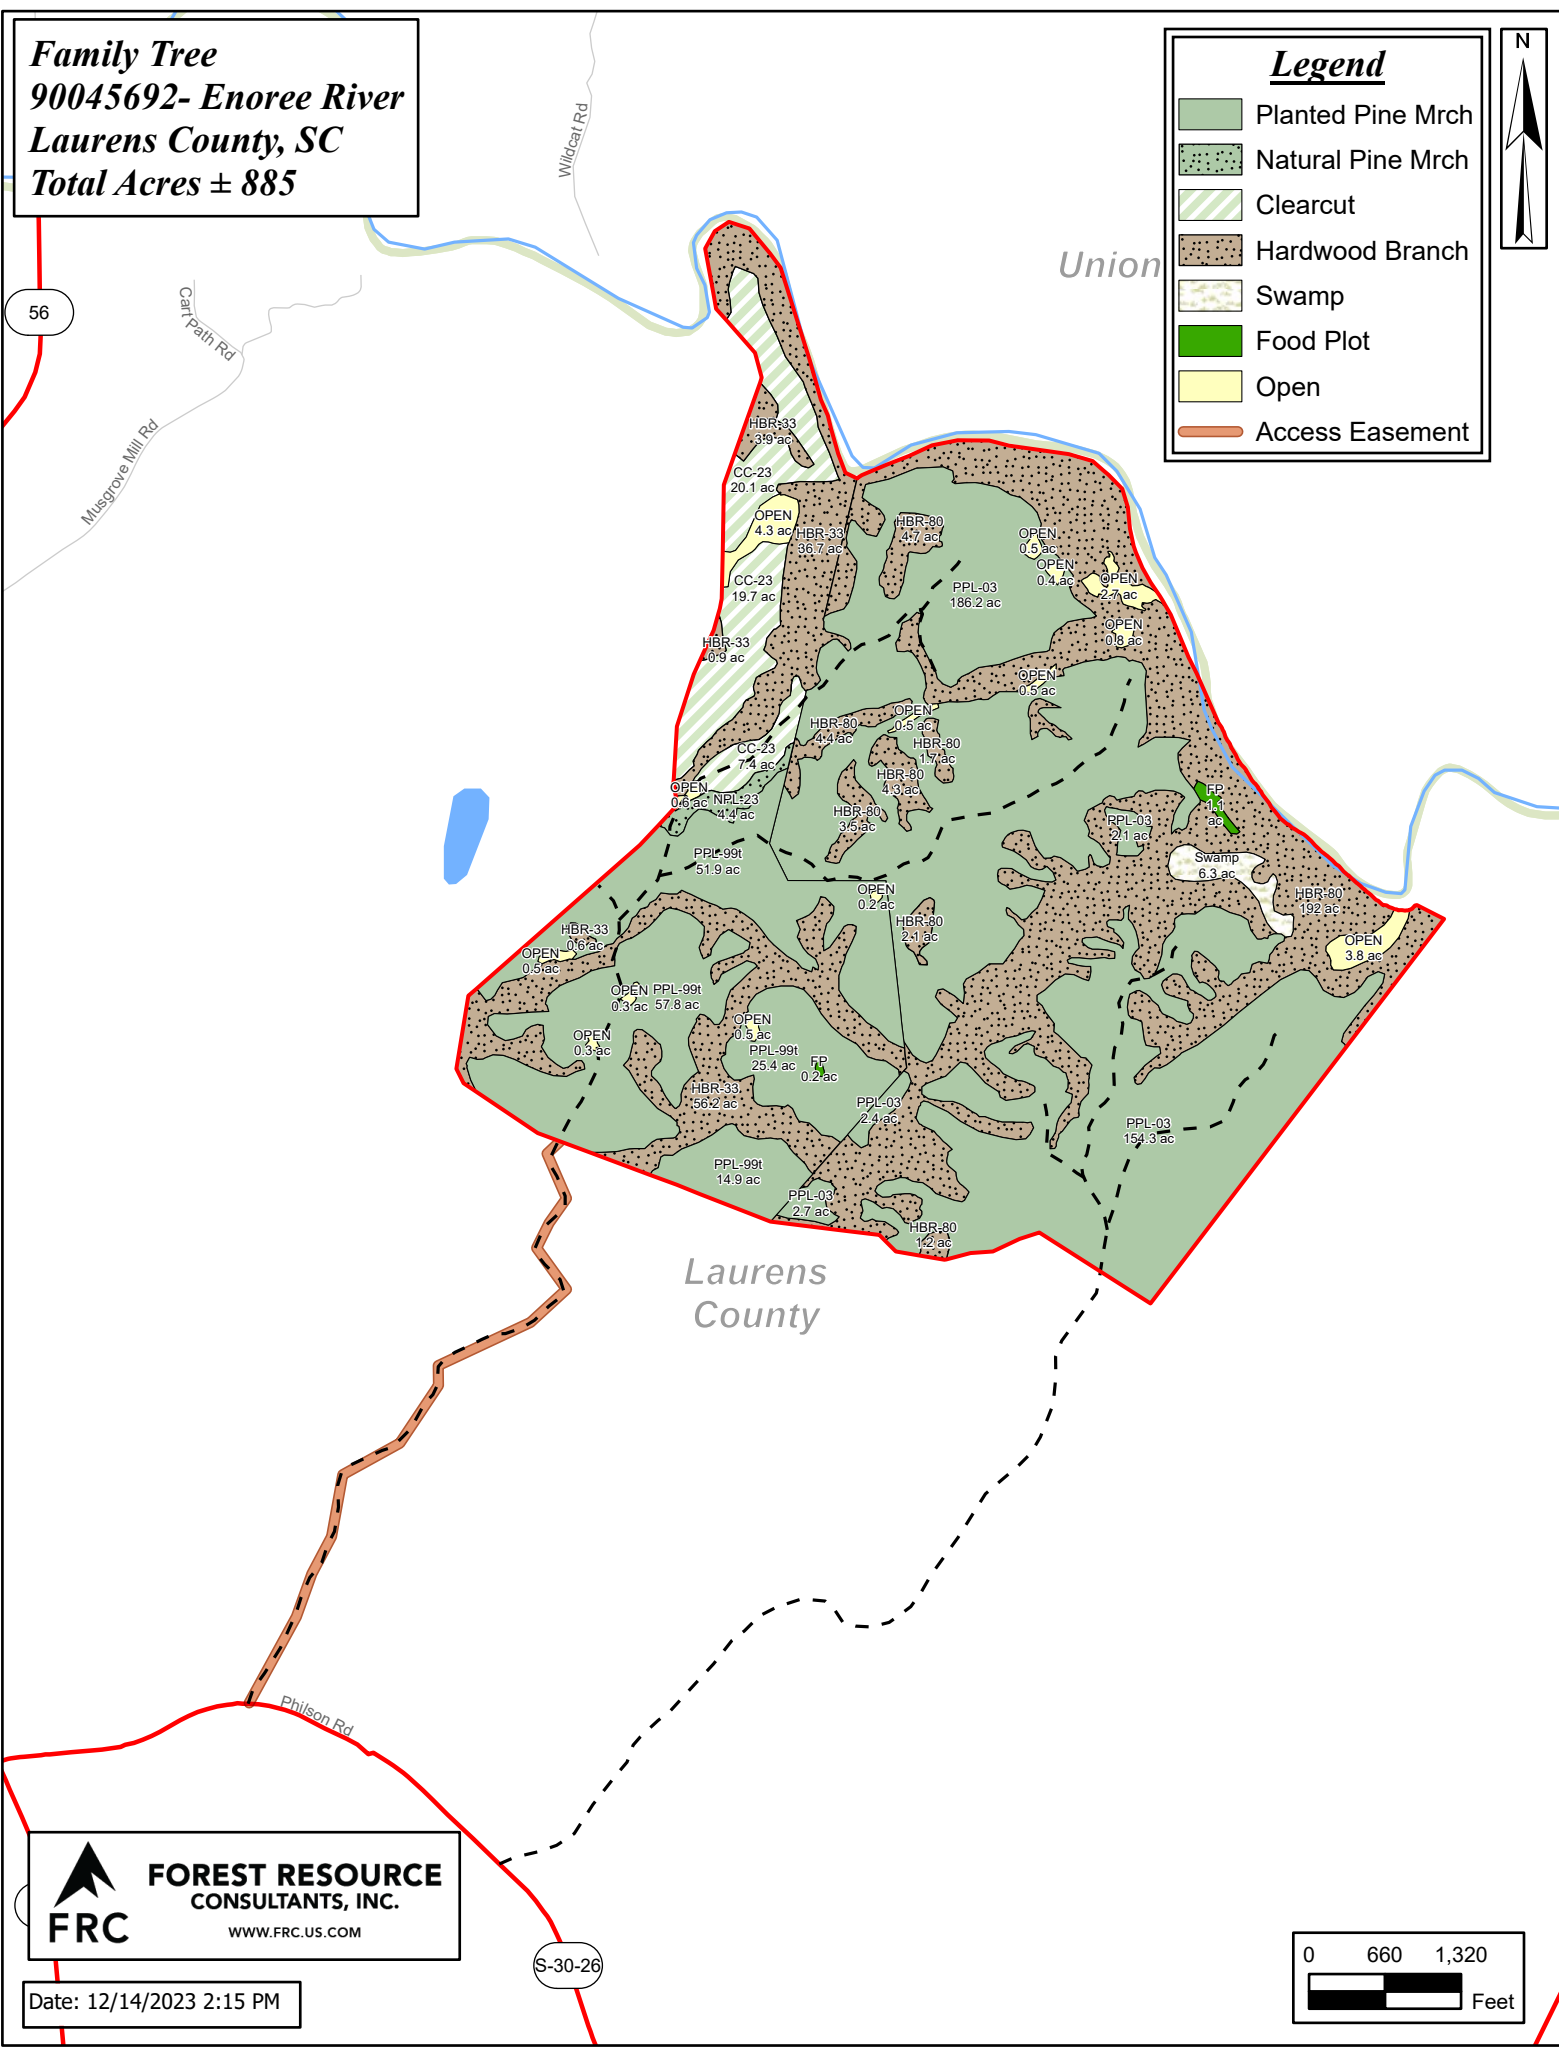

Family Tree
90045692- Enoree River
Laurens County, SC
Total Acres ± 885

Legend

-  Planted Pine Mrch
-  Natural Pine Mrch
-  Clearcut
-  Hardwood Branch
-  Swamp
-  Food Plot
-  Open
-  Access Easement

FRC
FOREST RESOURCE
CONSULTANTS, INC.
 WWW.FRC.US.COM

Date: 12/14/2023 2:15 PM

S-30-26