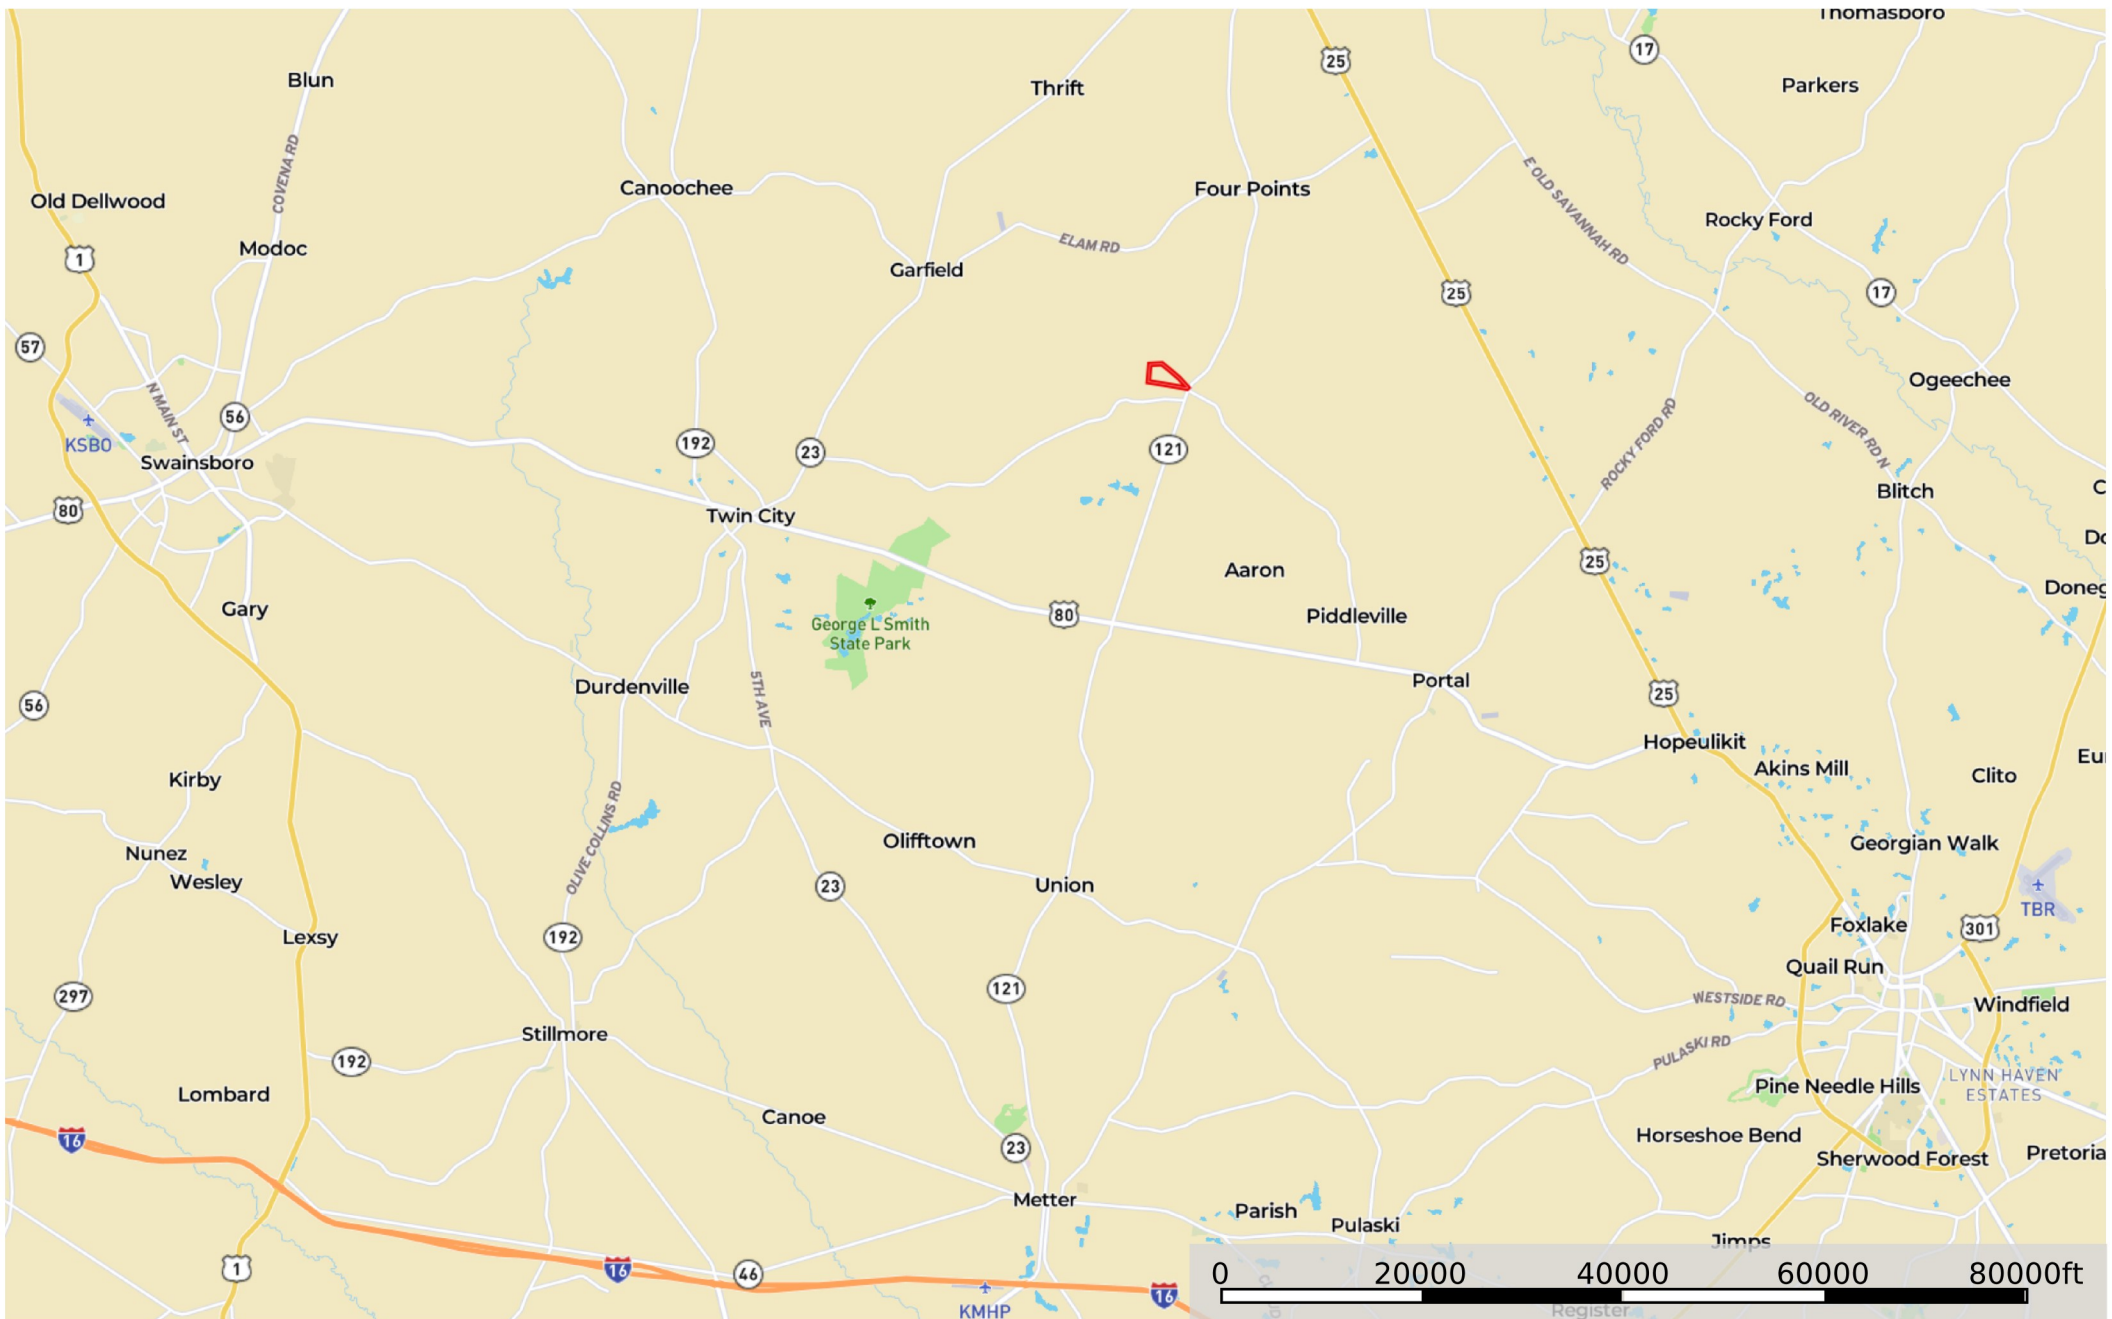

# Grapevine Road

Emanuel County, Jenkins County, Georgia, 124.25 AC +/-

Boundary