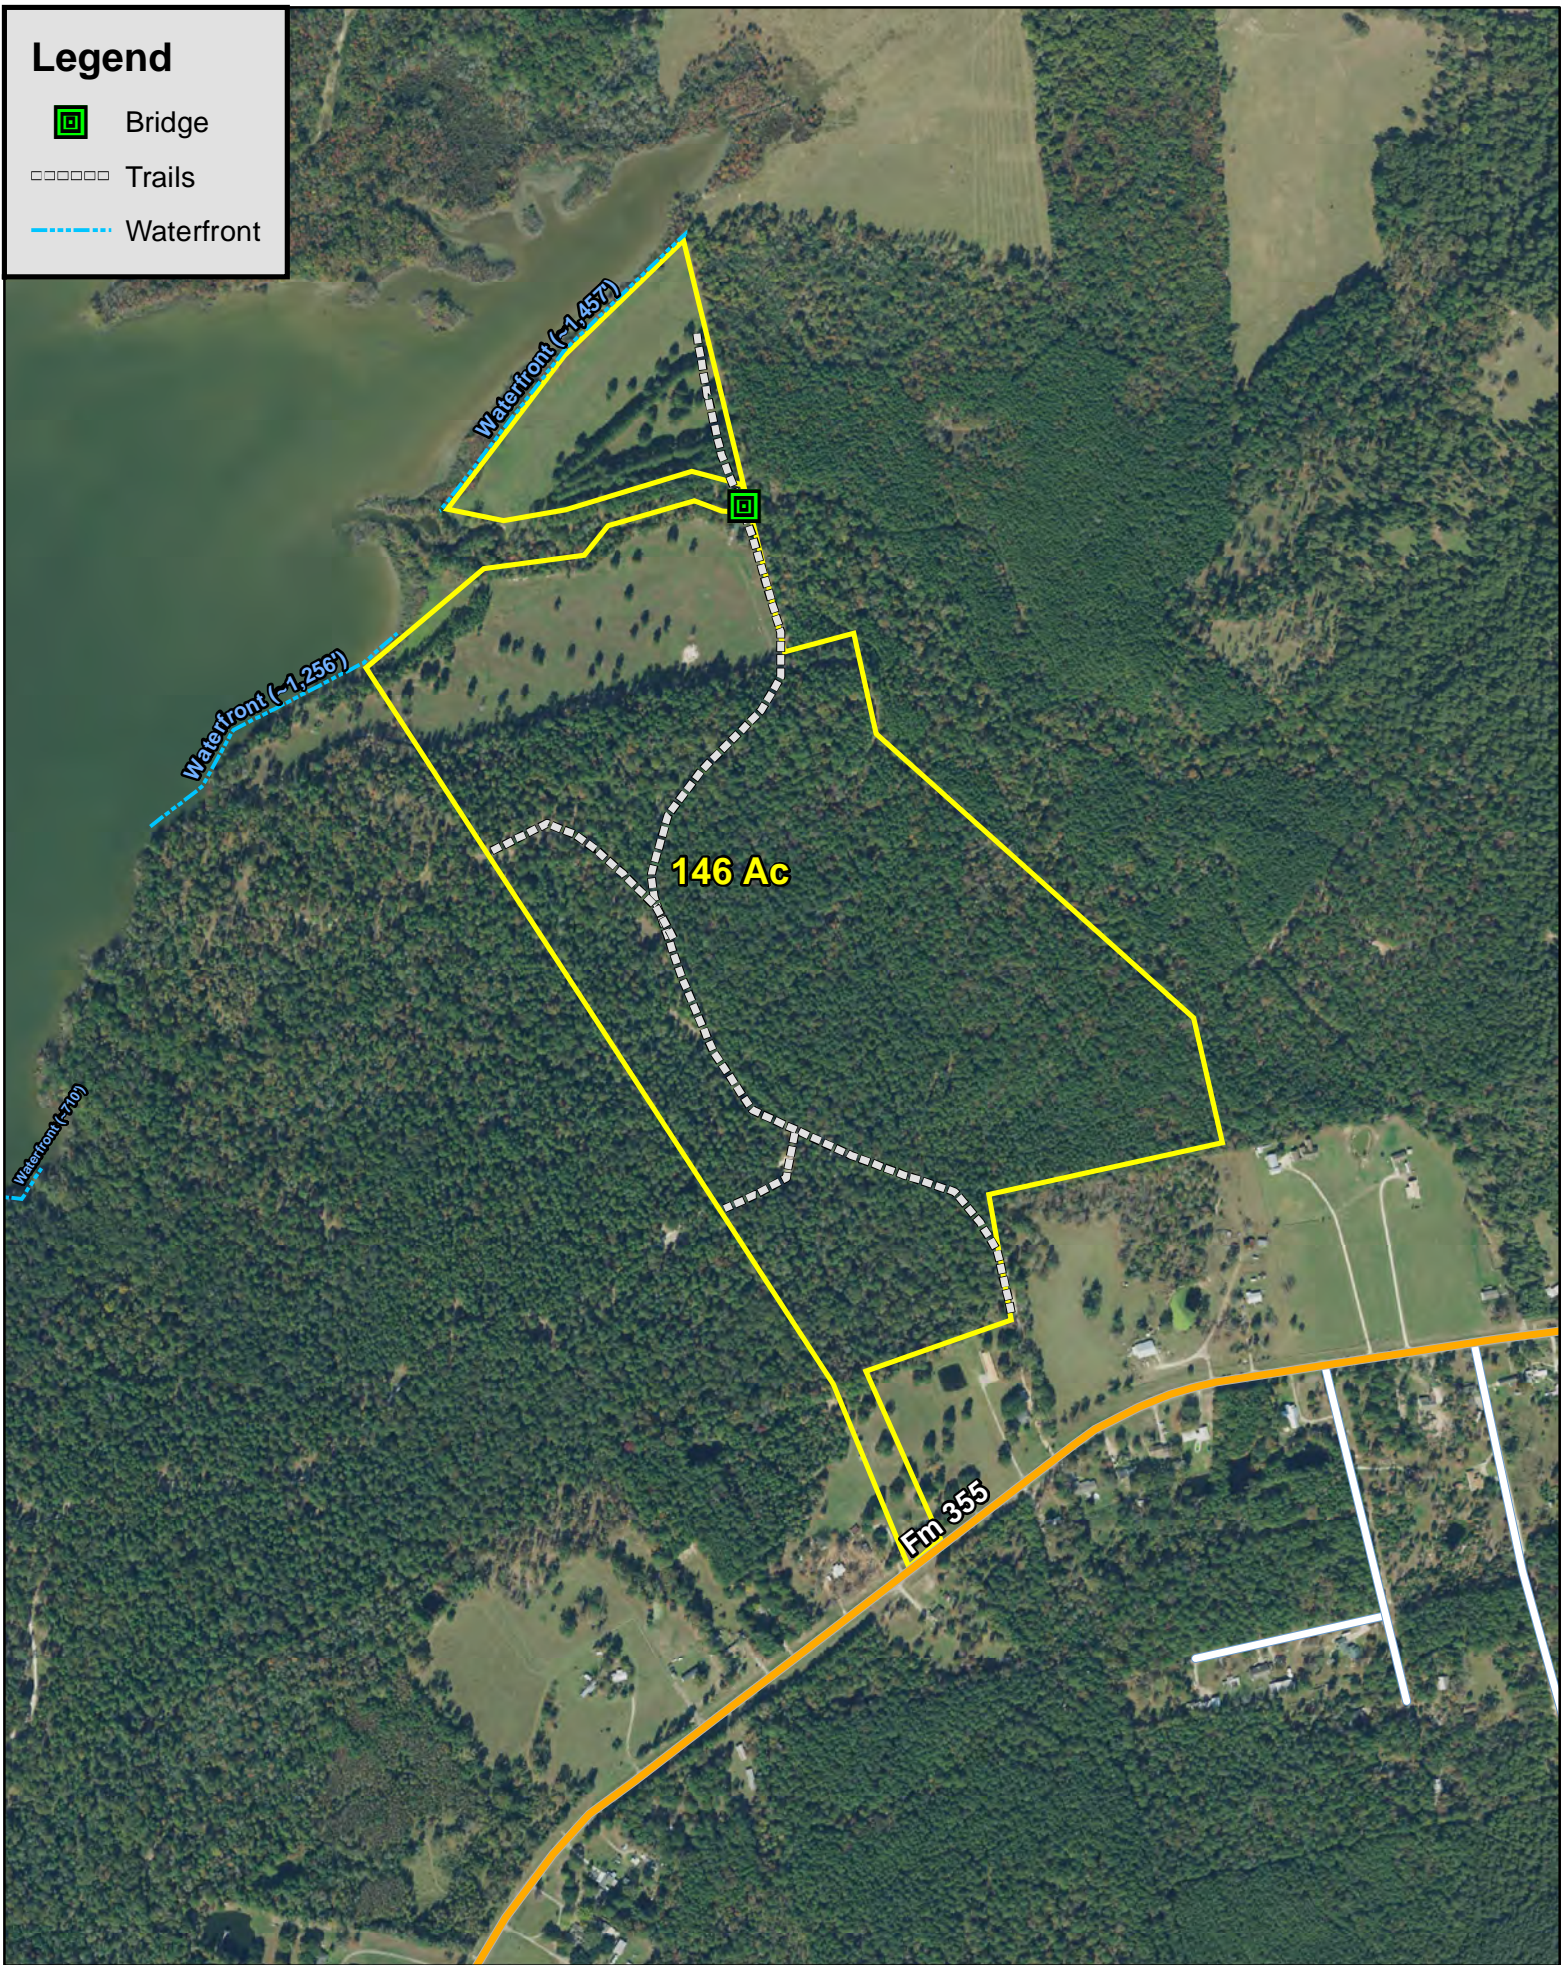

Legend

 Bridge

 Trails

 Waterfront

146 Ac

Fm 355

146 Acres | FM 355 | Livingston, Trinity Co., TX

For illustration purposes only.