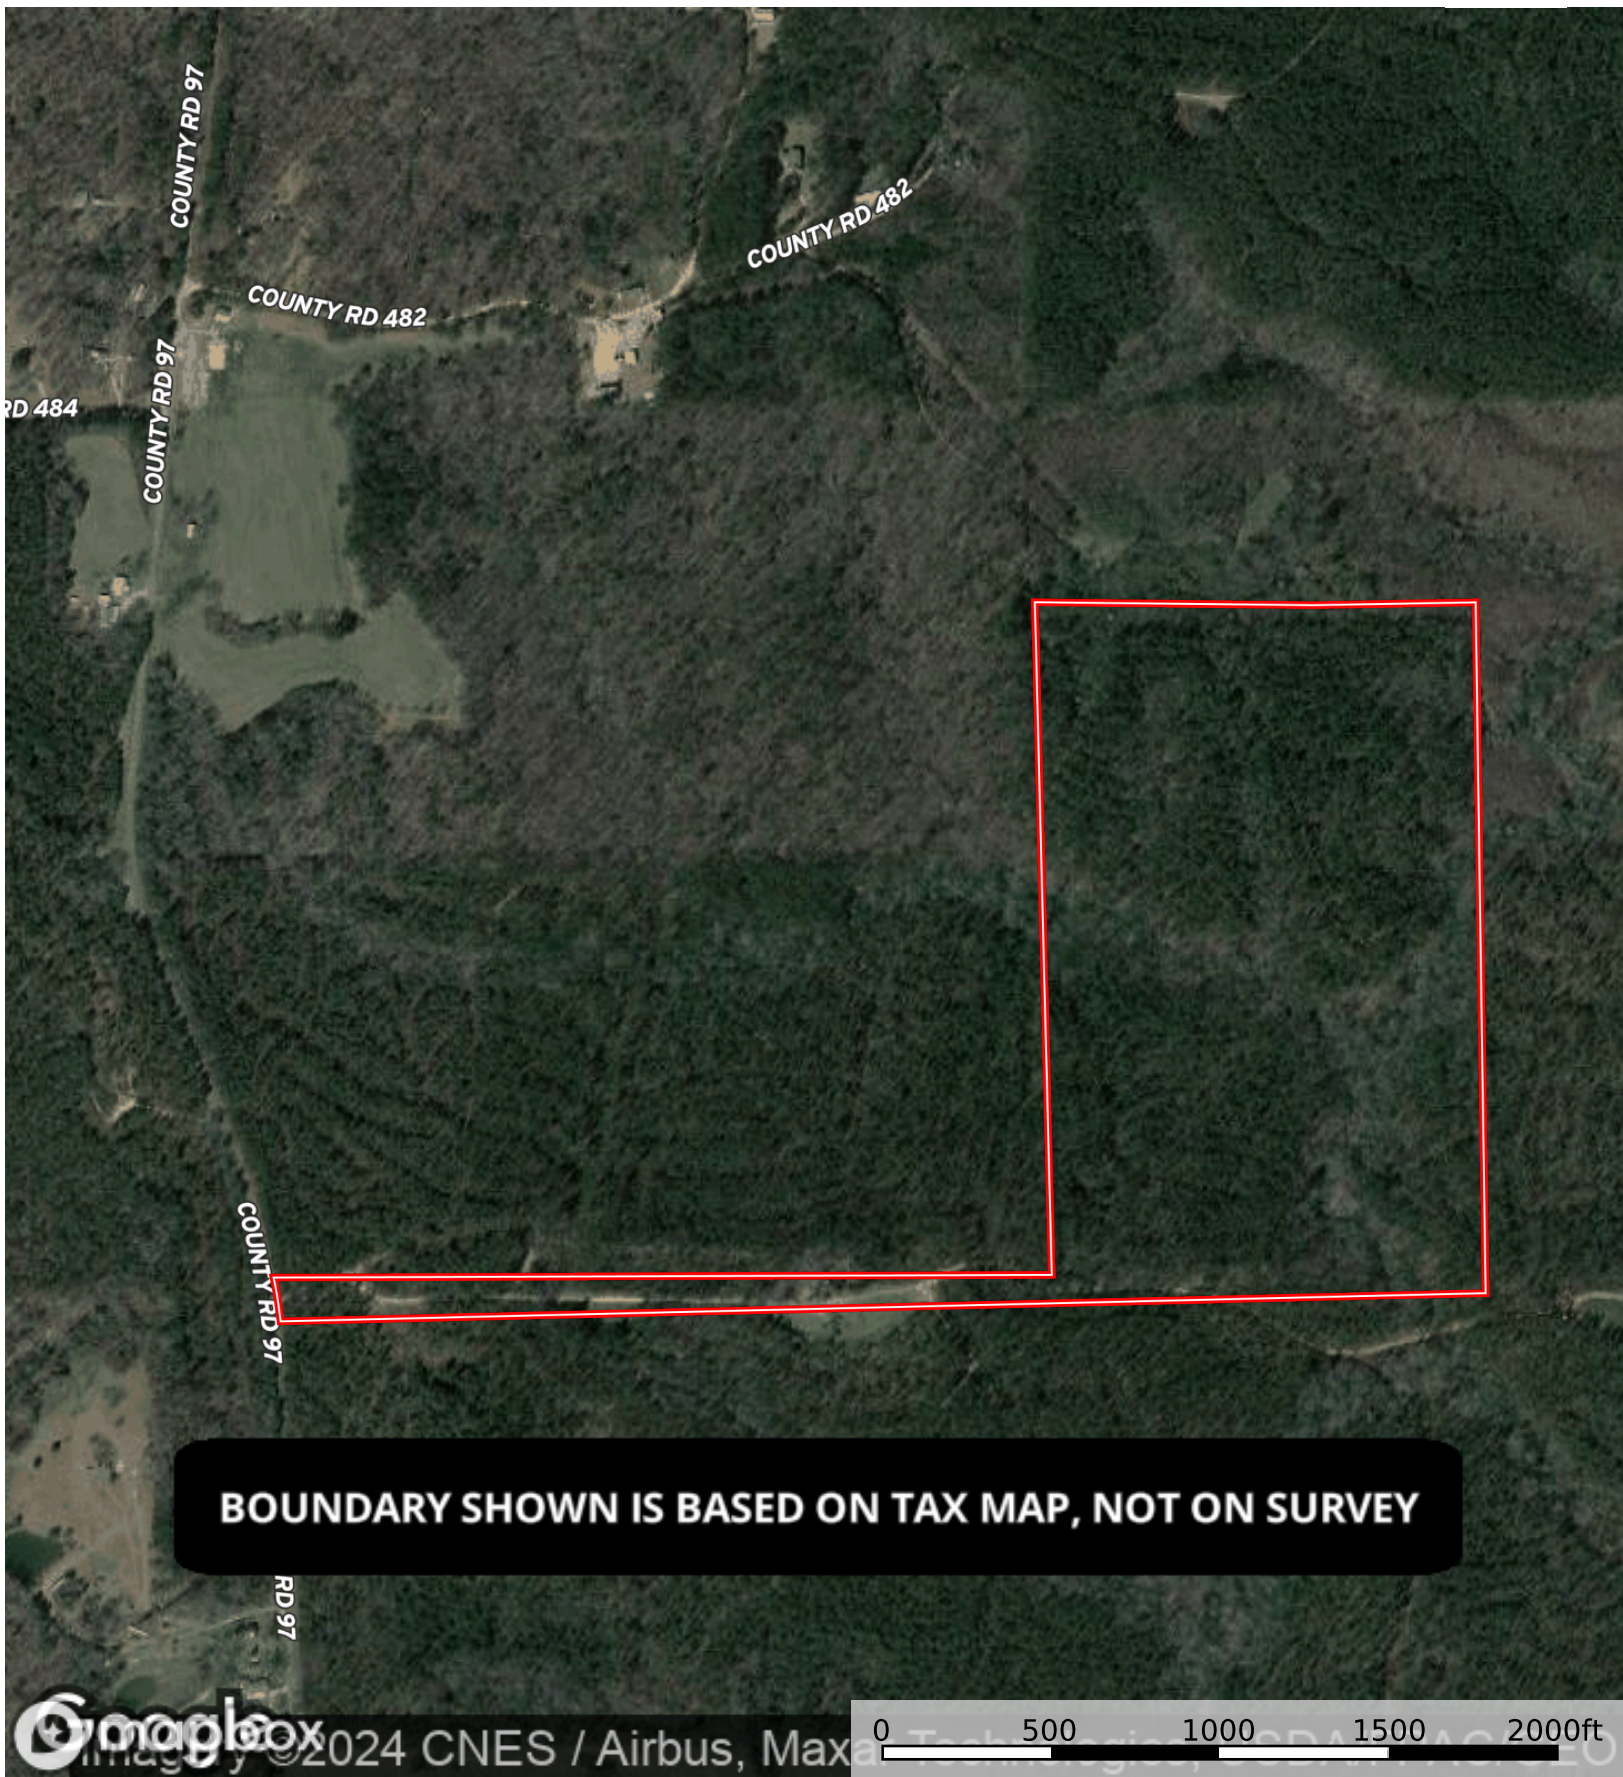

#537- 63+- acres Chilton Co, AL  
Chilton County, Alabama, AC +/-

**BOUNDARY SHOWN IS BASED ON TAX MAP, NOT ON SURVEY**

 Boundary

Melisa Love

 The information contained herein was obtained from sources deemed to be reliable. Land id™ Services makes no warranties or guarantees as to the completeness or accuracy thereof.