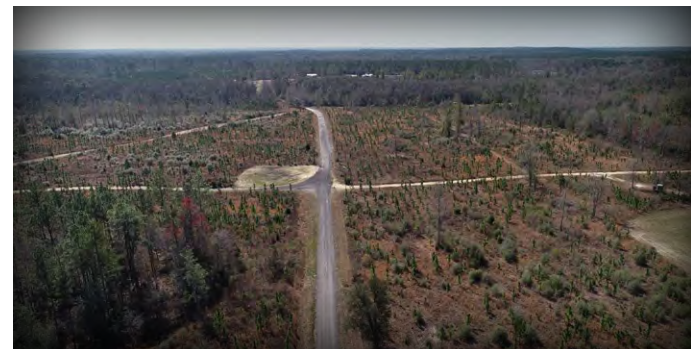

wildlife including deer, turkey, and the occasional Bob White. Multiple large food plots have been thoughtfully laid out on the property to maximize hunting and viewing opportunities. Several of these plots have been planted in perennial peanuts providing beneficial forage year after year.

Camp Creek's gated entrance and an improved road system providing all weather access to the property. There is also a headquarters site which consists of several storage structures and a 1 bedroom 1 bath house.

Camp Creek is offered at $1,900,000.

**Chandler
Graham**
Qualifying Broker

cgraham@larsonmcgowin.com

Phone: 205.977.7706 | Mobile: 334.734.1382

www.larsonmcgowinproperties.com

500 Office Park Drive Suite 430 Birmingham, AL 35223 | Branch Offices: Greenville, Alabama | Mobile, Alabama | Merryville, Louisiana
Licensed in AL, MS, TN, LA, TX, AR, GA, KY, FL, & SC