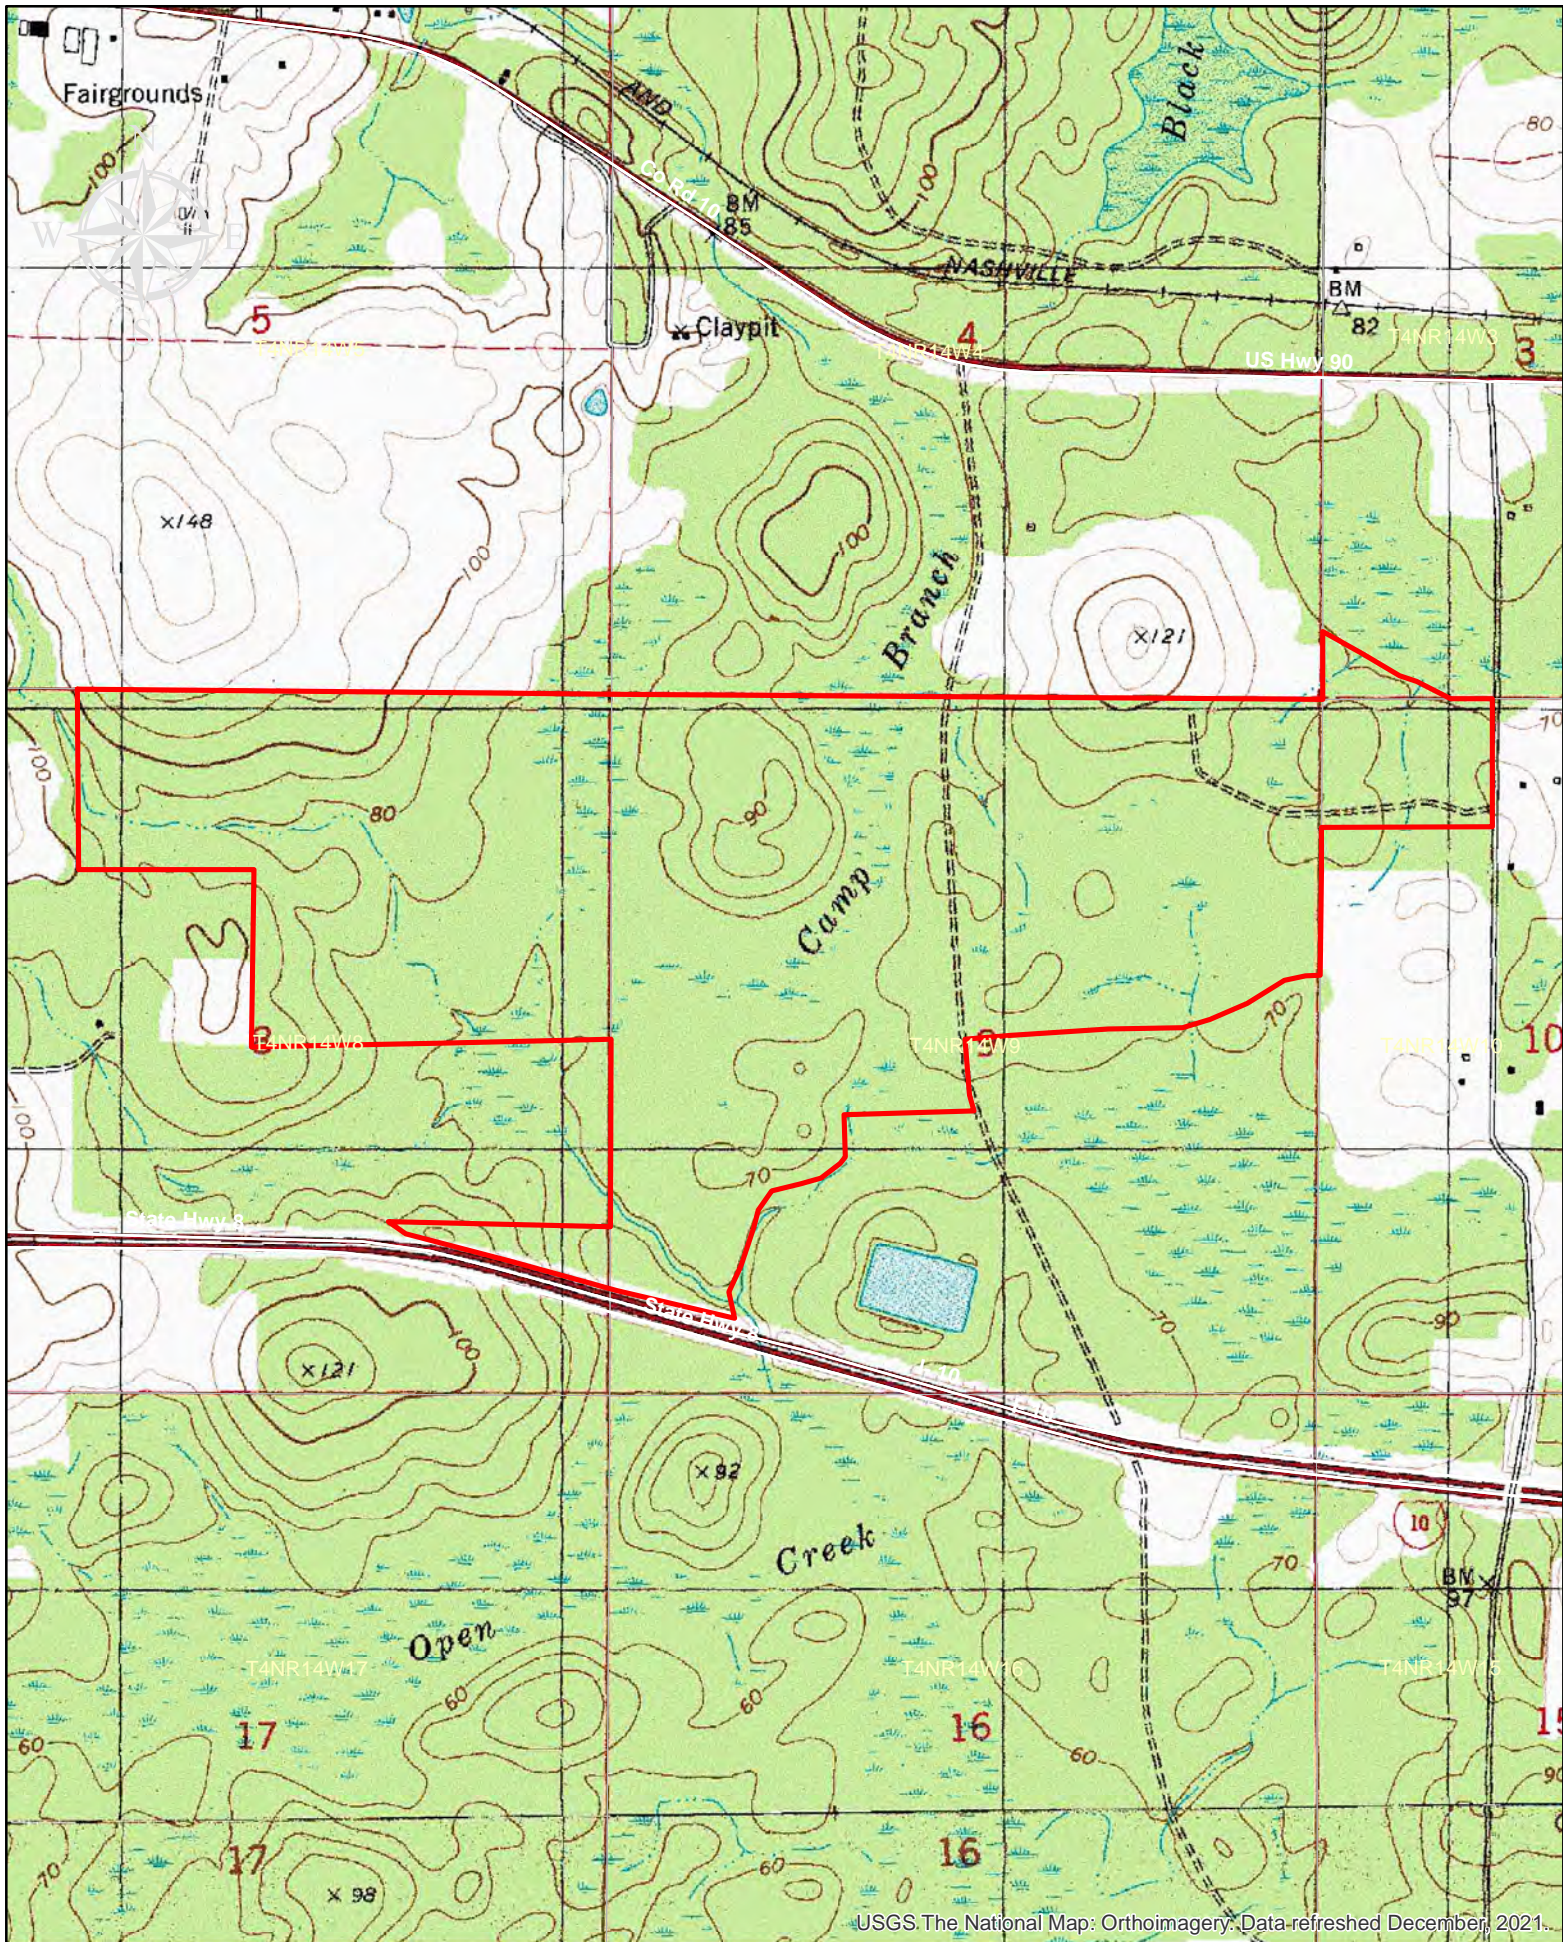

T4NR14W5

Co Rd 10

T4NR14W4

US Hwy 90

T4NR14W3

Temporary Easement Expires One Year Post Closing

T4NR14W8

State Hwy 8

Imagery Source: NAIP 2023

Larson & McGowin
PROPERTIES

USGS The National Map: Orthoimagery. Data refreshed December, 2021.

Map is for illustration purposes only.
Accuracy is neither guaranteed nor warranted.