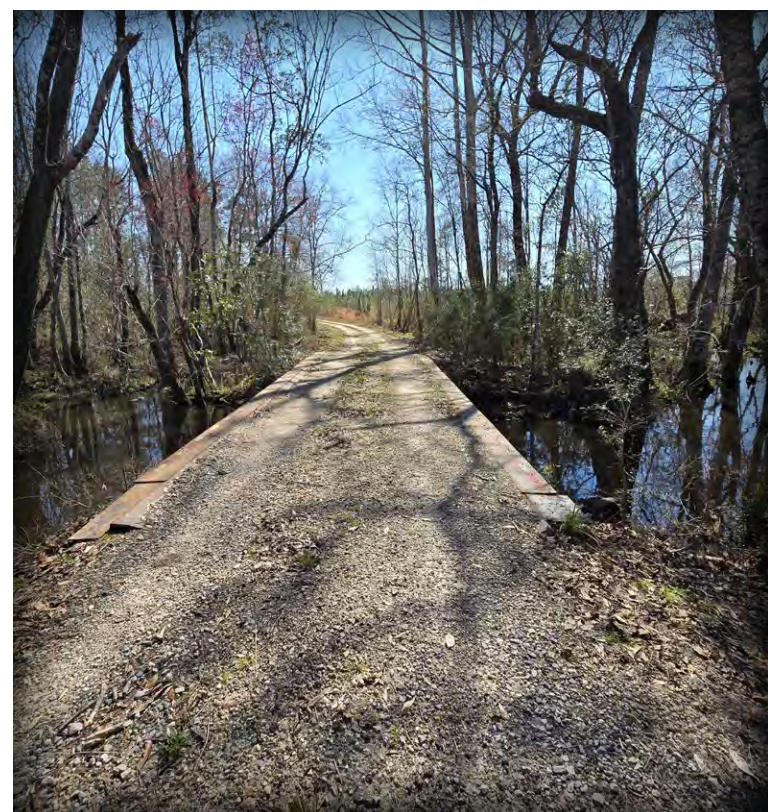

wildlife including deer, turkey, and the occasional Bob White. Multiple large food plots have been thoughtfully laid out on the property to maximize hunting and viewing opportunities. Several of these plots have been planted in perennial peanuts providing beneficial forage year after year.

Camp Creek's gated entrance and an improved road system providing all weather access to the property. There is also a headquarters site which consists of several storage structures and a 1 bedroom 1 bath house.

Camp Creek is offered at $1,900,000.

**Chandler
Graham**
Qualifying Broker

cgraham@larsonmcgowin.com

Phone: 205.977.7706 | Mobile: 334.734.1382

www.larsonmcgowinproperties.com

500 Office Park Drive Suite 430 Birmingham, AL 35223 | Branch Offices: Greenville, Alabama | Mobile, Alabama | Merryville, Louisiana
Licensed in AL, MS, TN, LA, TX, AR, GA, KY, FL, & SC