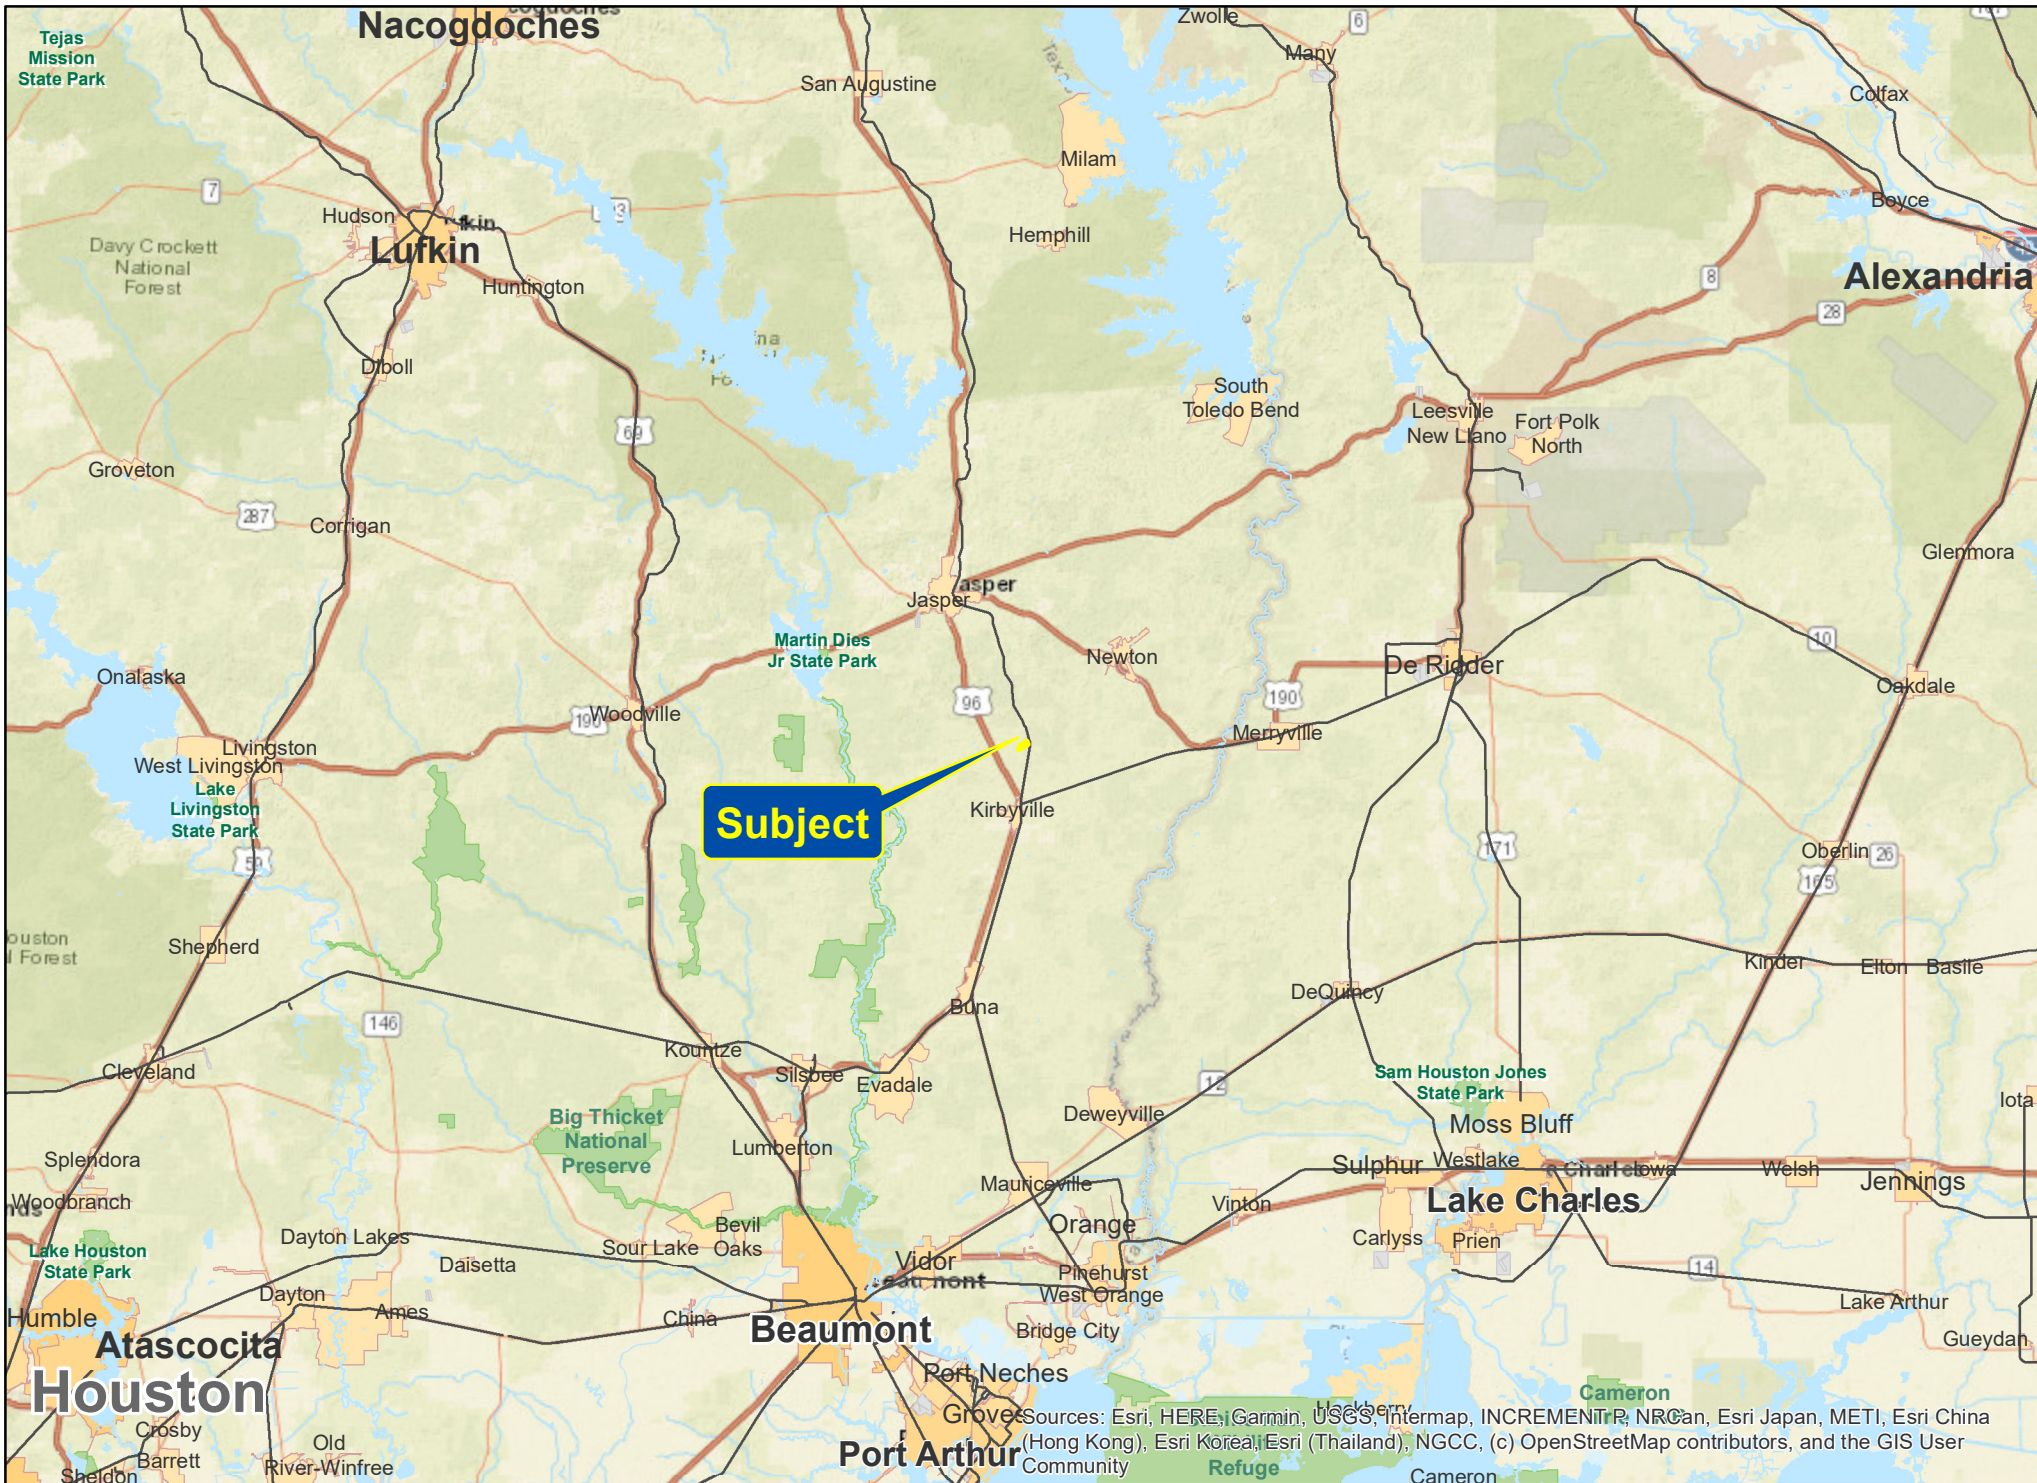

143 Acres | CR 443 | Jasper Co., Texas

For illustration purposes only.

143 Acres | CR 443 | Jasper Co., Texas

For illustration purposes only.

Sources: Esri, HERE, Garmin, USGS, Intermap, INCREMENT P, NRCan, Esri Japan, METI, Esri China (Hong Kong), Esri Korea, Esri (Thailand), NGCC, (c) OpenStreetMap contributors, and the GIS User Community