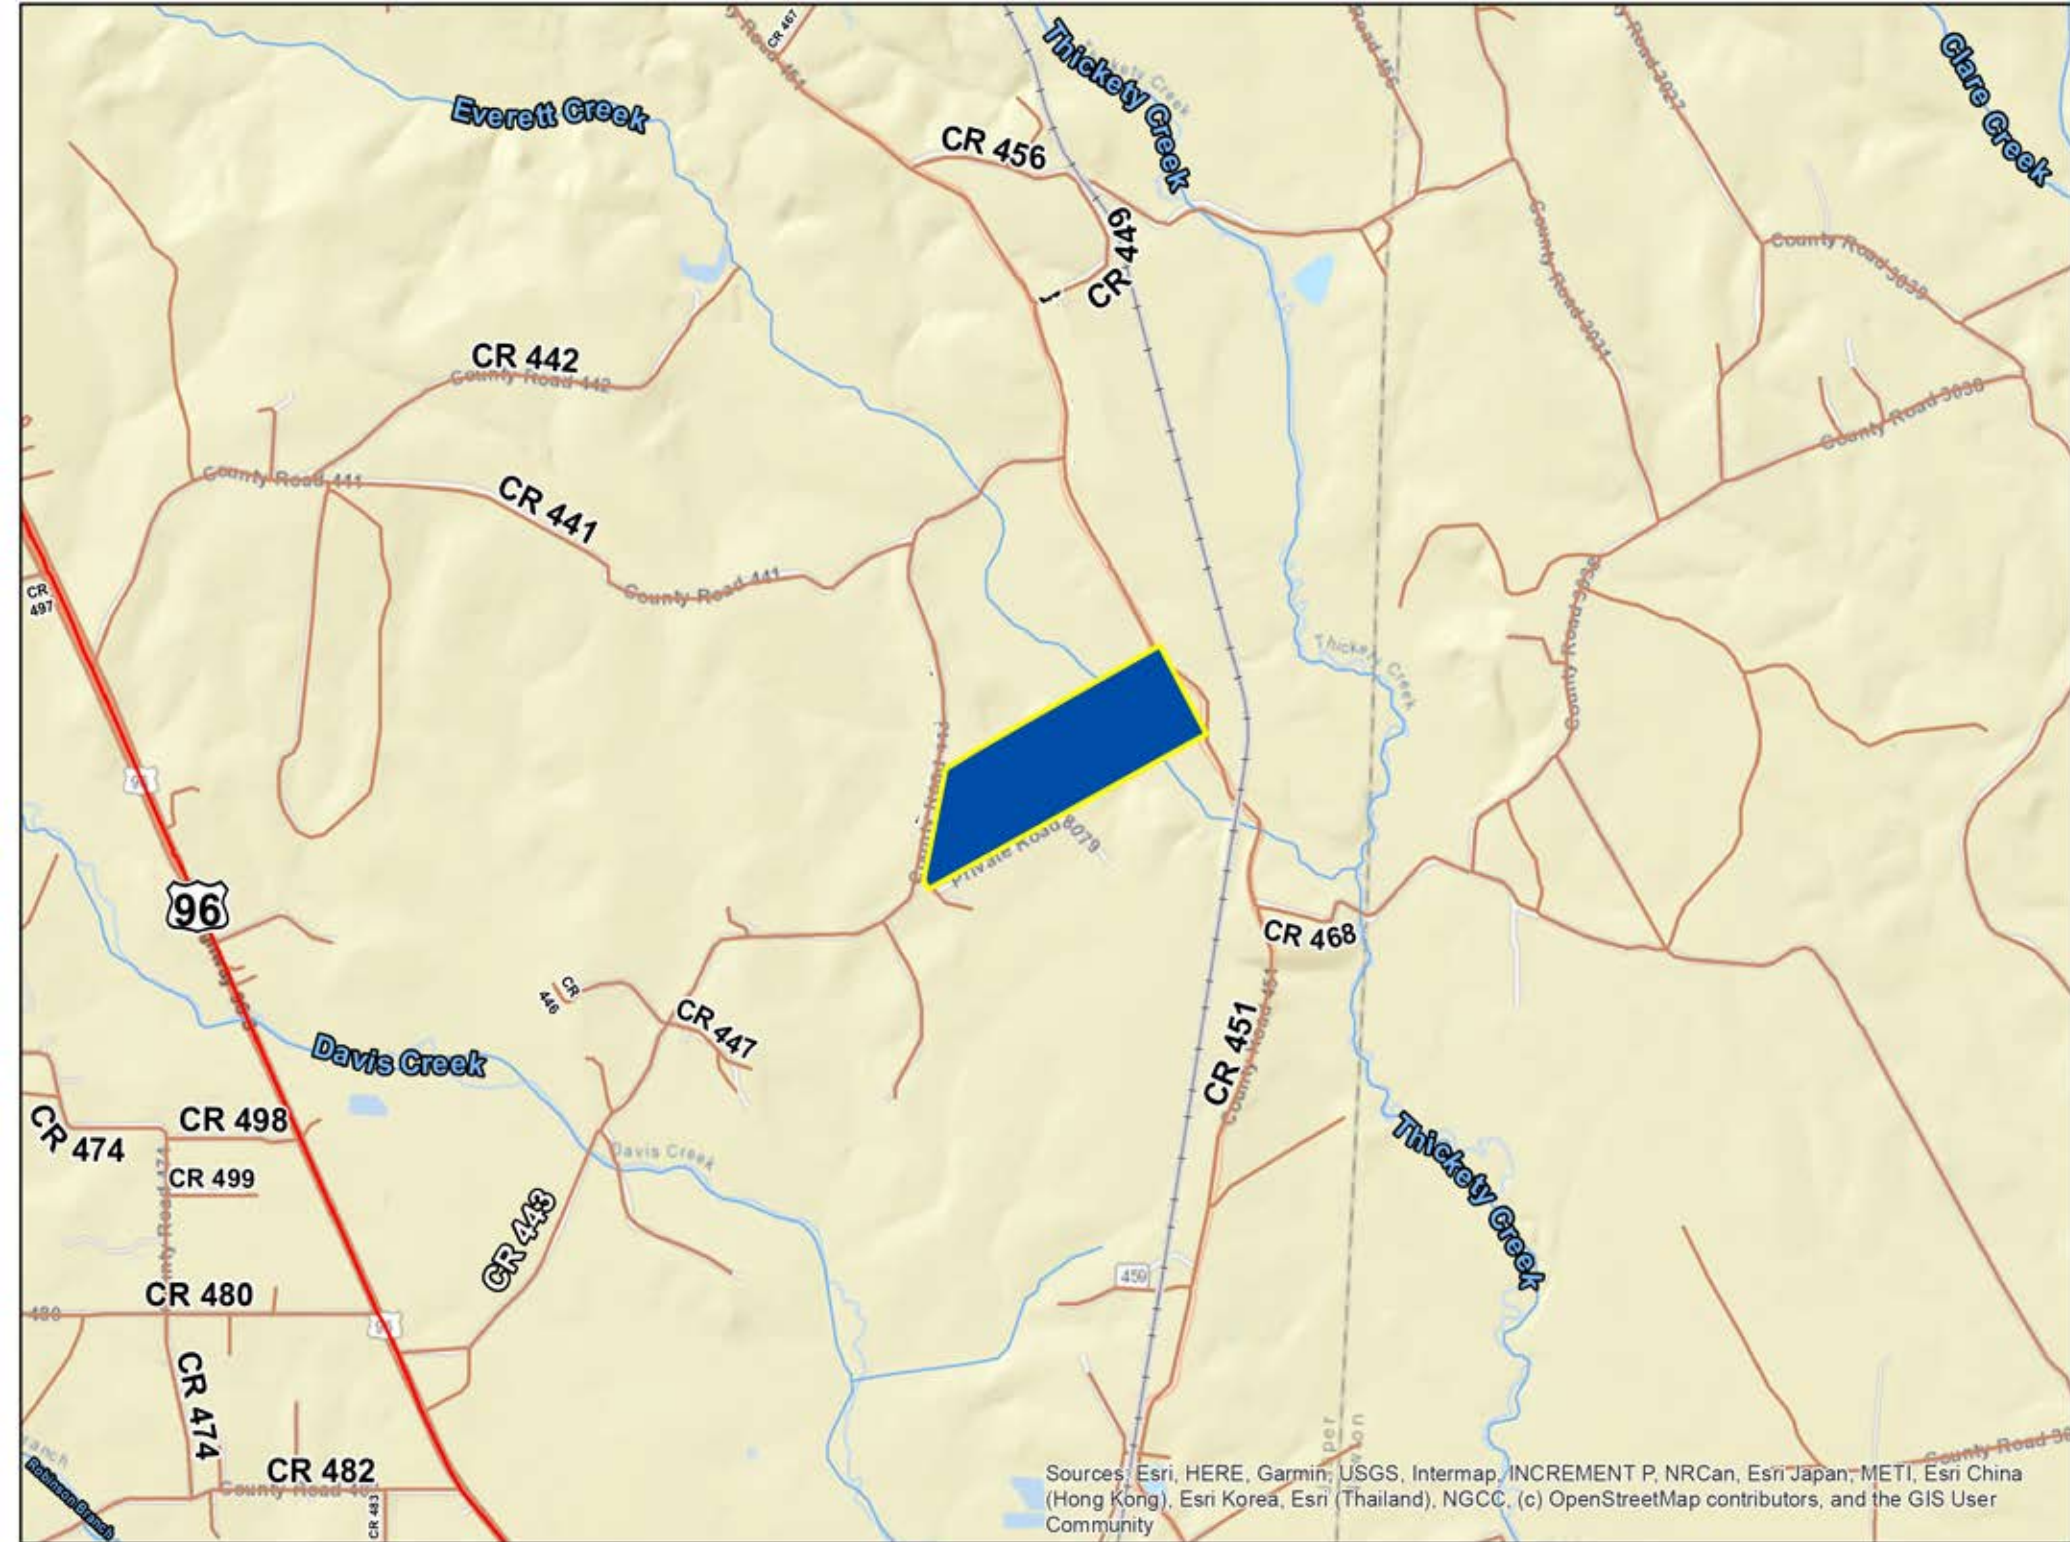

143 Acres | CR 443 | Jasper Co., Texas

For illustration purposes only.

143 Acres | CR 443 | Jasper Co., Texas

For illustration purposes only.

Sources: Esri, HERE, Garmin, USGS, Intermap, INCREMENT P, NRCan, Esri Japan, METI, Esri China (Hong Kong), Esri Korea, Esri (Thailand), NGCC, (c) OpenStreetMap contributors, and the GIS User Community

141 Acres | CR 443 | Jasper Co., Texas

For illustration purposes only.