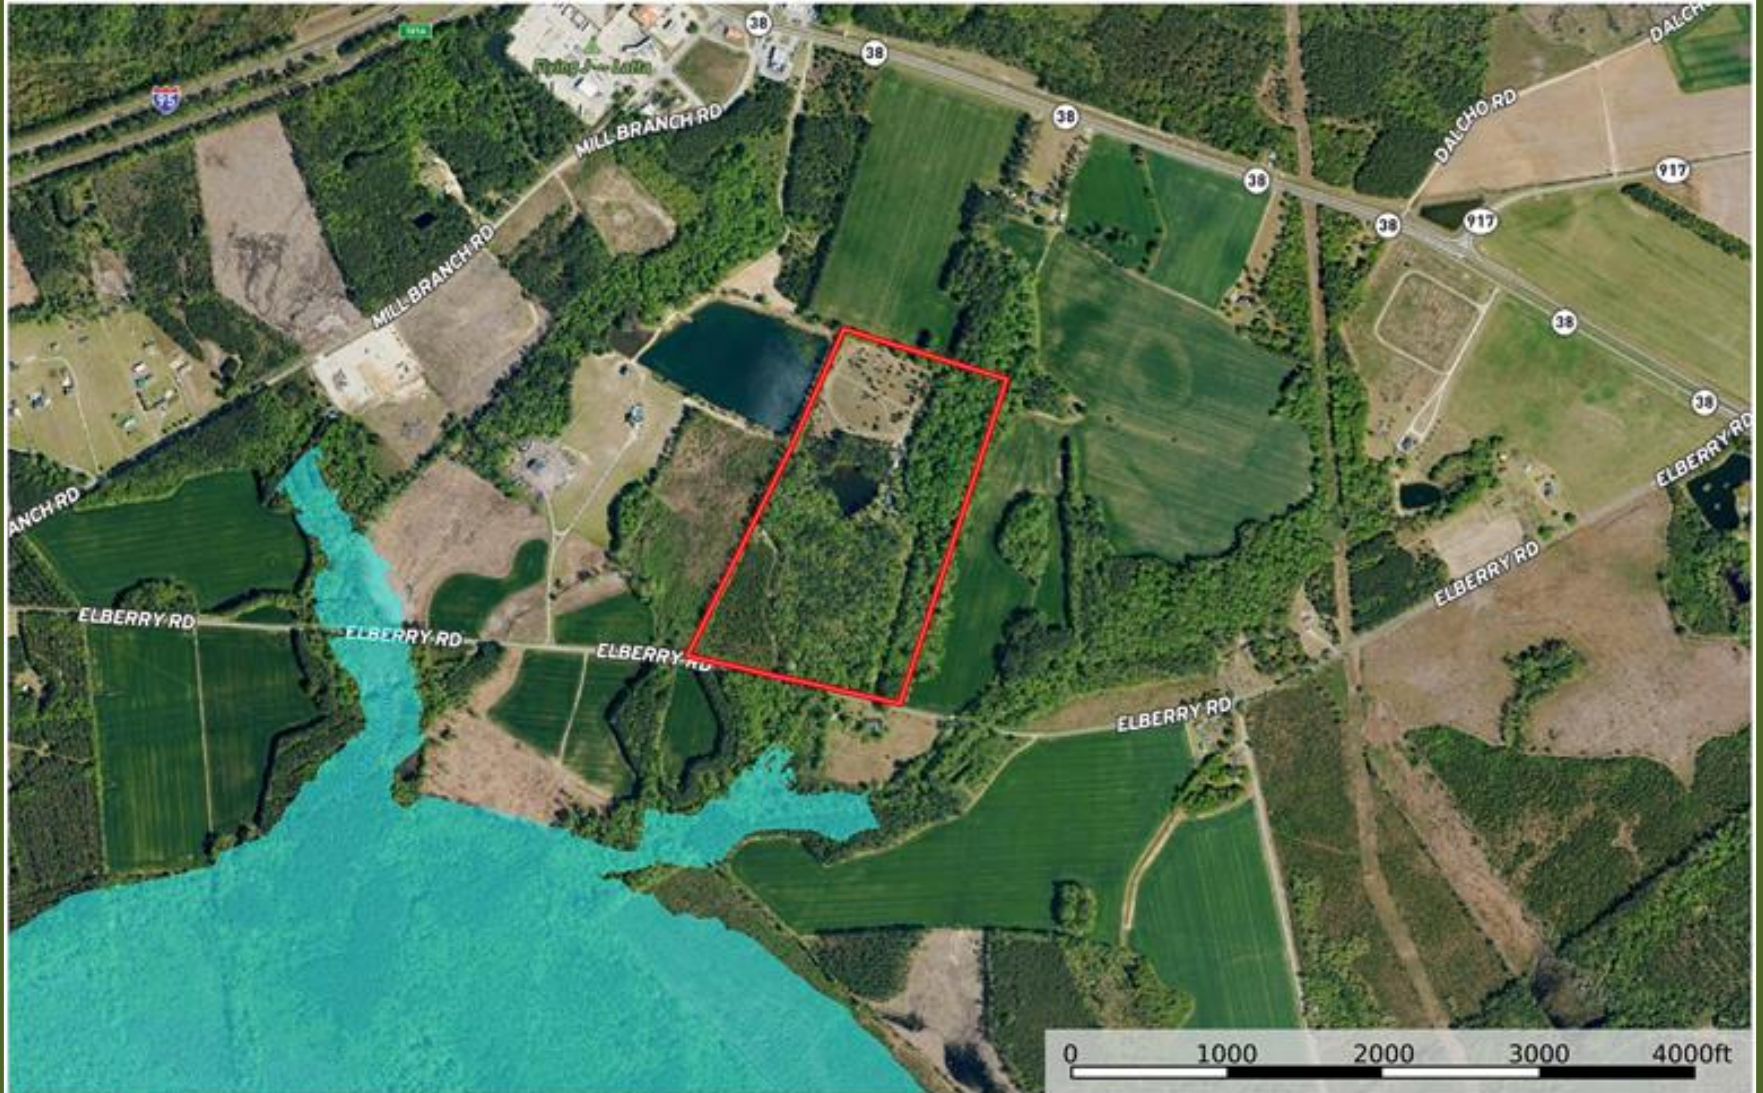

# Latta Country Estate Flood Zone Map

Dillon County, South Carolina, 63 AC +/-

- Boundary
- 100 Year Floodplain
- 500 Year Floodplain
- Floodway
- Special
- Unmapped/ Not Included

Marty Lanier  
P: (910) 617-4326

[www.rockcreeklandcompany.com](http://www.rockcreeklandcompany.com)

604 George II Highway Winnabow NC 28479

The information contained herein was obtained from sources deemed to be reliable. Latta id™ Services makes no warranties or guarantees as to the completeness or accuracy thereof.