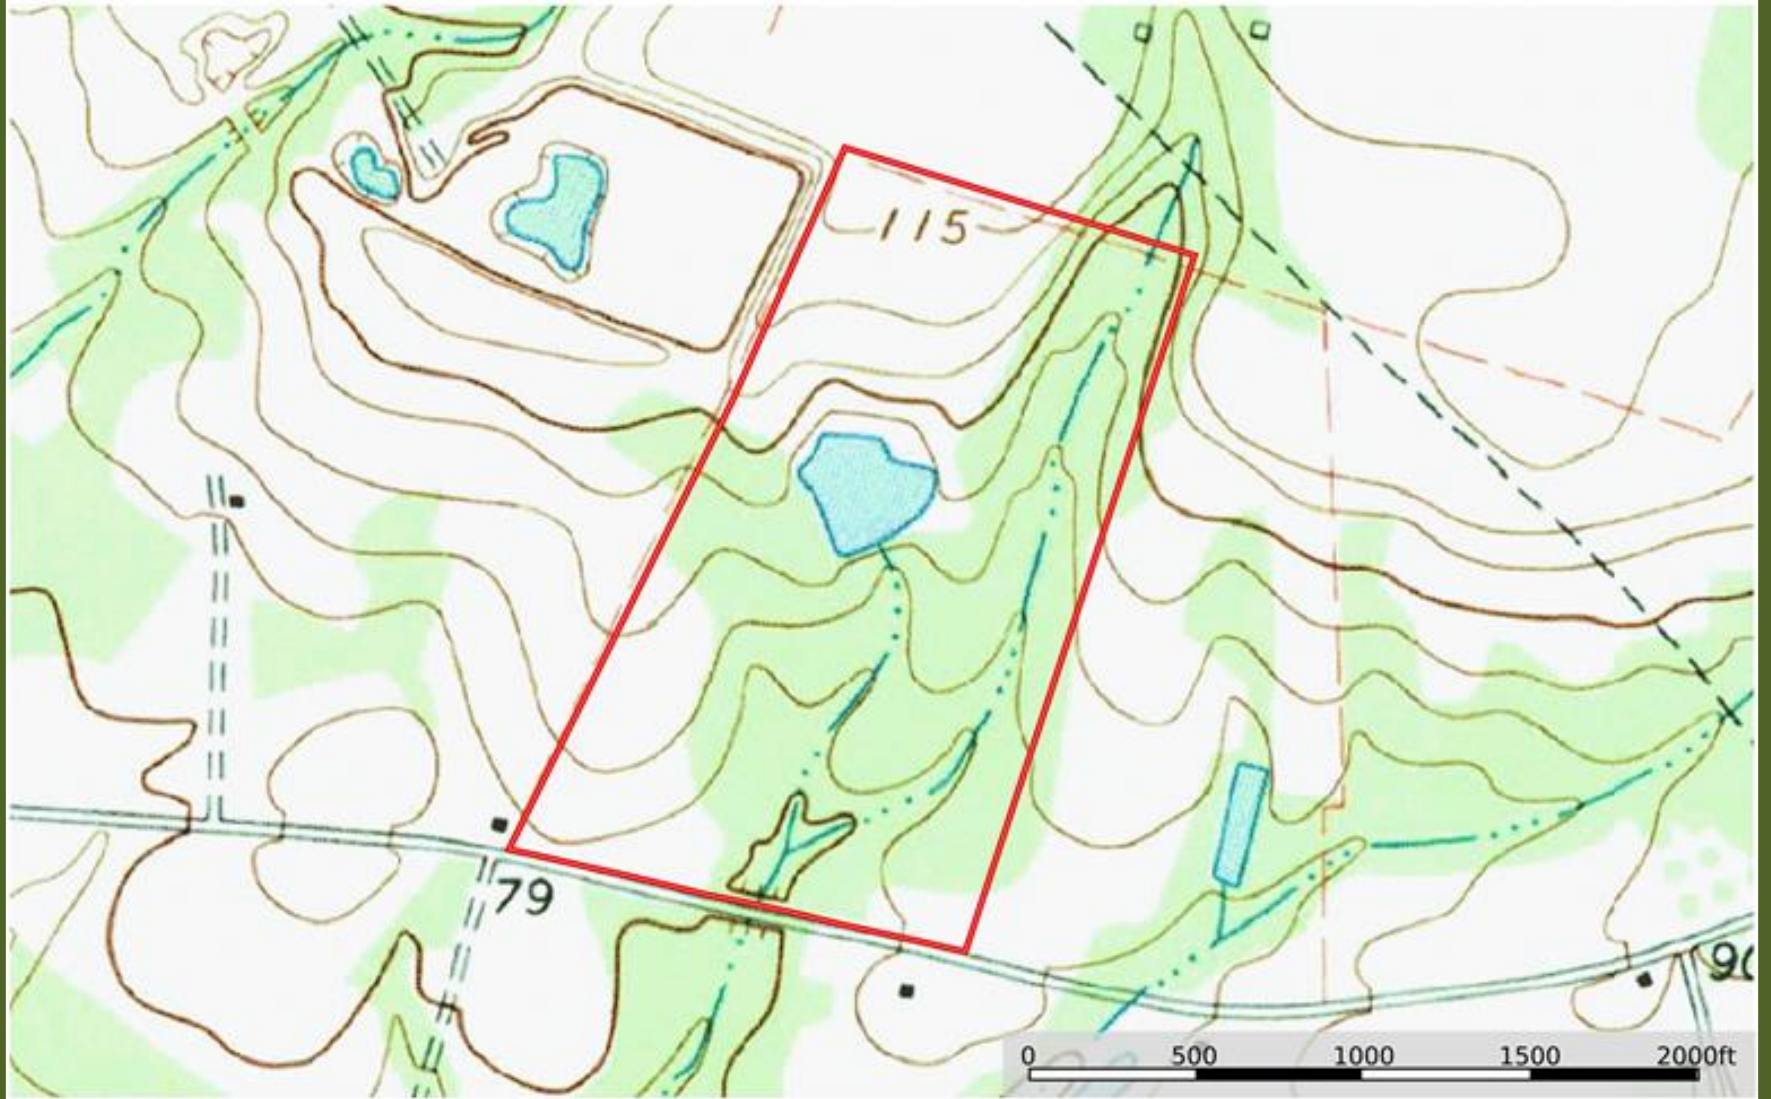

Latta Country Estate Topographical Map

Dillon County, South Carolina, 63 AC +/-

Boundary

Marty Lanier
P: (910) 617-4326

www.rockcreeklandcompany.com

604 George II Highway Winnabow NC 28479