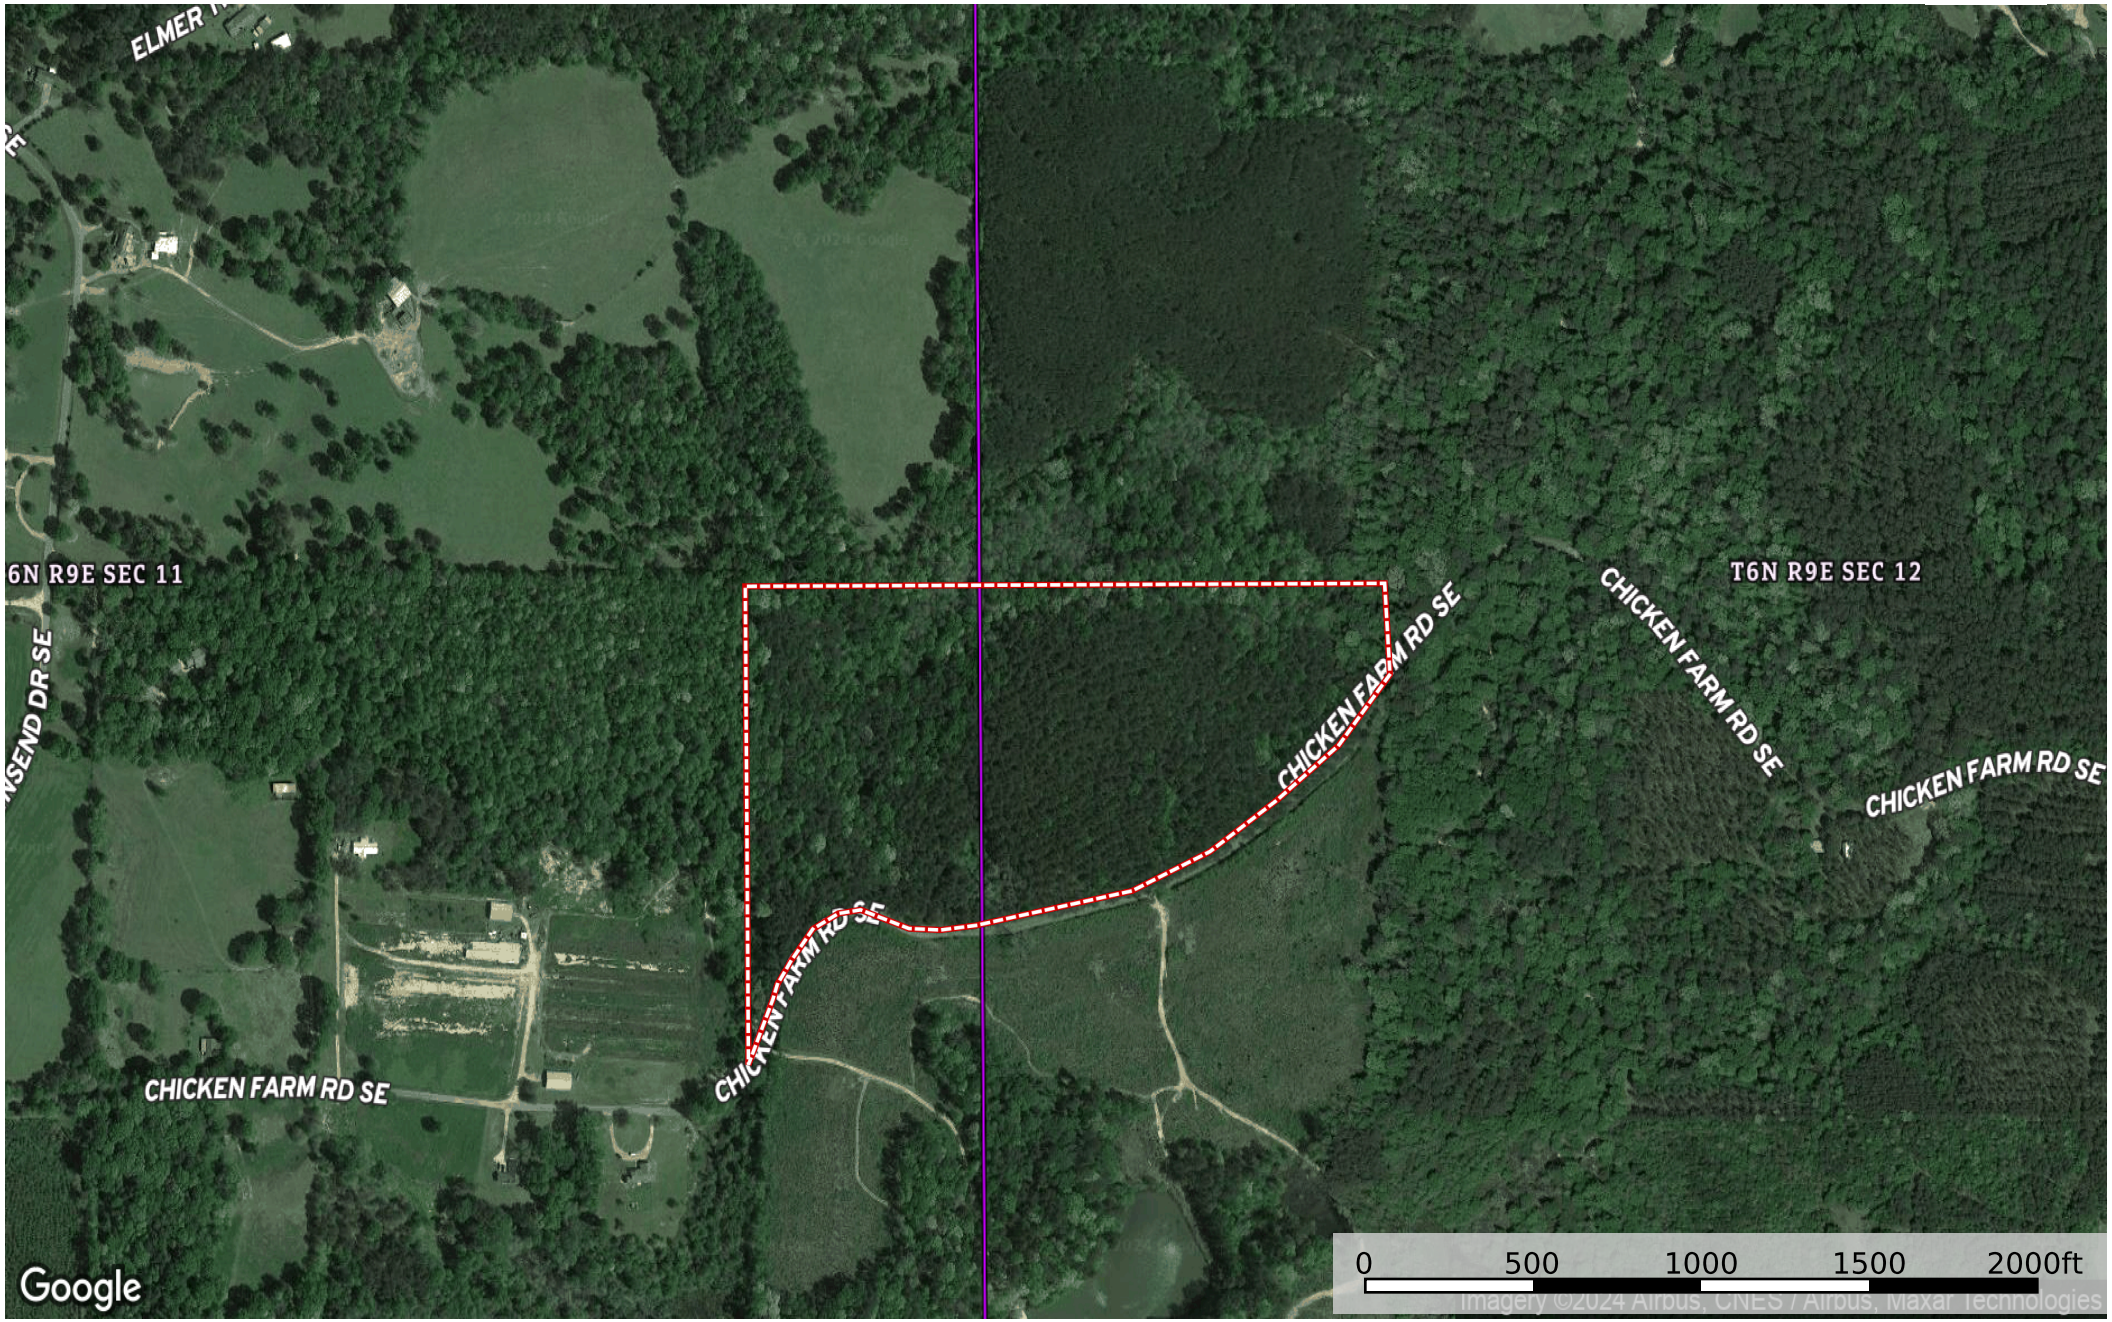

Lin 33 Redd
Lincoln County, Mississippi, 33 AC +/-

 Boundary