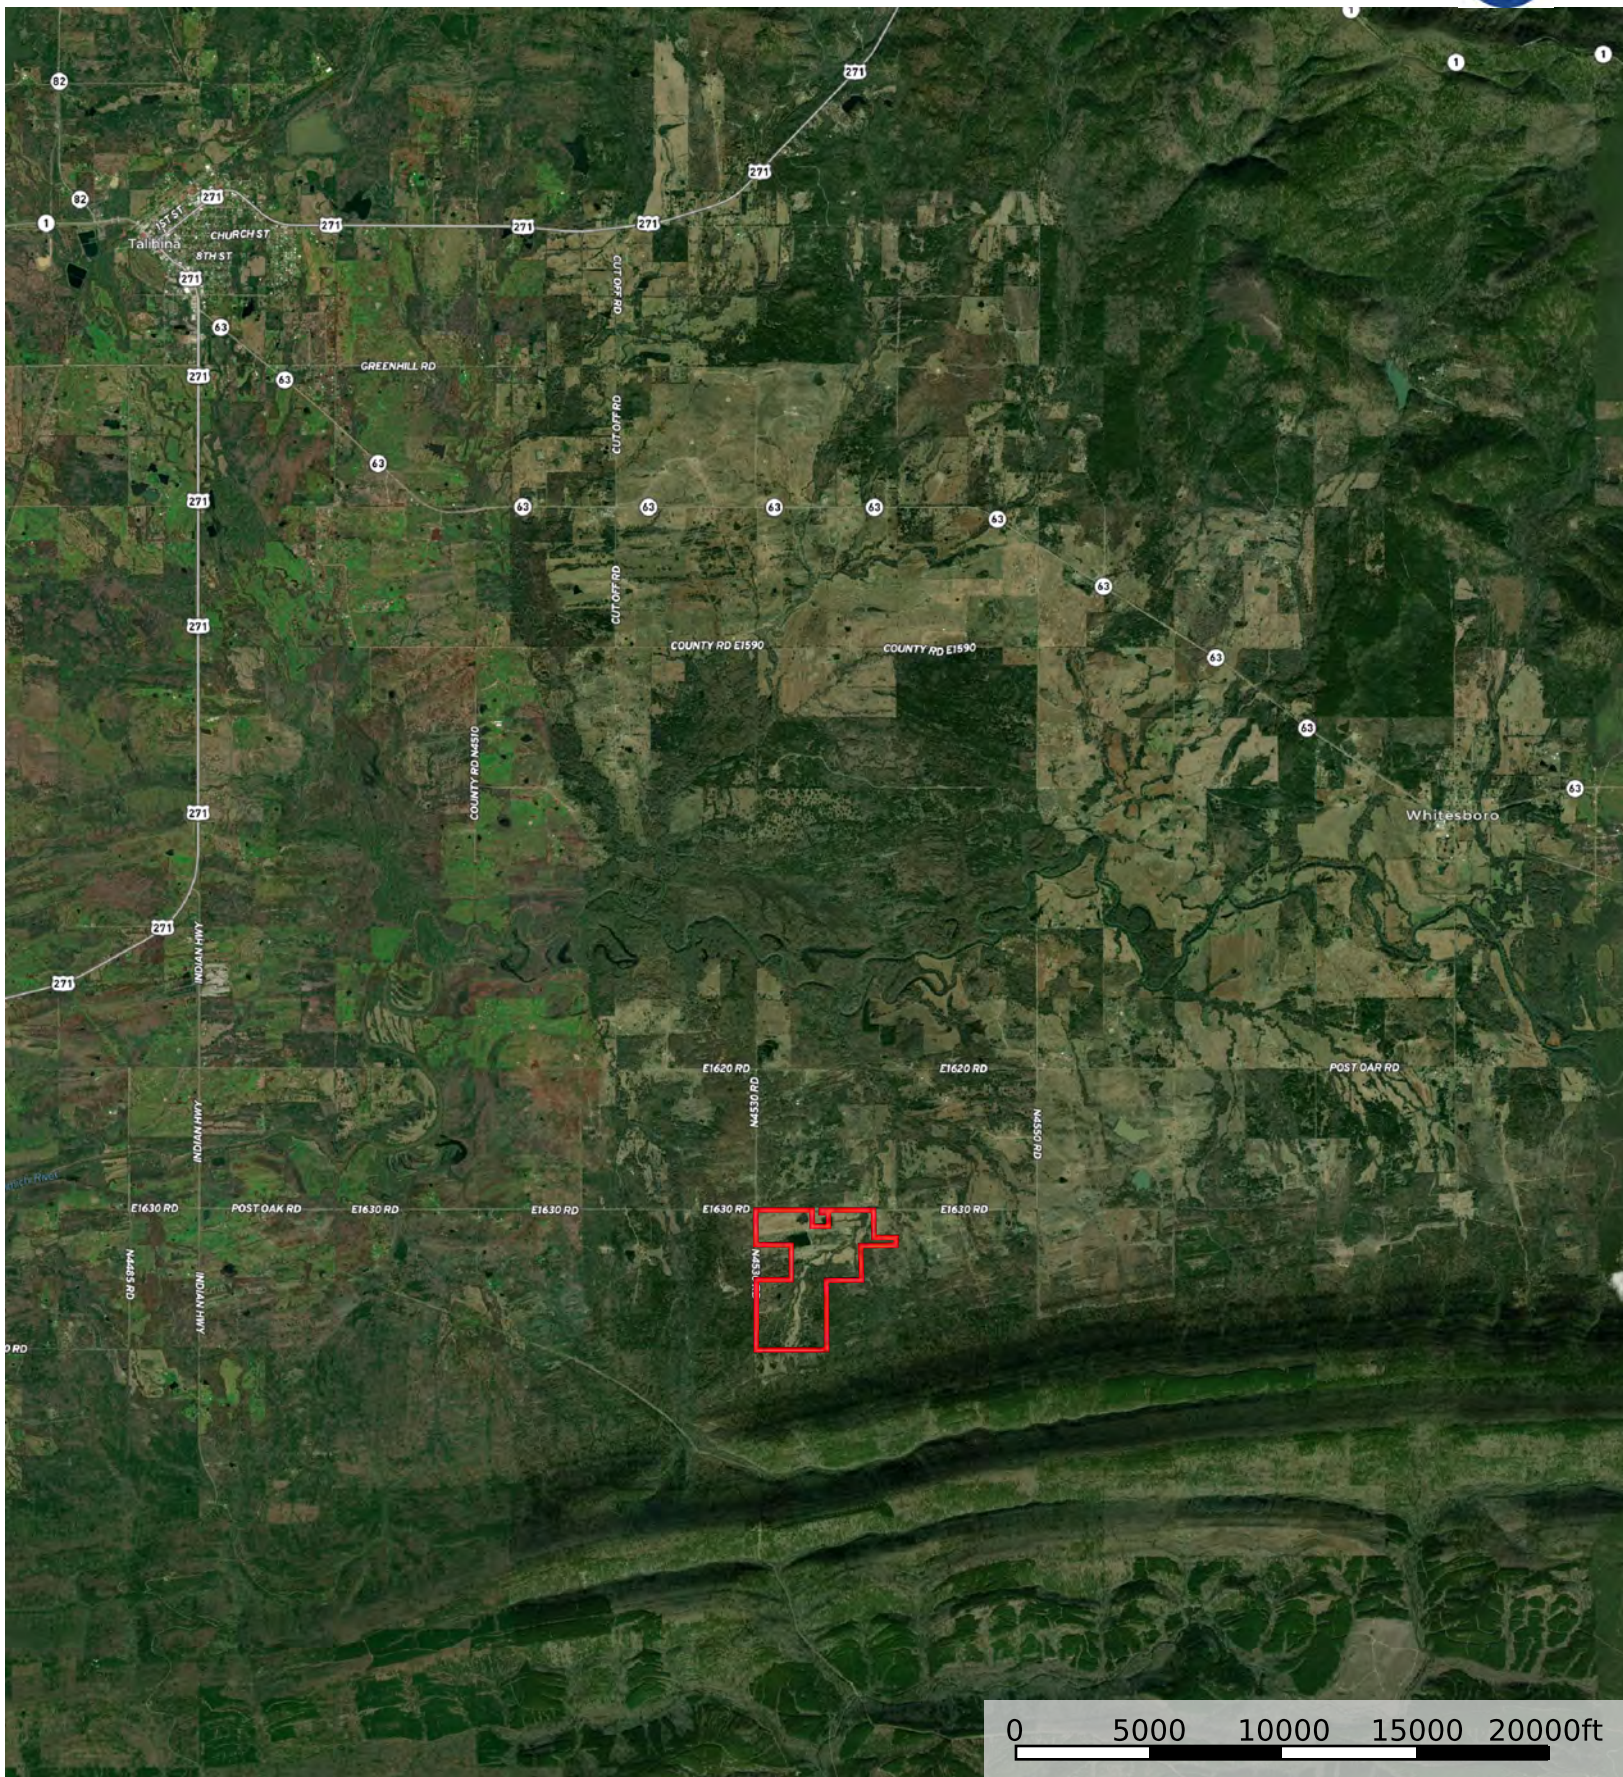

Bowfin Ranch

Pushmataha County, Oklahoma, 372.26 AC +/-

Boundary