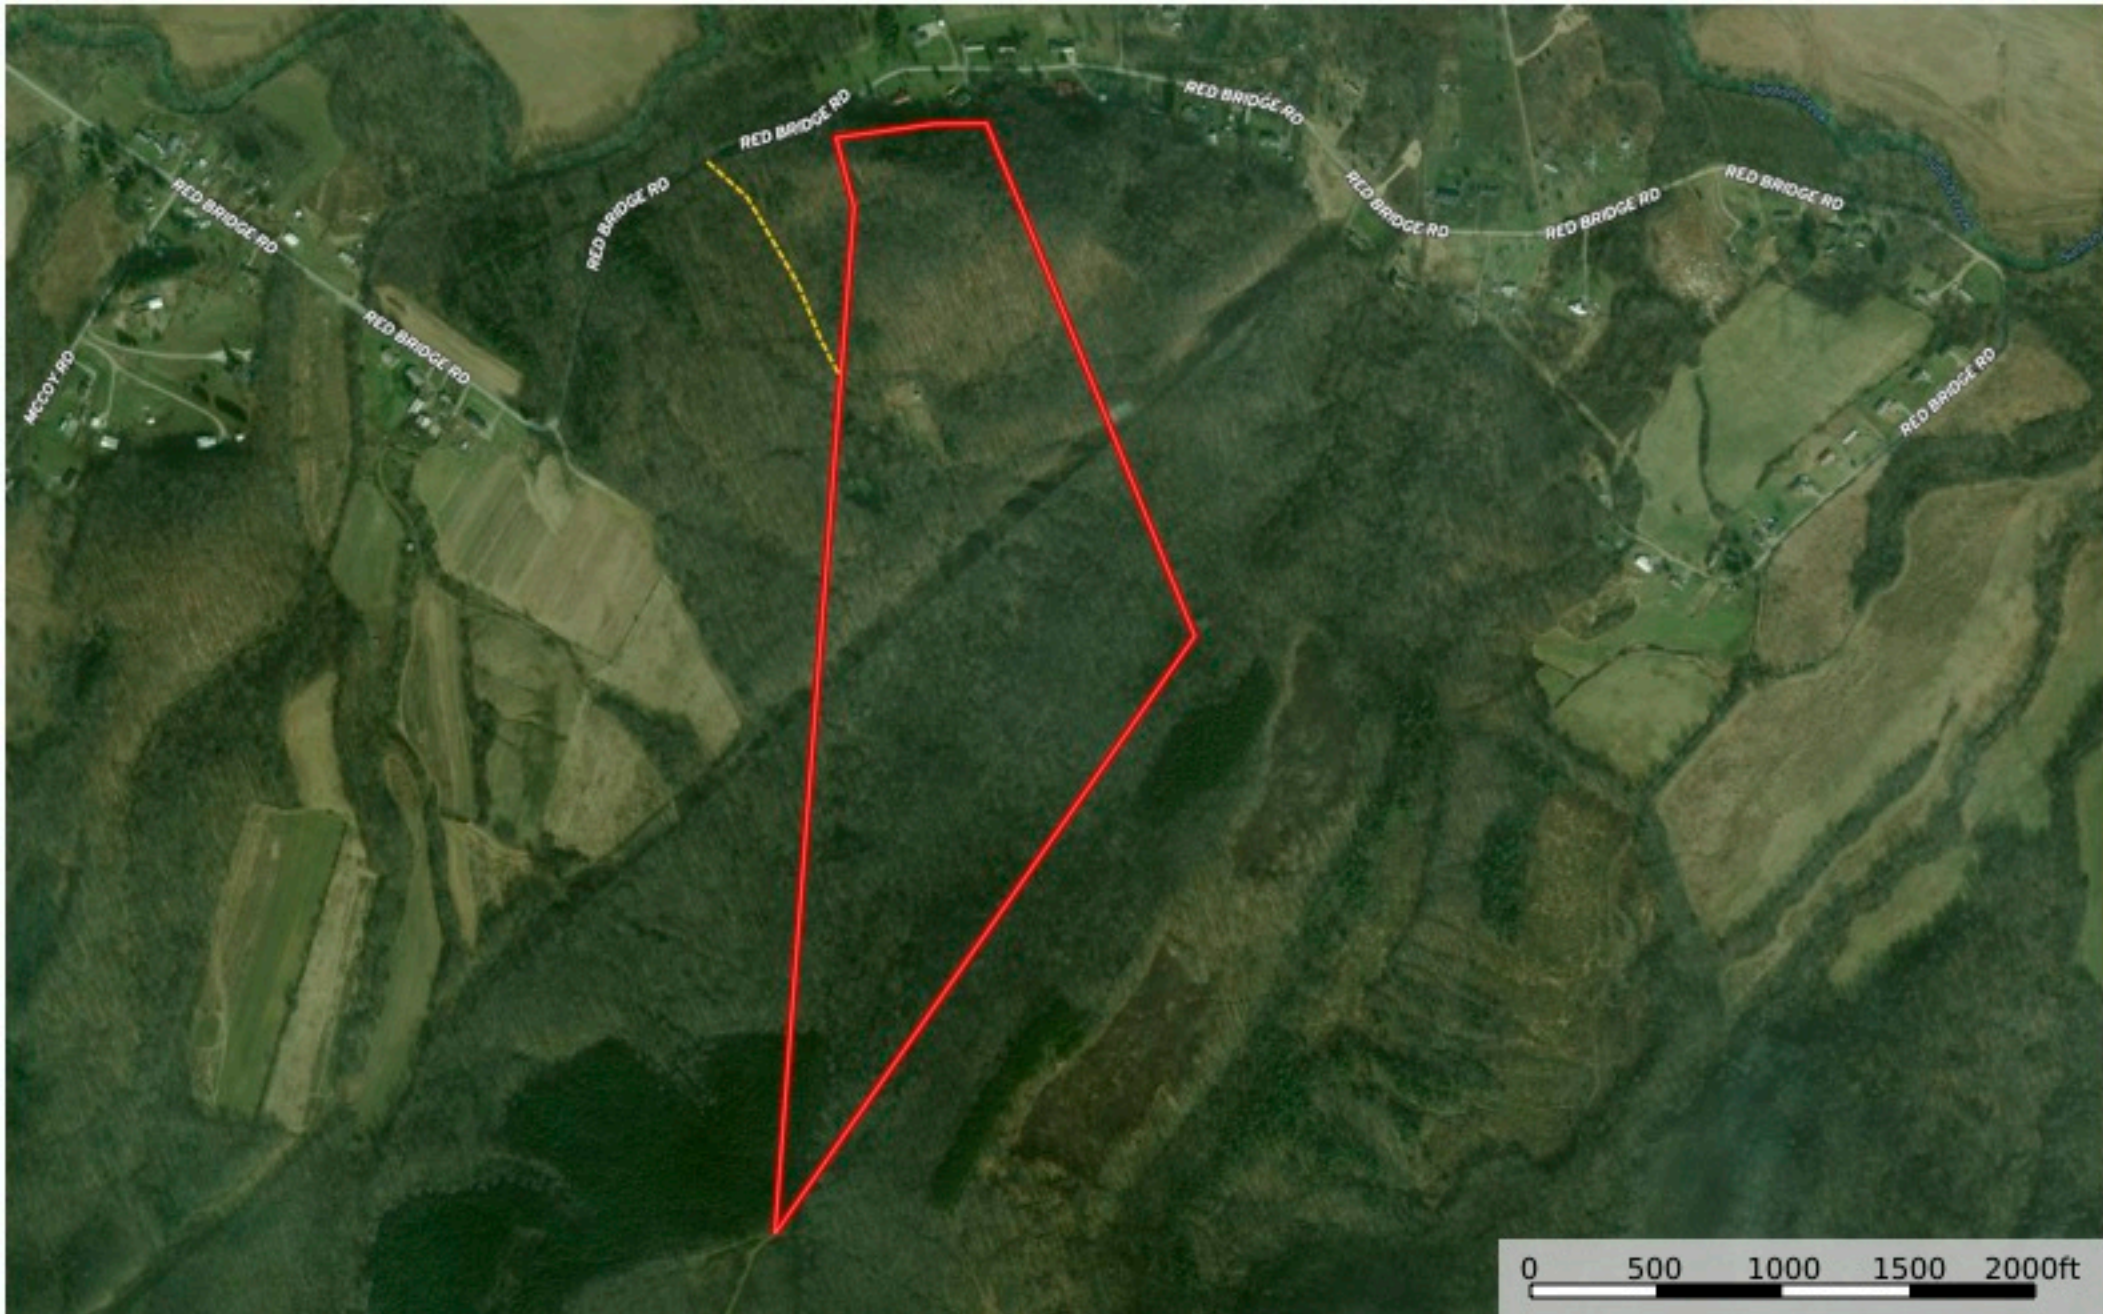

**Red Bridge Rd 86**  
Pike County, Ohio, 86.2 AC +/-

— Road / Trail    □ Boundary