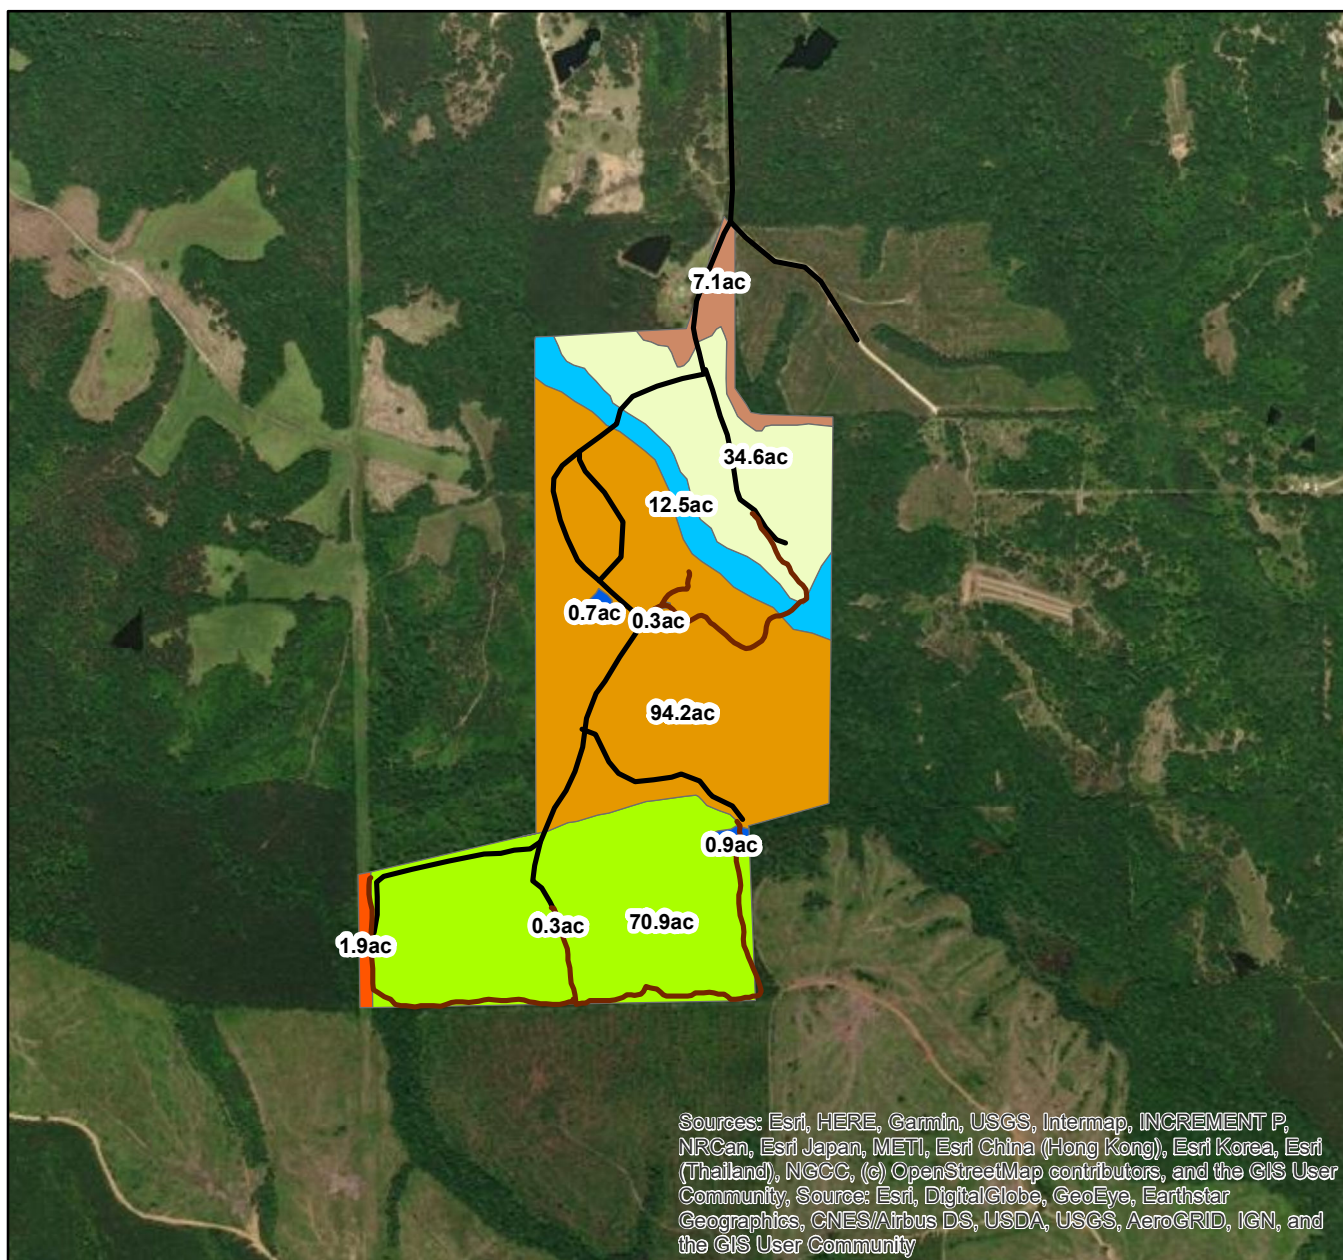

Little Tract north Pike County, AL

Legend

-  Access Trails
-  Primary Roads
- Stand_ID**
-  2005 Pine Plt
-  2009 Pine Plt
-  Mature Pine Plt
-  Natural Pine / Hwd
-  Pond
-  Powerline
-  SMZ
-  Wildlife Plot

**Mussel Creek
Forest Services**