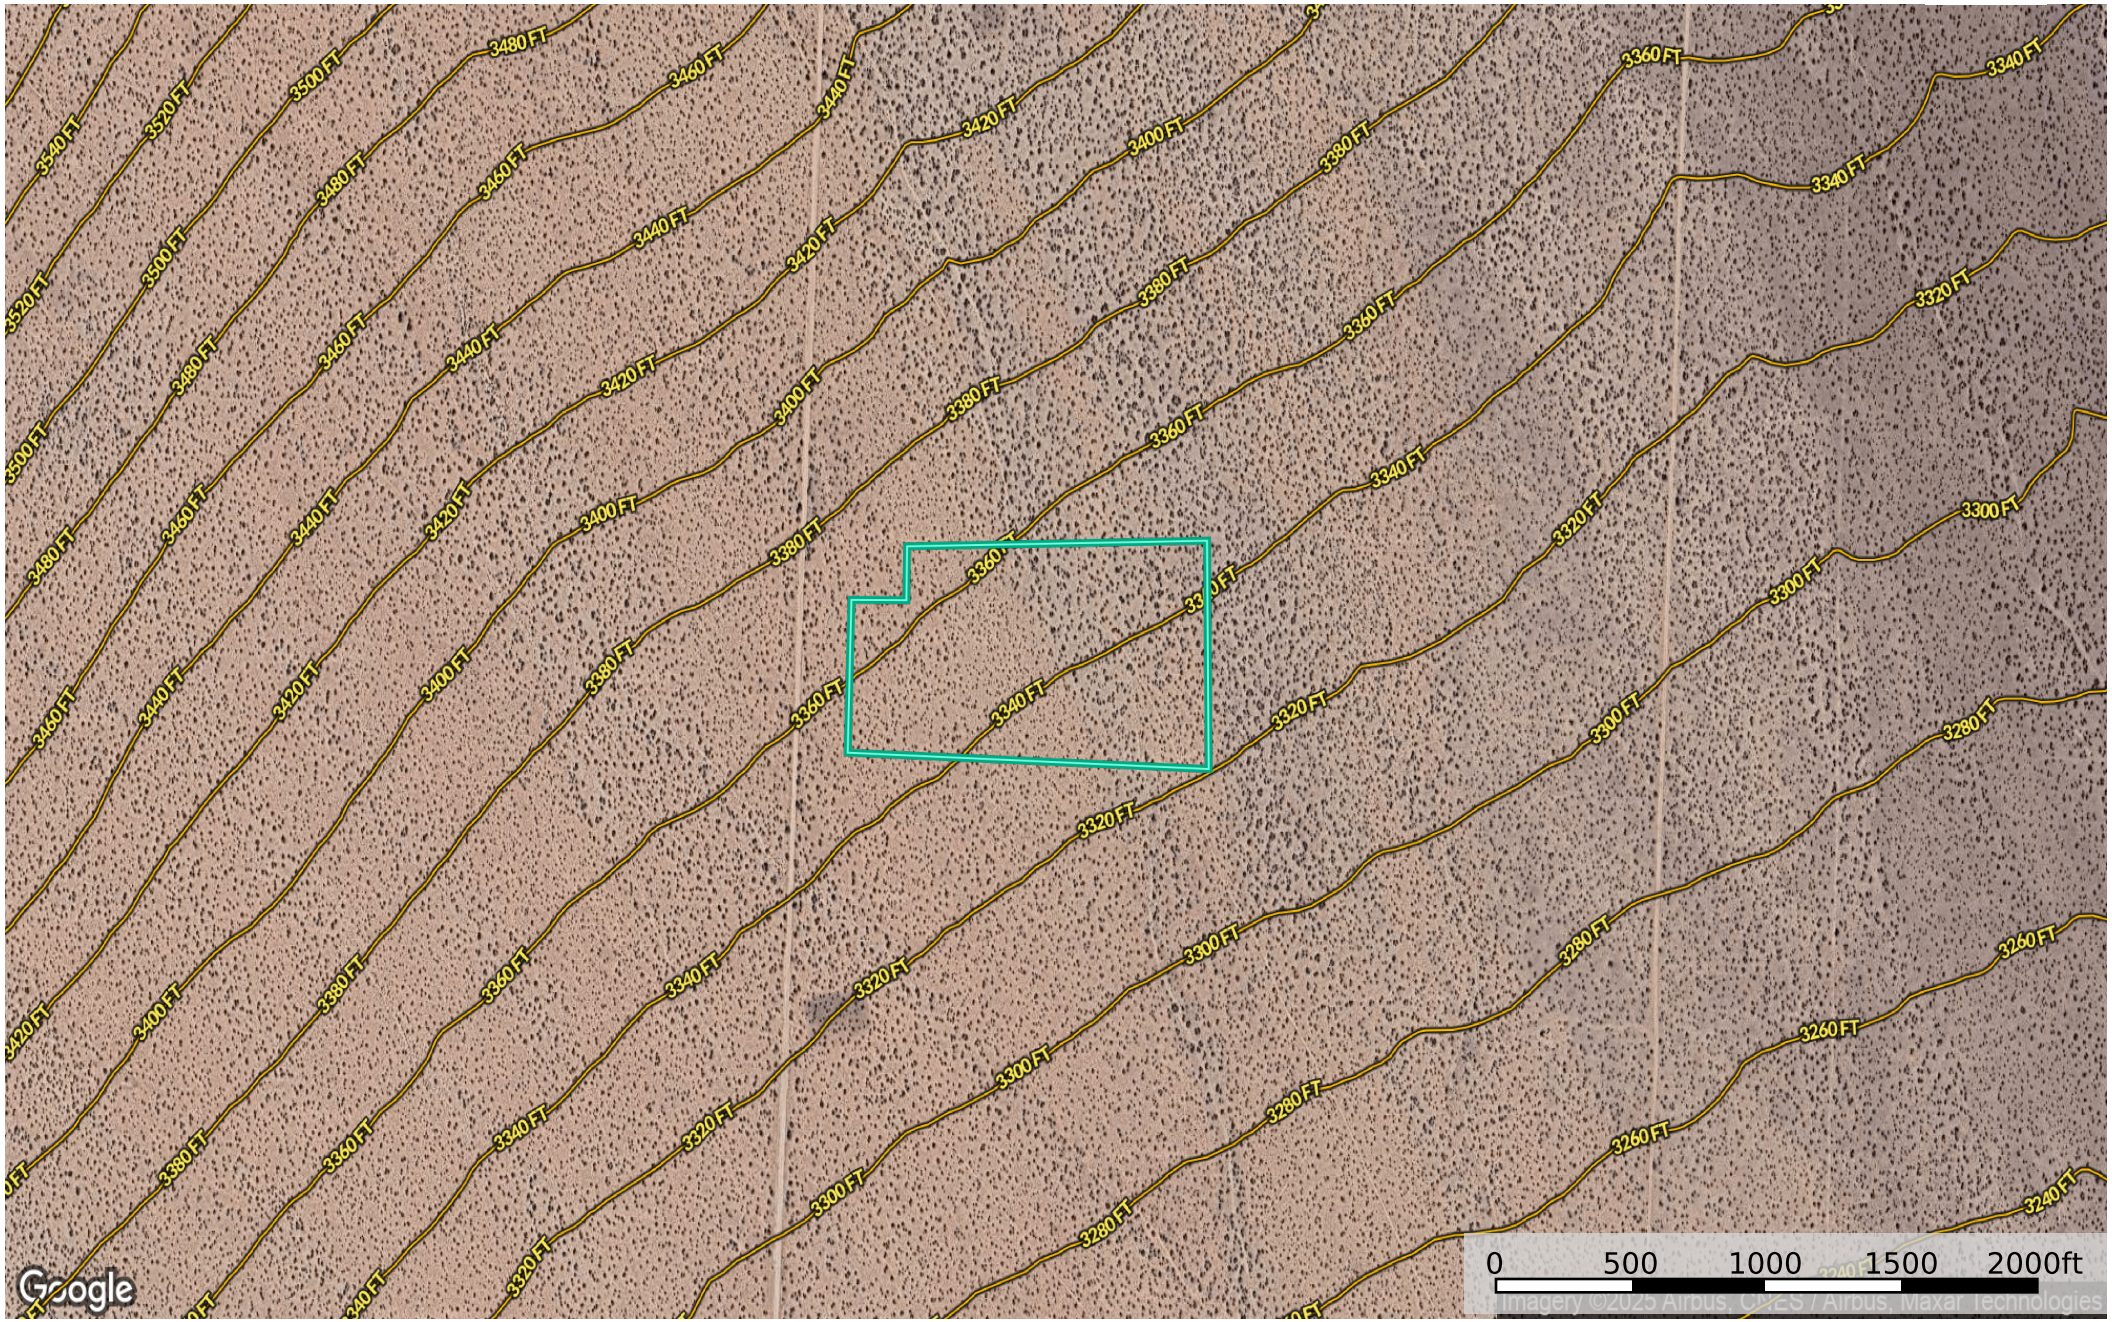

19.35 Acres - California City - Kern, CA - 271-050-24-00-1

California, 19.35 AC +/-

 Boundary