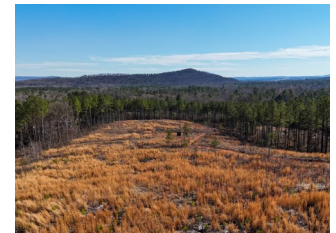

Lavender Mountain

Offered for \$4,500 / Acre

+/- 26.08 Acres | Huffaker Road NW | Floyd County, GA | 30165

This private piece sits on the side of Lavender Mountain and exhibits steep and rolling hills that provide fantastic mountain views. Much of the piece is clear cut but has a buffer of pine trees to provide privacy from neighbors. Has great wildlife opportunities year around. There is 300 feet of frontage along Huffaker Rd. Survey cost to buyer is \$1,800.00, Driveway permit will need to be applied for from Floyd County. Floyd County has marked where driveway will access property.