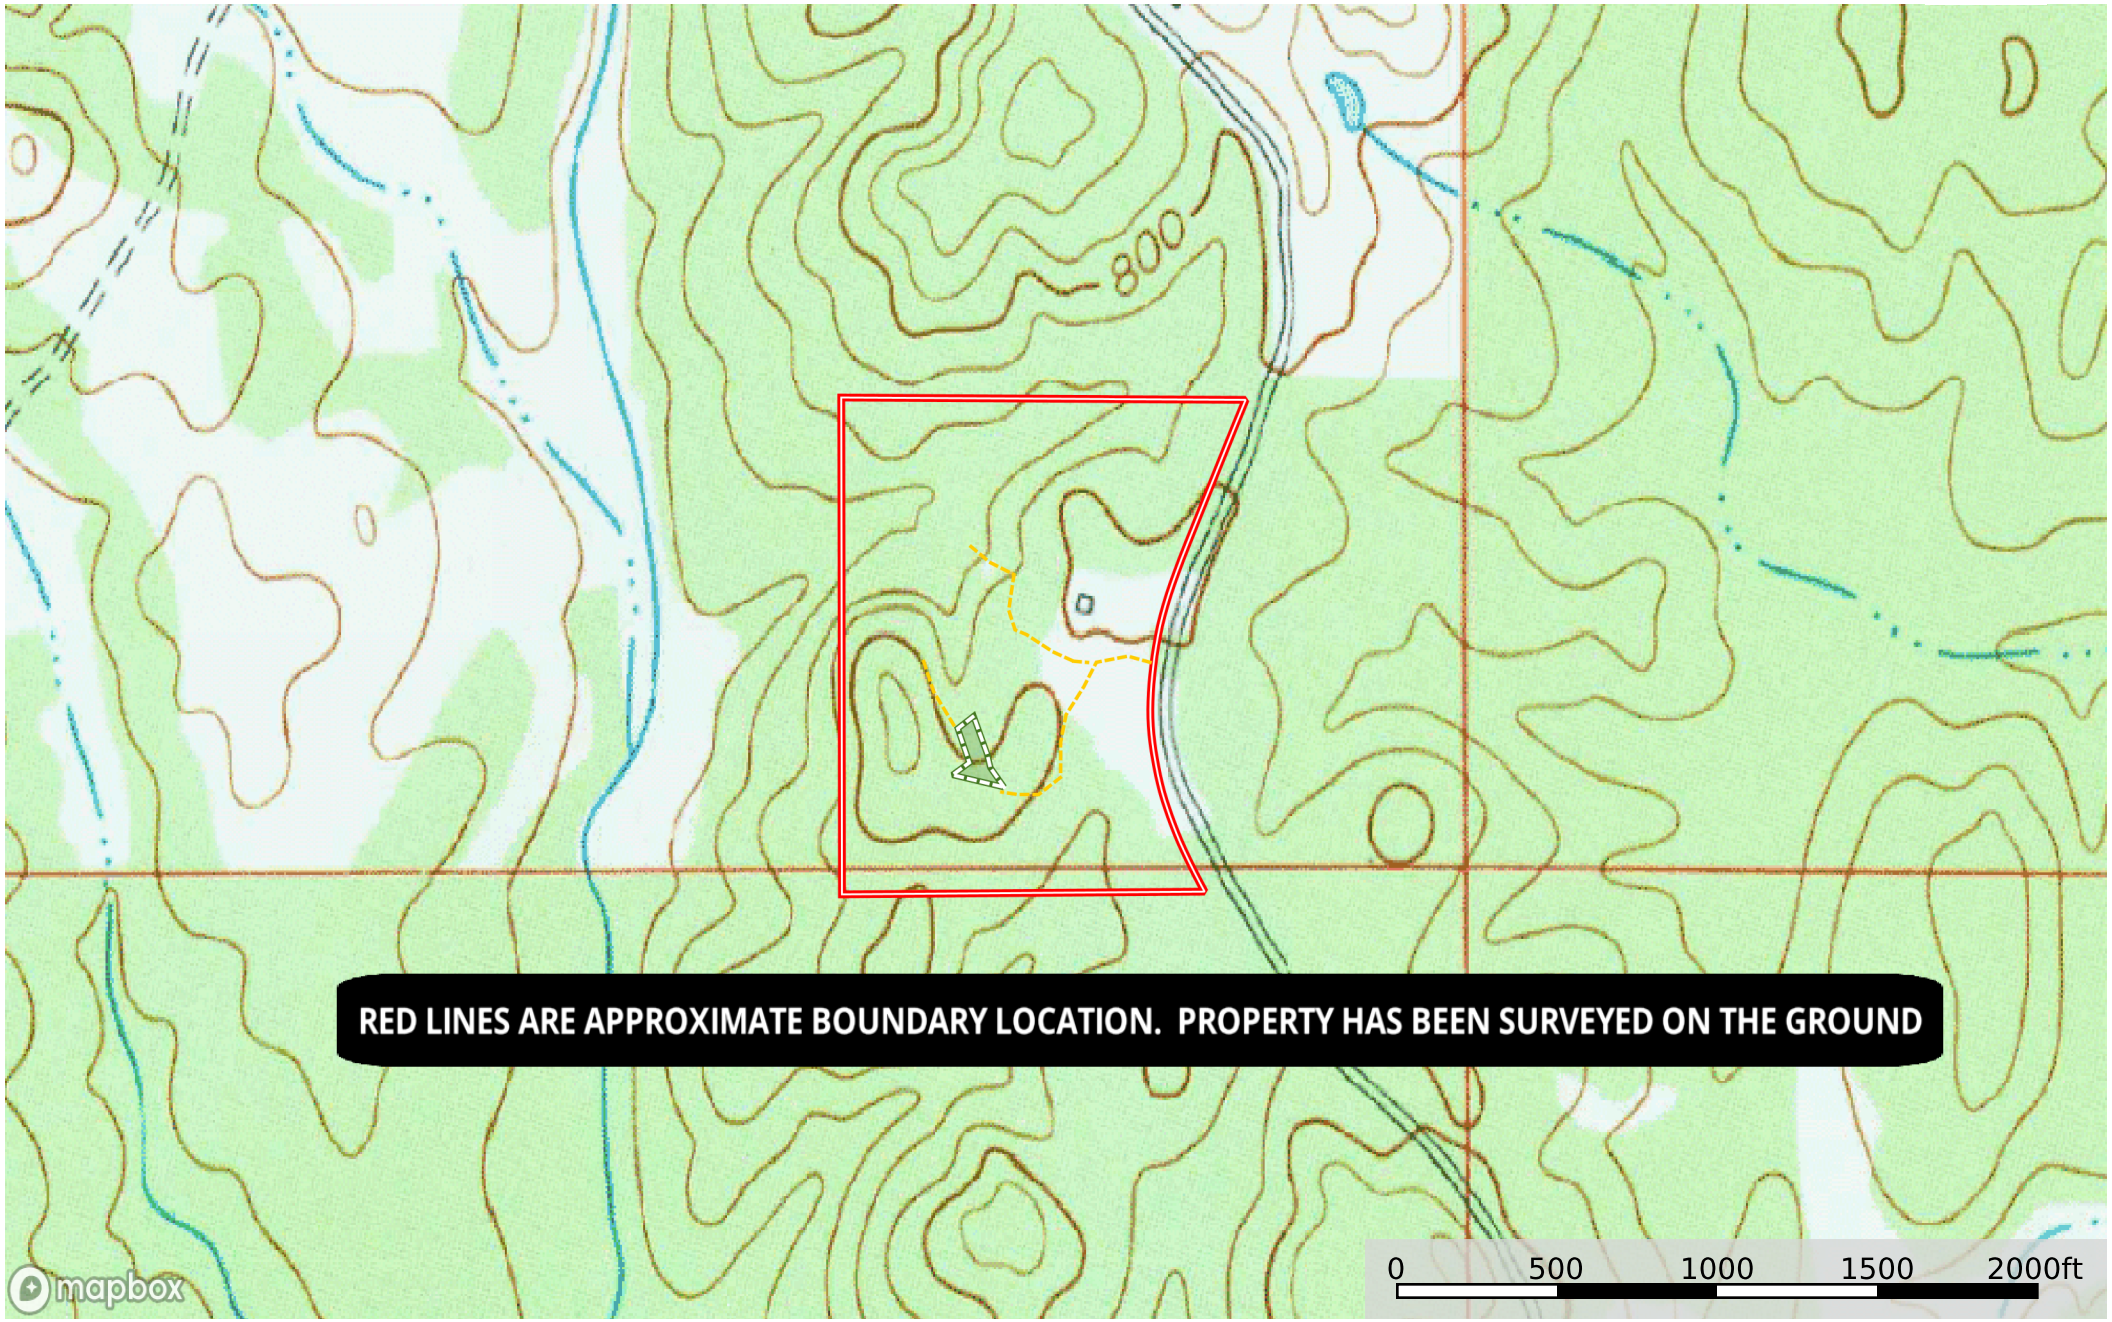

549 Parcel 1- Topo View
Tallapoosa County, Alabama, 32.76 AC +/-

RED LINES ARE APPROXIMATE BOUNDARY LOCATION. PROPERTY HAS BEEN SURVEYED ON THE GROUND

- Road / Trail
- Boundary 1
- Boundary