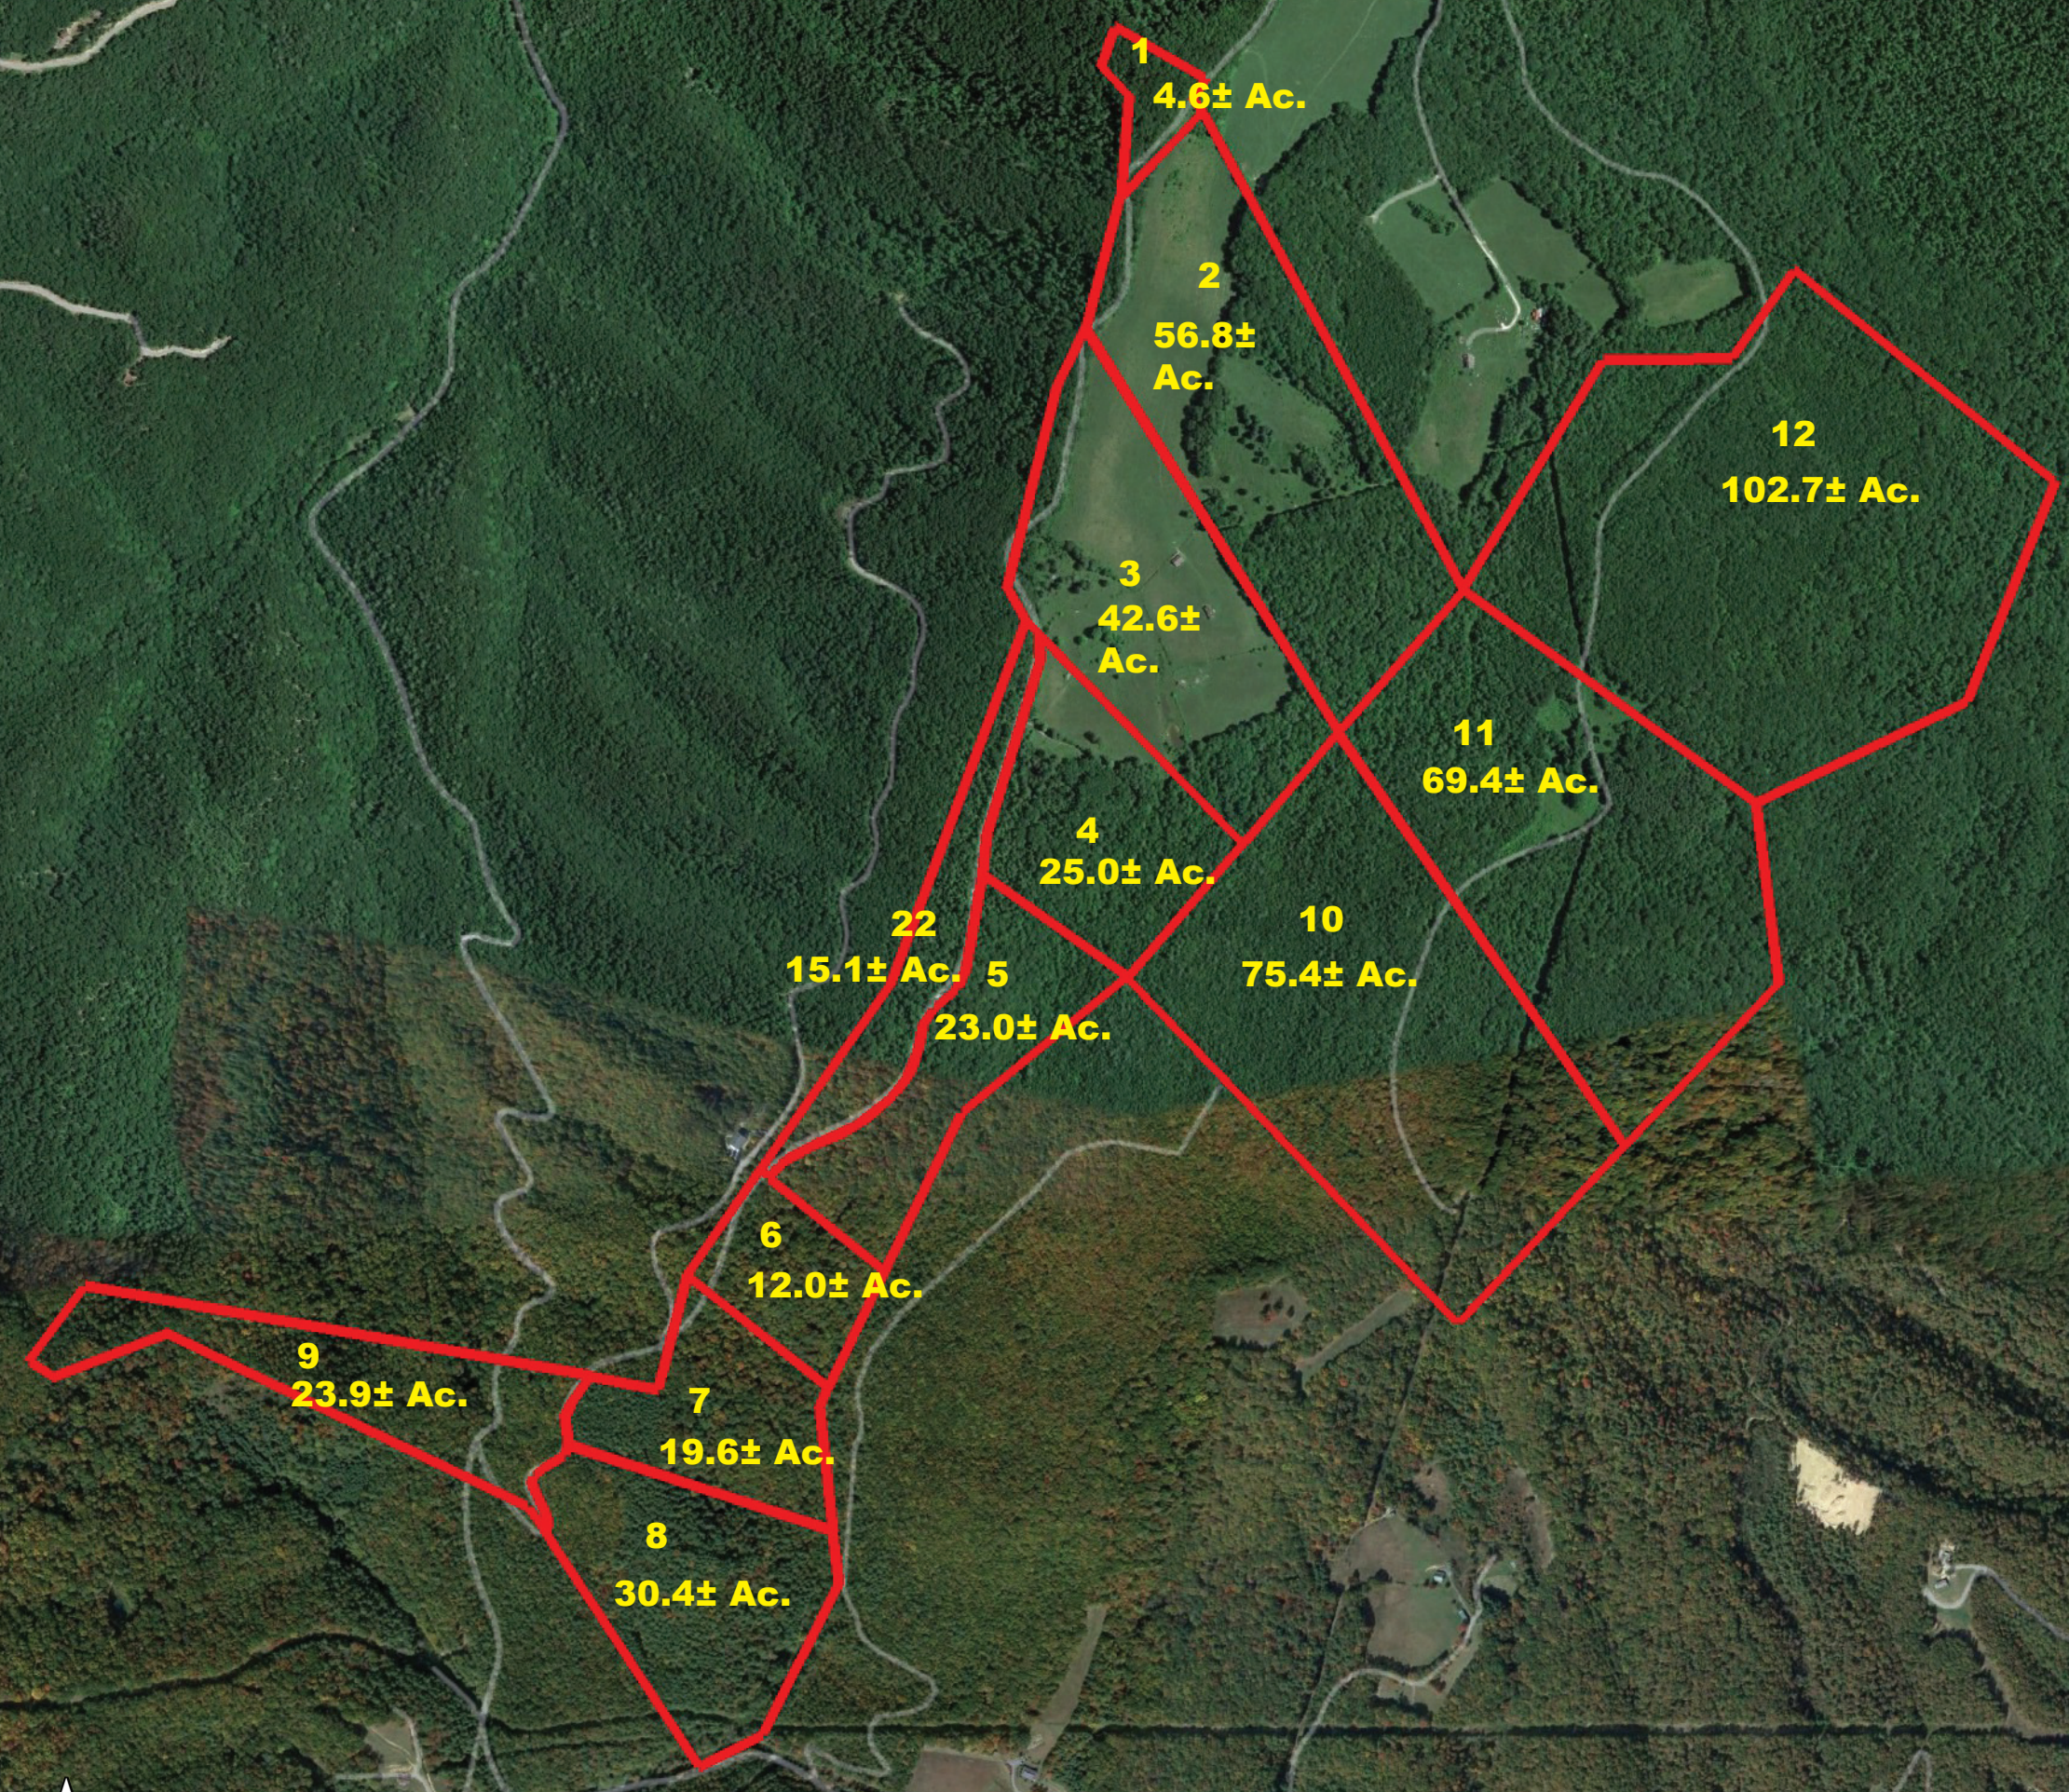

Kate's Mountain Farm
Monroe & Greenbriar Counties, WV
Boundaries are Approximate
Date: 10/22/24

500± Ac.

Google Earth

2000 ft