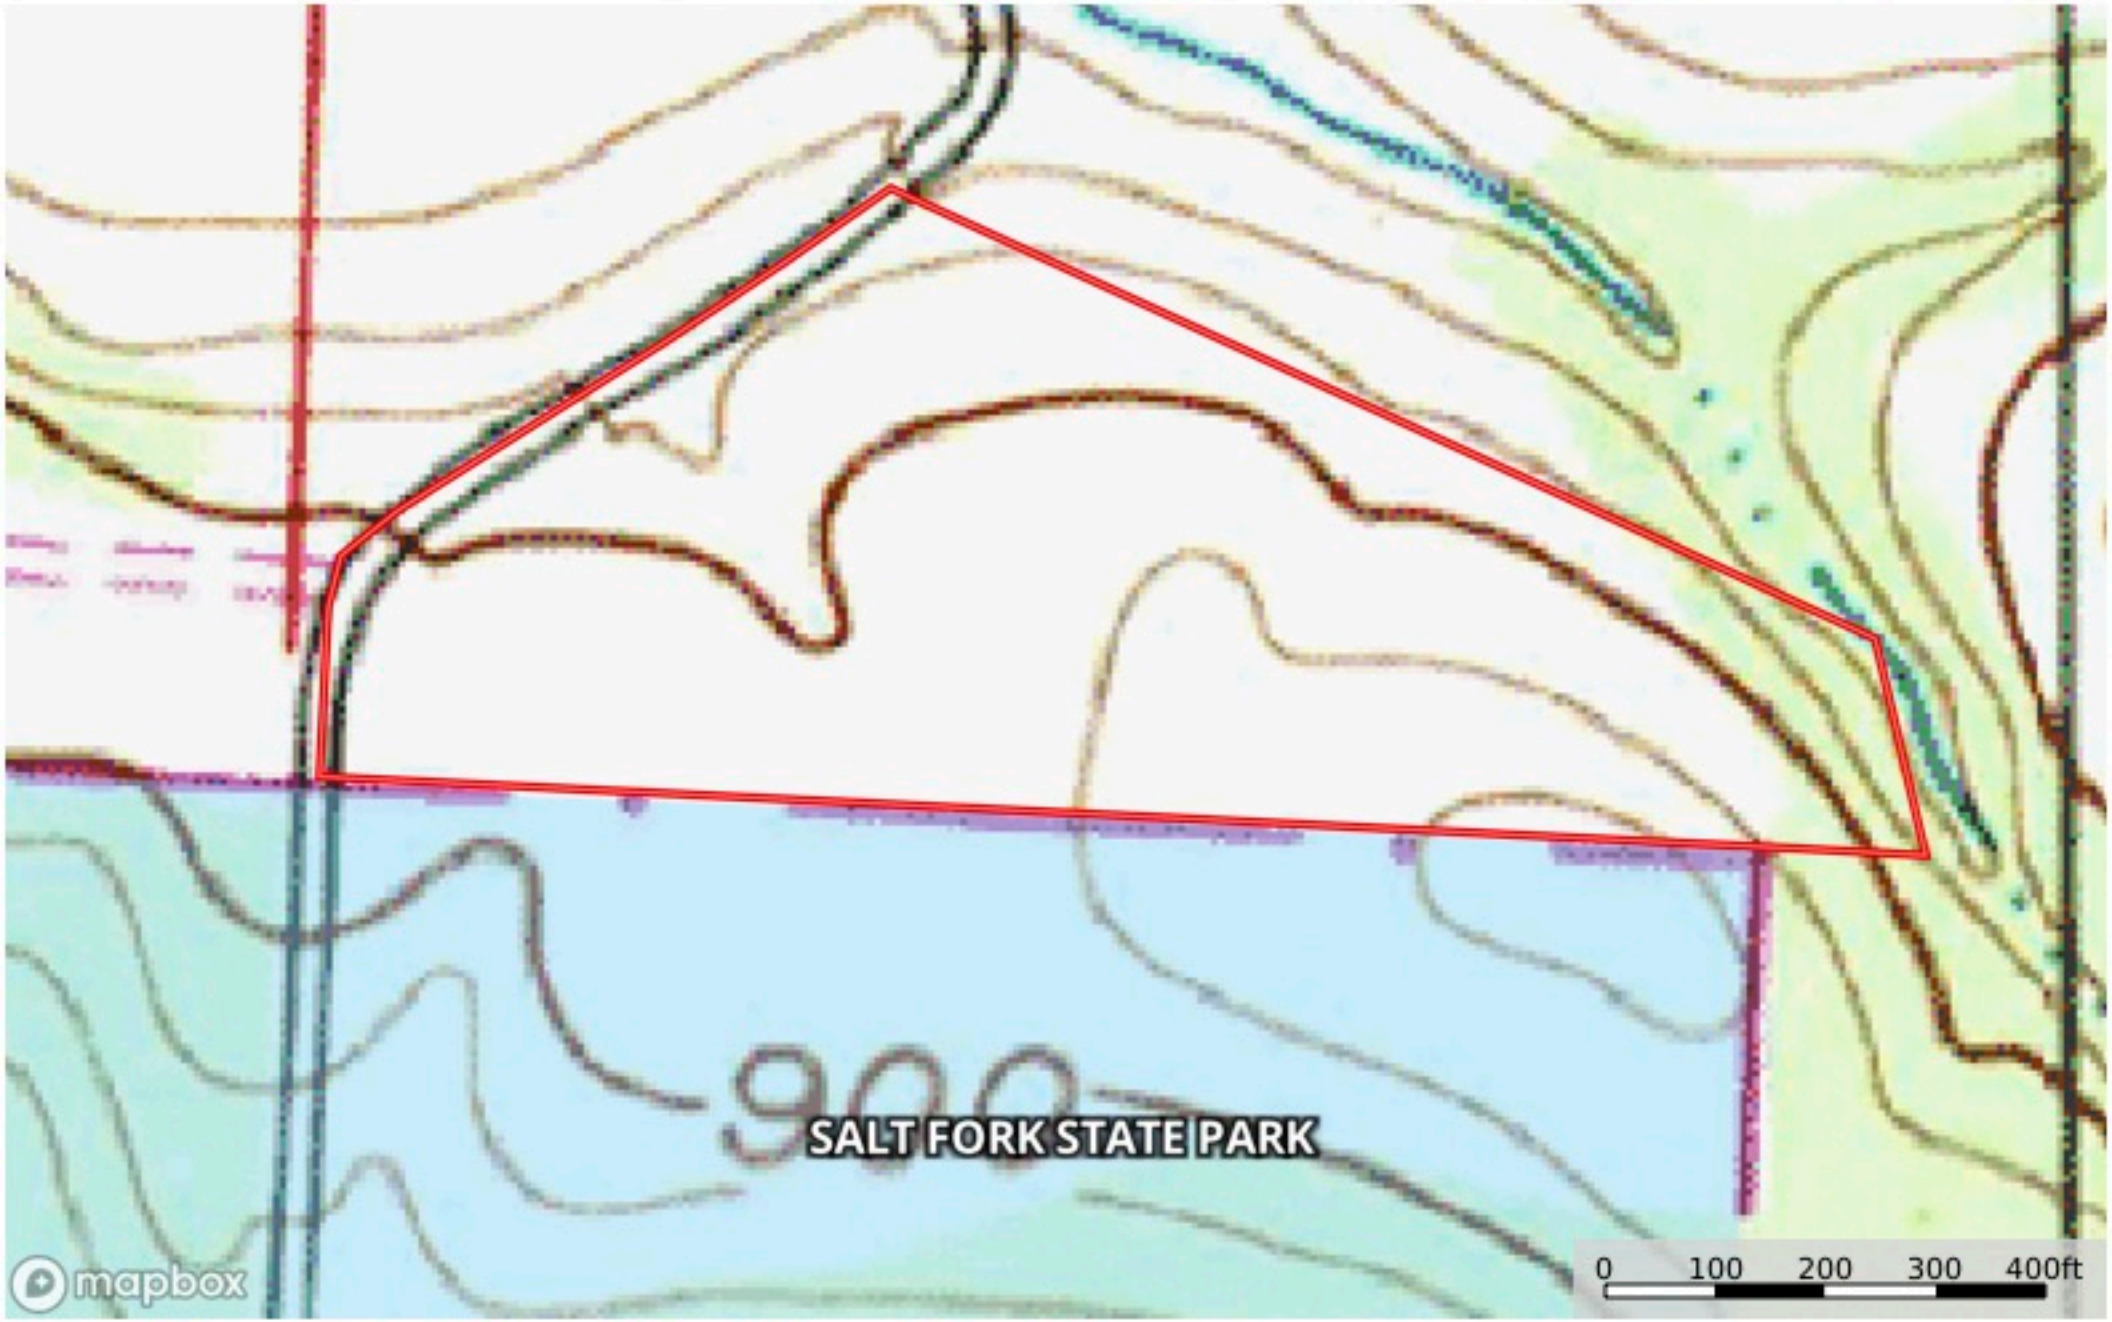

Rye Ln 12.2  
Guernsey County, Ohio, 12.2 AC +/-

- Boundary
- Forest Service
- State Land
- Fish and Wildlife
- National Park
- Other
- BUM
- Local Government