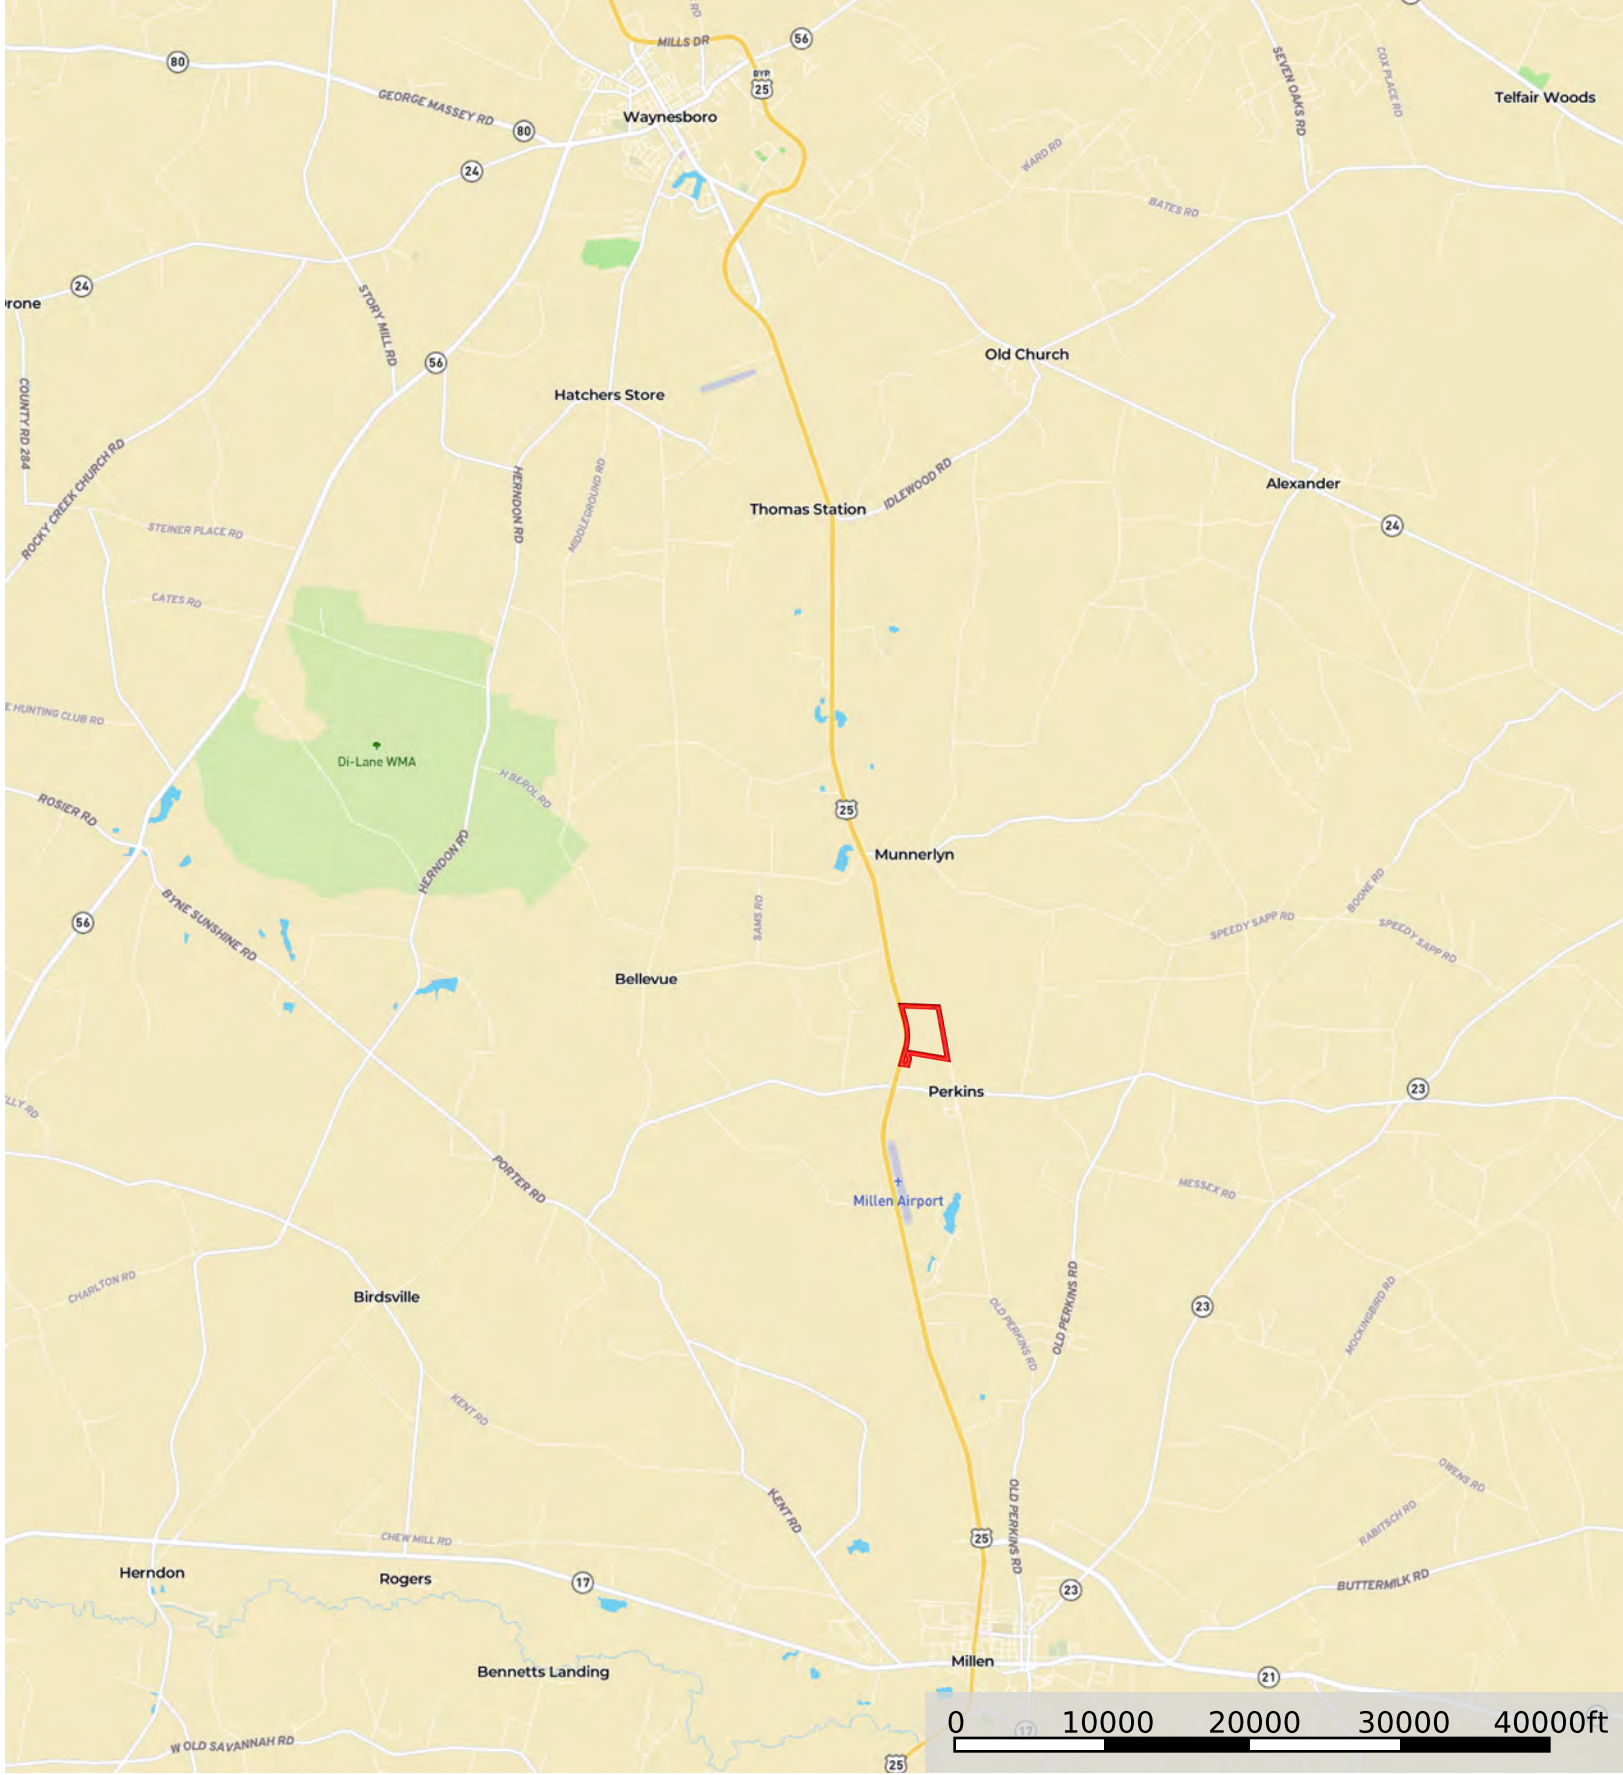

185.38+/- acres Hwy 25 North

Jenkins County, Burke County, Georgia, AC +/-

 Boundary