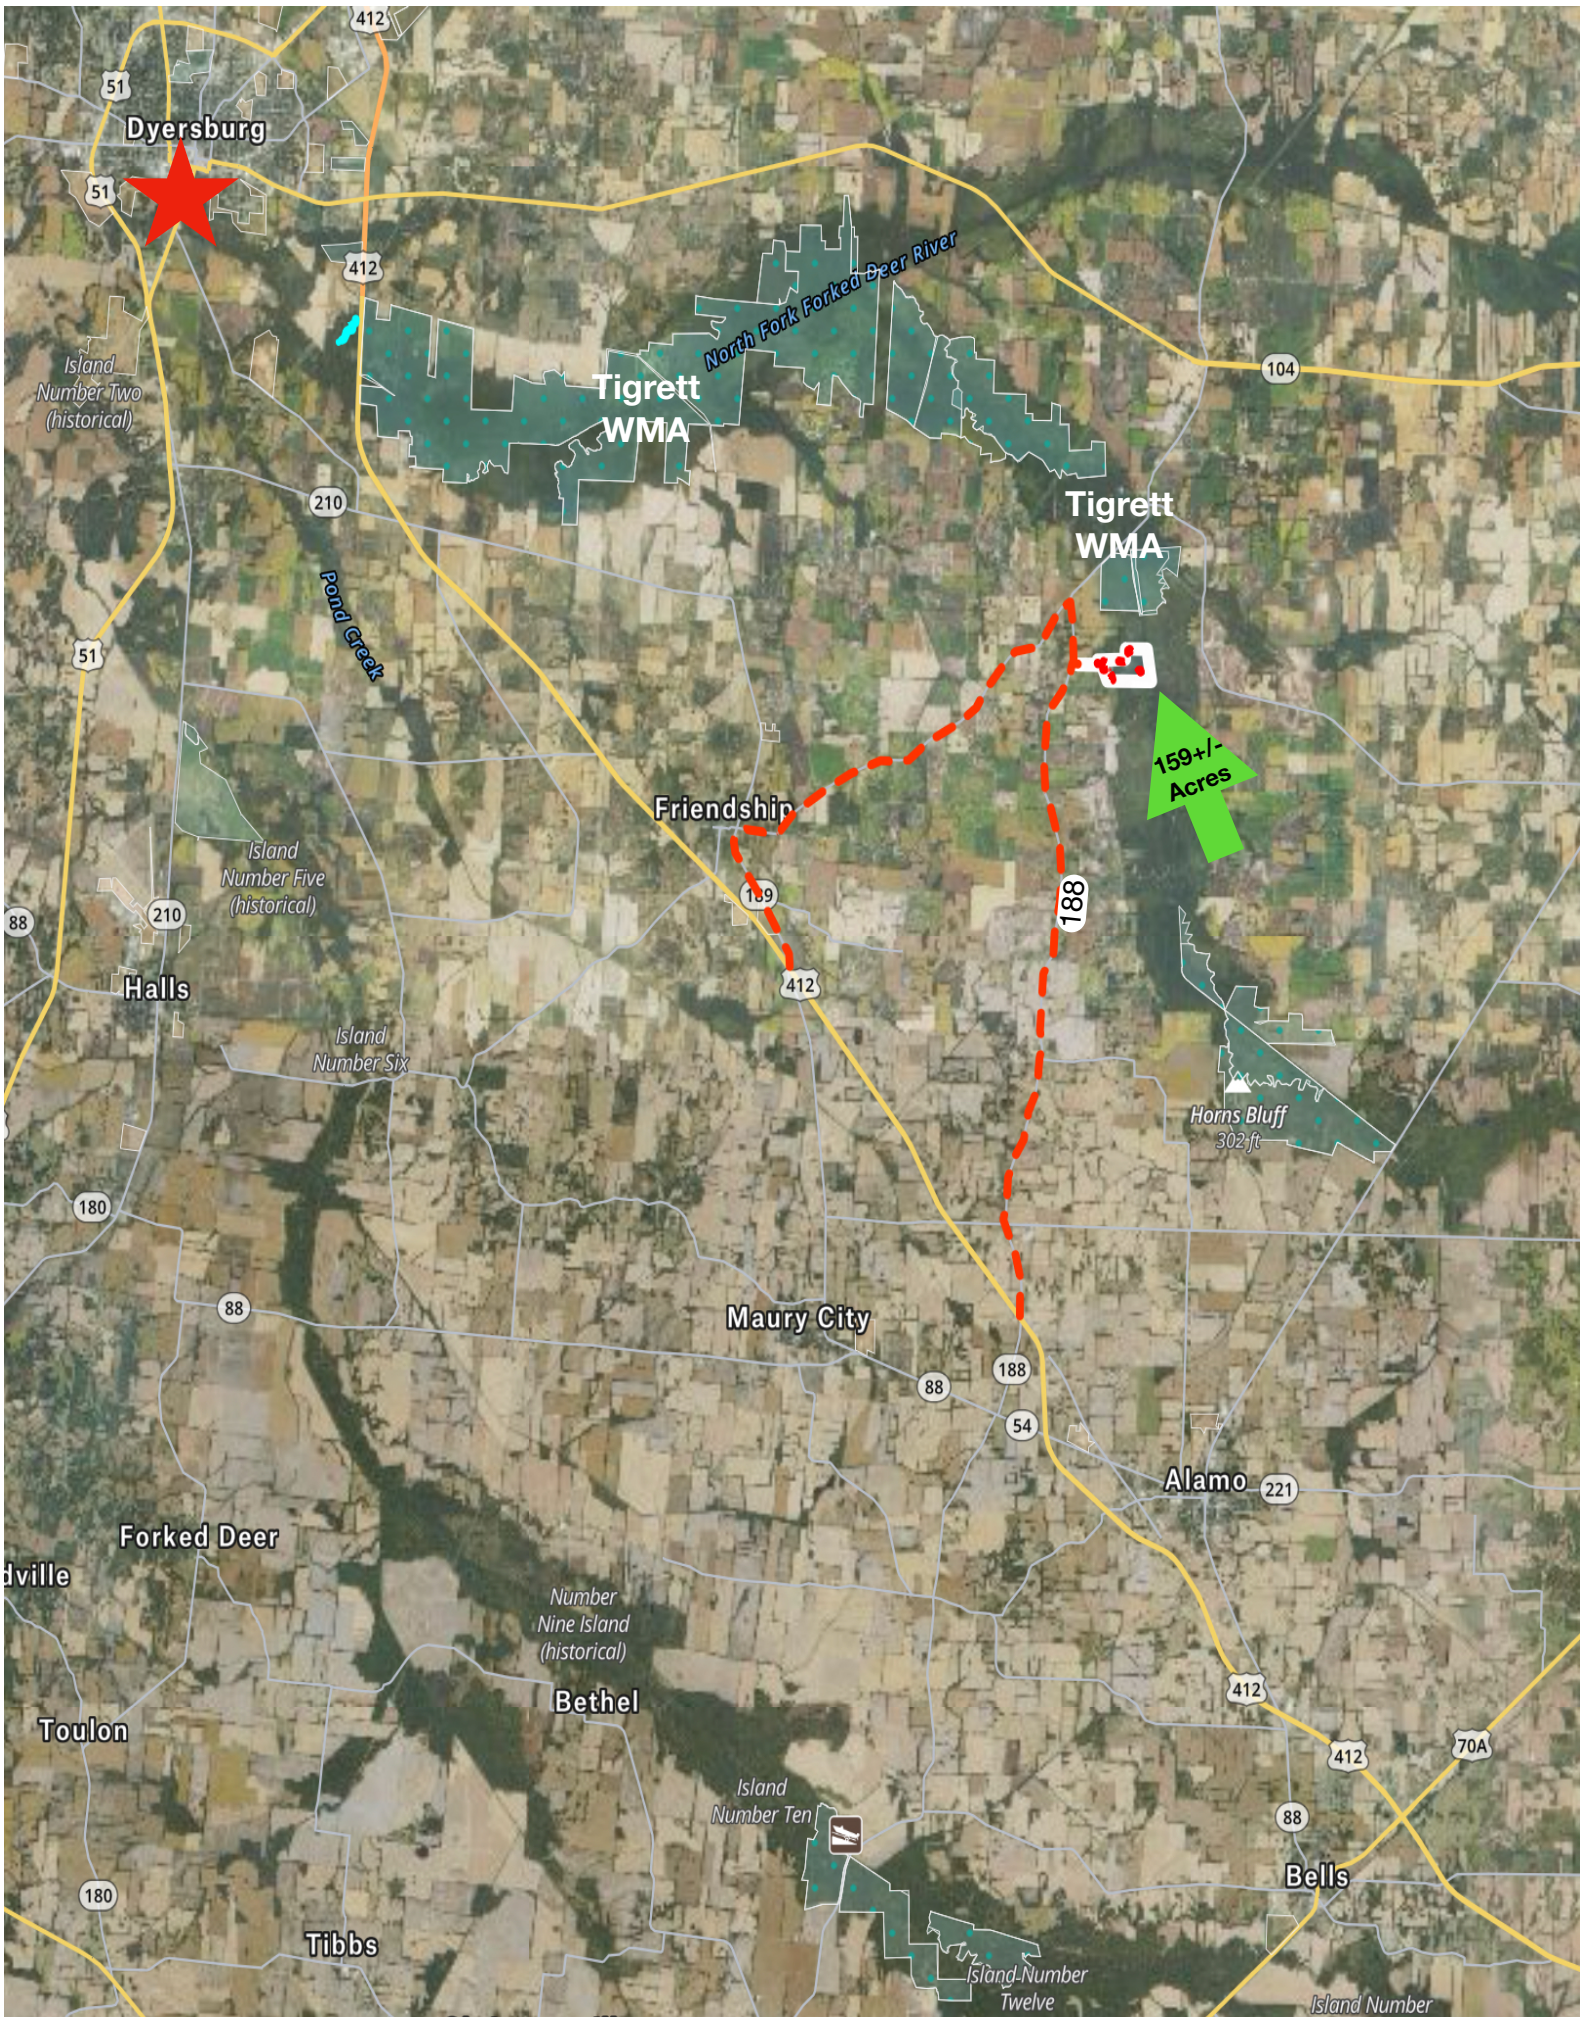

Middle Fork Forked Deer River
CROCKETT COUNTY

th Rd

HWY 188

HWY 188

mapbox

Wilcox

Covered Boat Dock

Duck Blind 1

Open Hole for another Blind

Lodge

Duck Blind 2

20+/- Acre Food Plot for holding Ducks

Dyersburg

Tigrett
WMA

Tigrett
WMA

Friendship

Maury City

Alamo

Forked Deer

Bethel

Toulon

Tibbs

Bells

Island
Number Ten

180

88

Maury City

88

188

54

Alamo

221