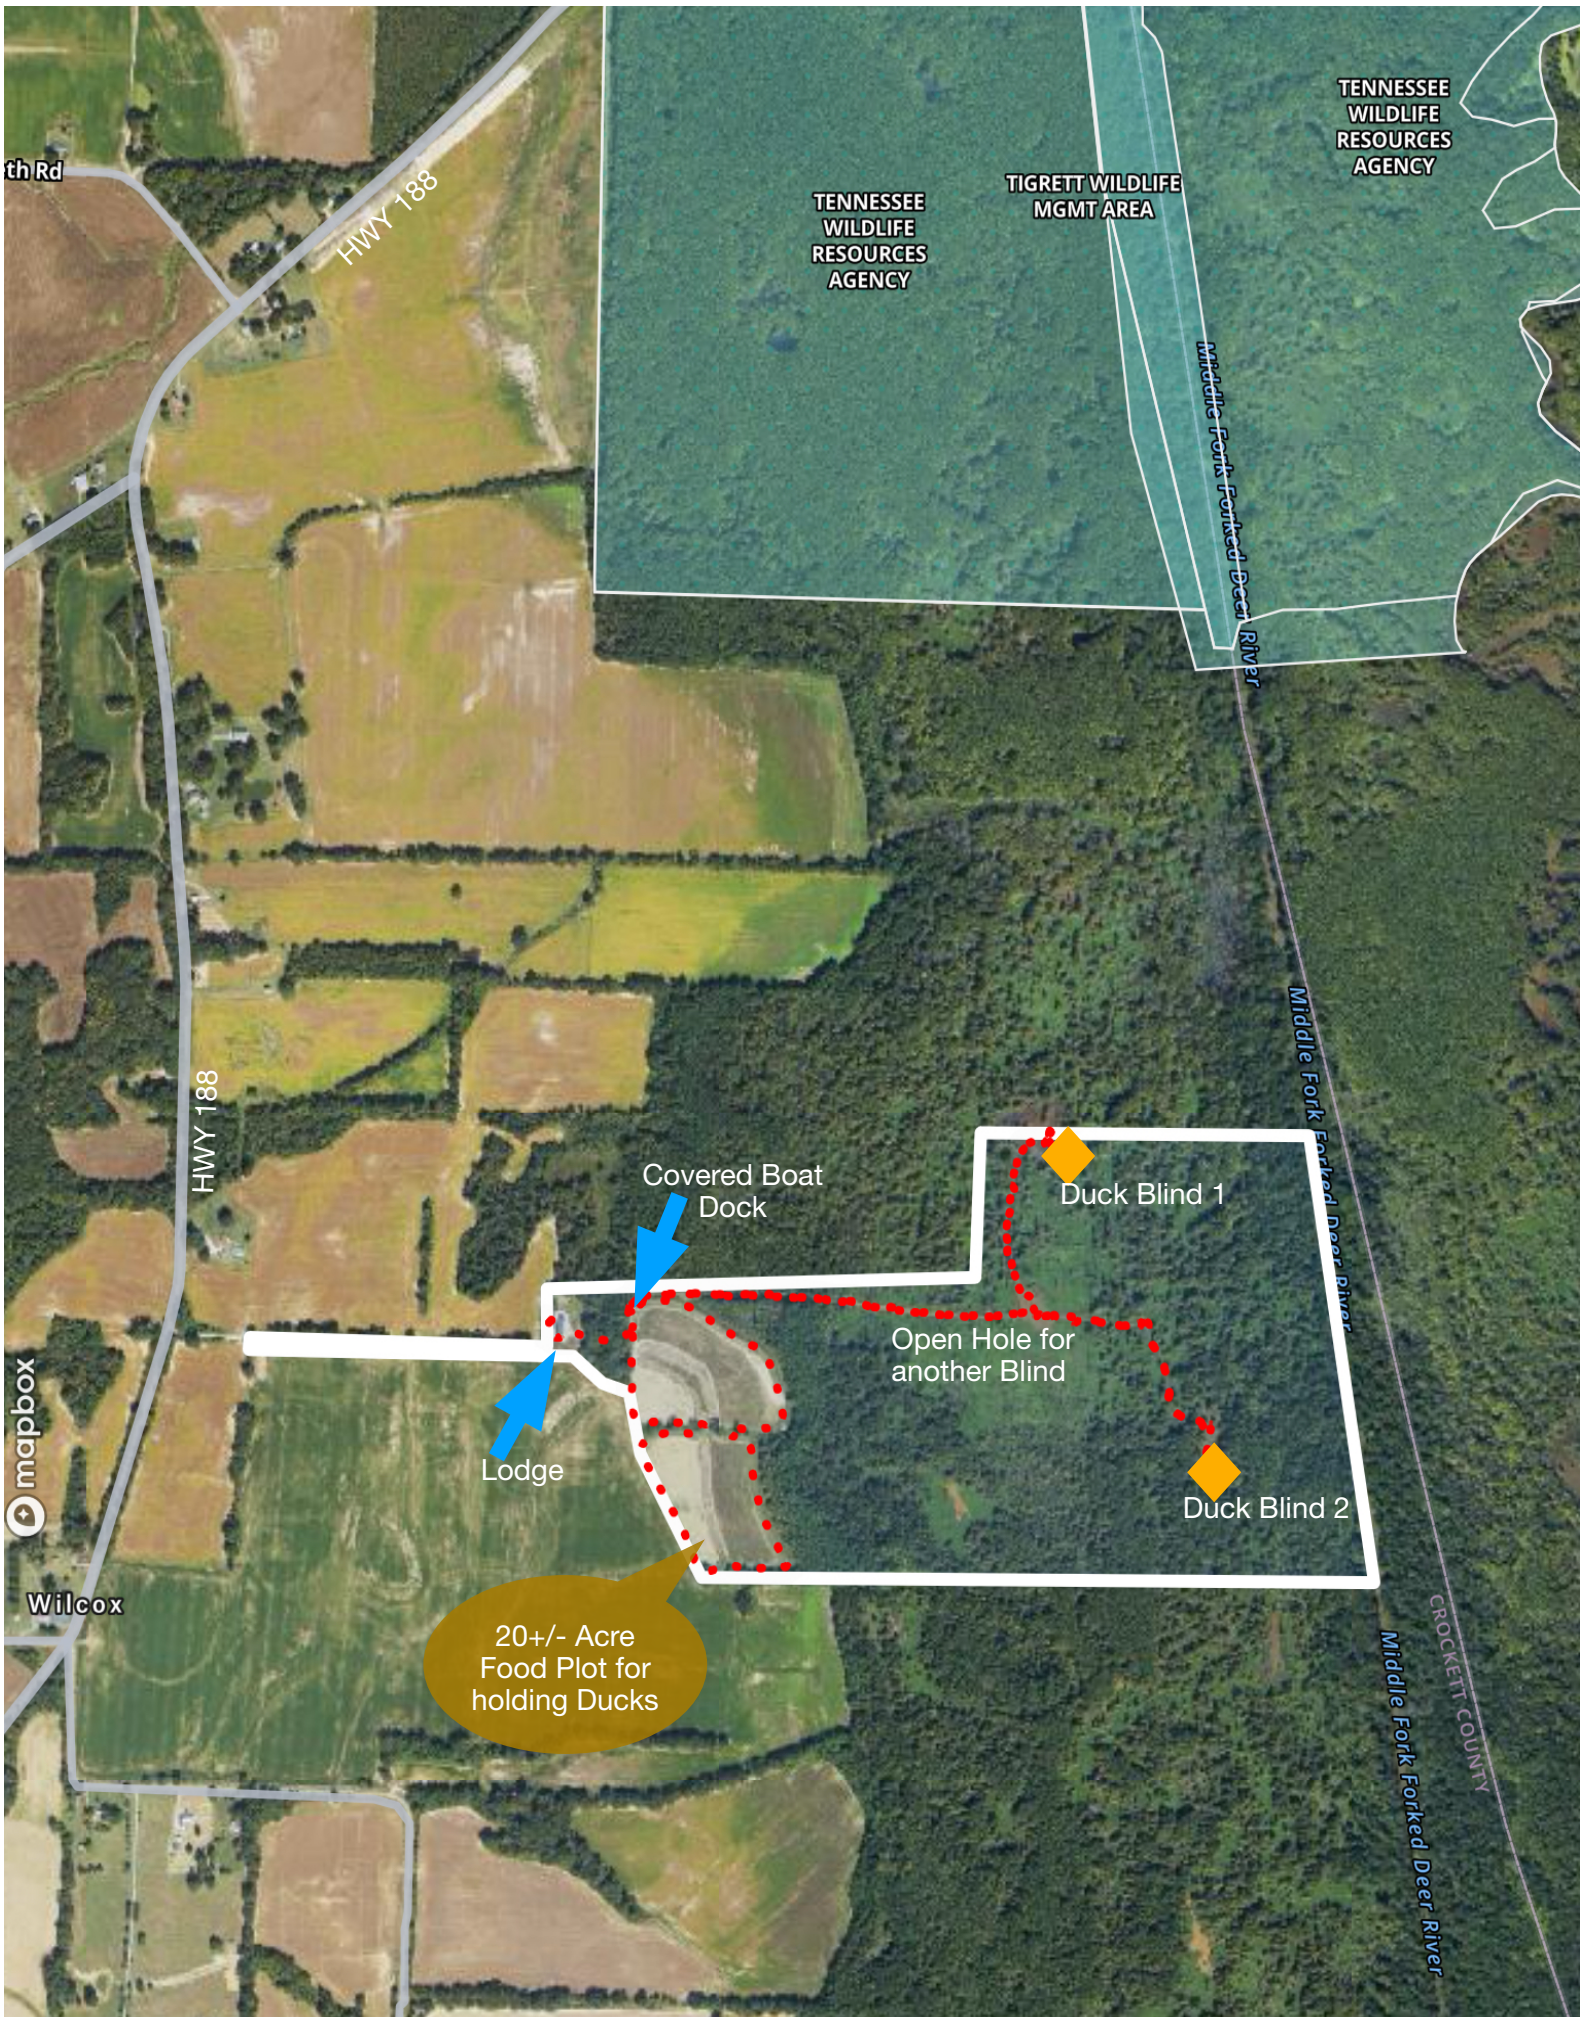

TENNESSEE WILDLIFE RESOURCES AGENCY

TENNESSEE WILDLIFE RESOURCES AGENCY

TIGRETT WILDLIFE MGMT AREA

Middle Fork Forked Deer River

Middle Fork Forked Deer River

Middle Fork Forked Deer River
CROCKETT COUNTY

th Rd

HWY 188

HWY 188

mapbox

Wilcox

Covered Boat Dock

Duck Blind 1

Open Hole for another Blind

Lodge

Duck Blind 2

20+/- Acre Food Plot for holding Ducks