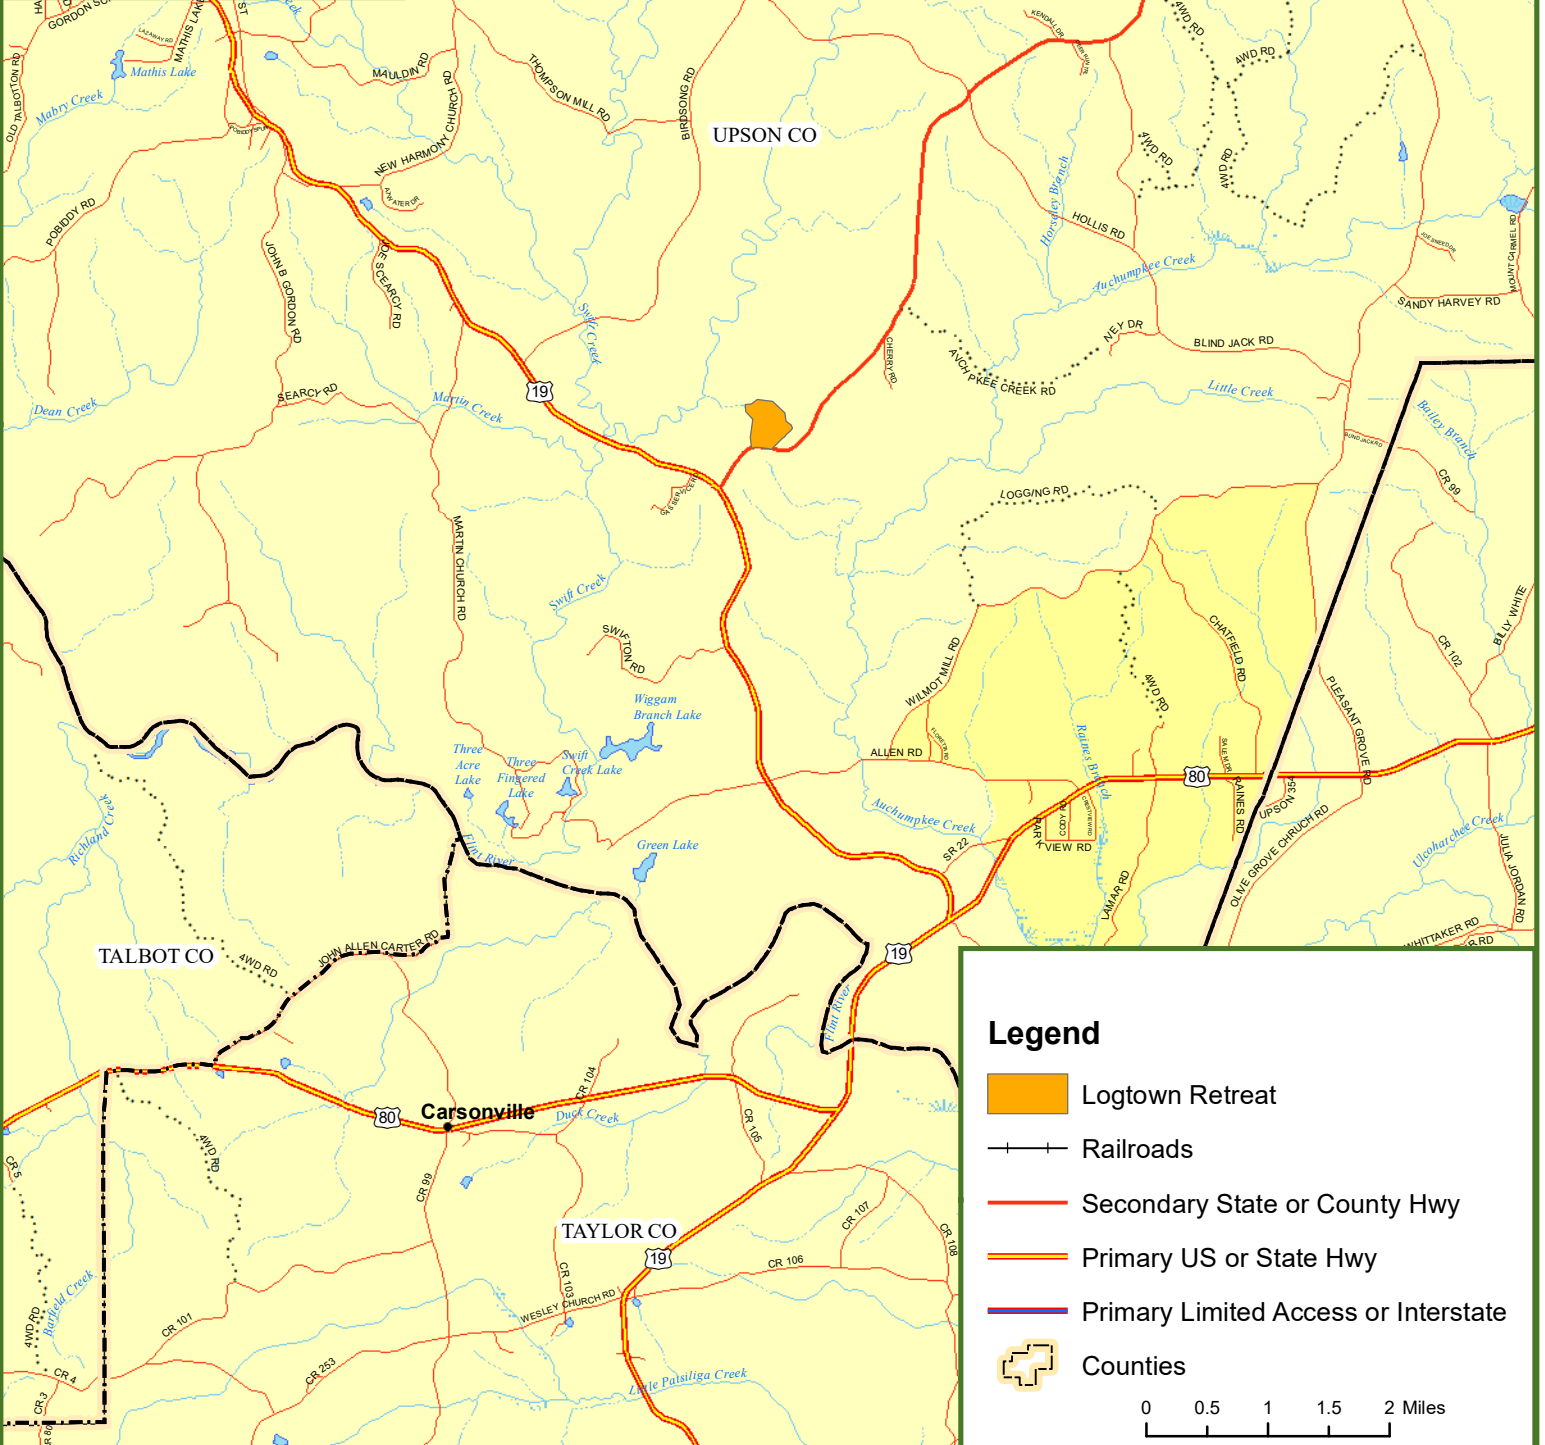

# Locus Map Logtown Retreat Upson County, GA 68.00 ± Acres

### Legend

-  Logtown Retreat
-  Railroads
-  Secondary State or County Hwy
-  Primary US or State Hwy
-  Primary Limited Access or Interstate
-  Counties