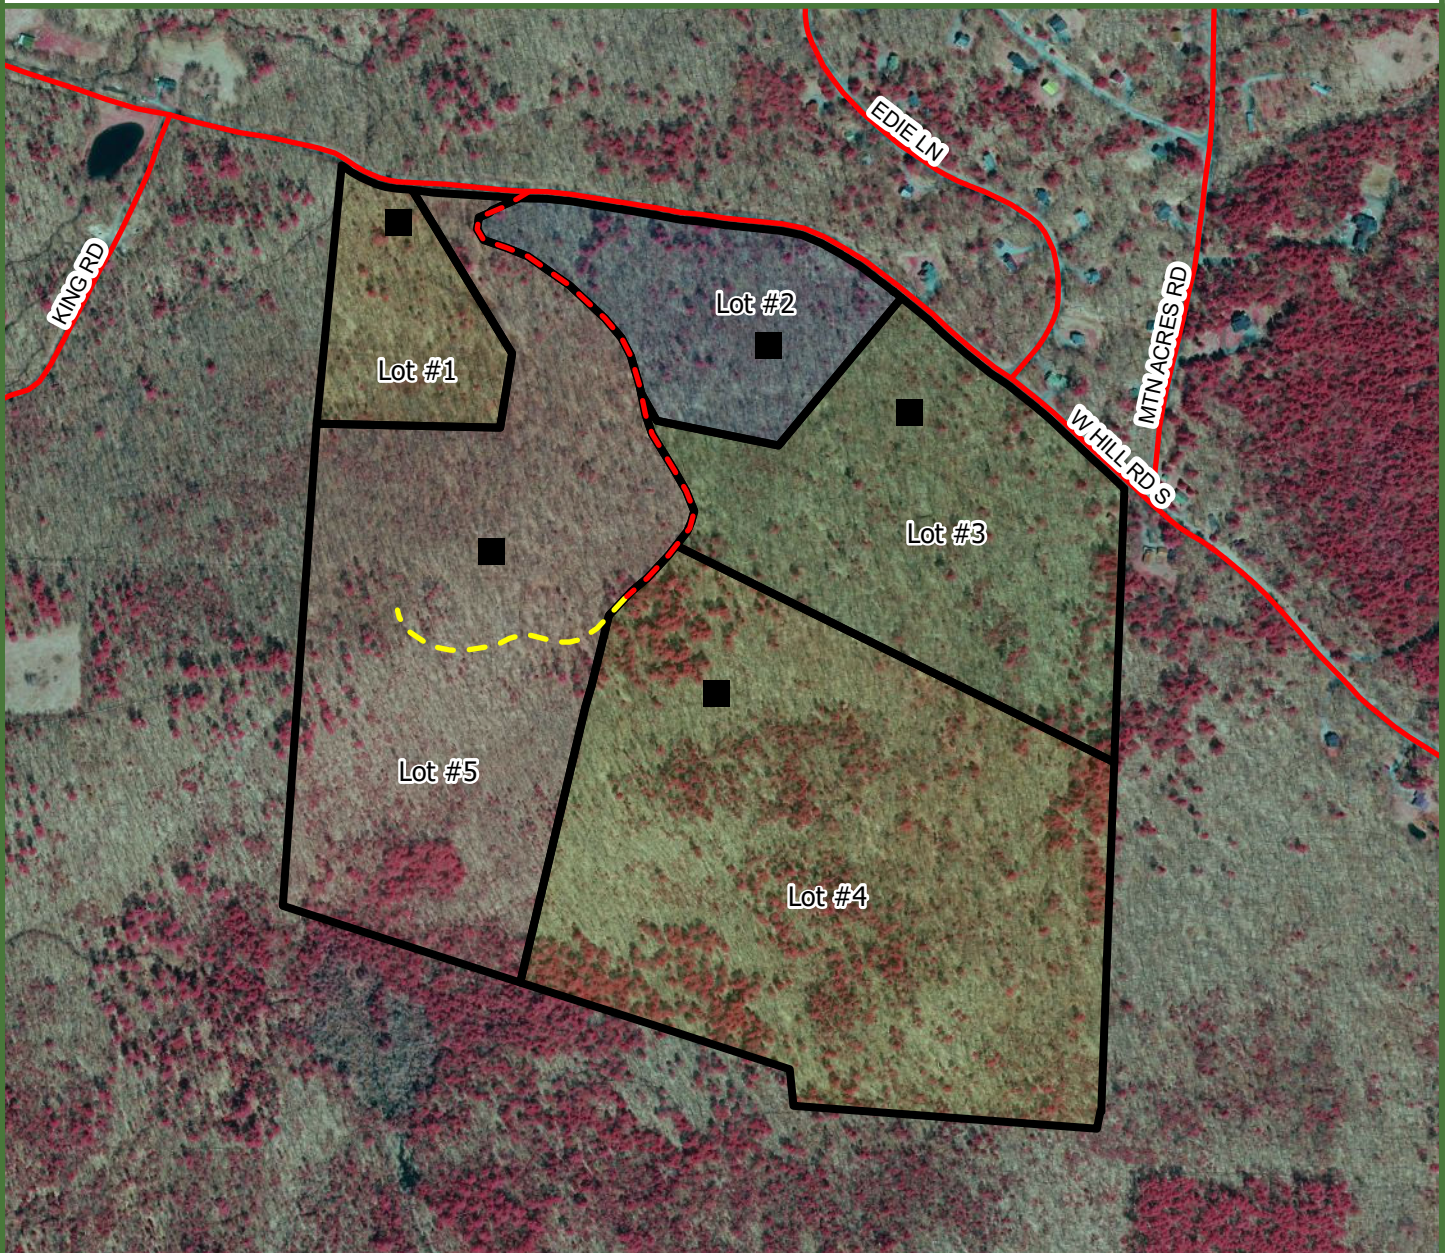

Cotswold Hill Parcels

180.87 Survey Acres
Jamaica, Windham County, Vermont

Legend

- Cotswold Hill Lots
 - Town Roads
 - Private Road
 - Lot #5 - Driveway
 - Septic Site
 - Town Line
- Lot #1 (10.25 Acres)
Lot #2 (15.27 Acres)
Lot #3 (34.53 Acres)
Lot #4 (68.89 Acres)
Lot #5 (51.93 Acres)

This is Not A Survey

Map produced from the best available information including VCGI town tax maps polygon, hand held GPS data, aerial photography and reference information obtained from publicly available GIS sources. Boundary lines portrayed on this map are approximate and could be different than the actual location of boundaries found in the field. Map is not a survey.