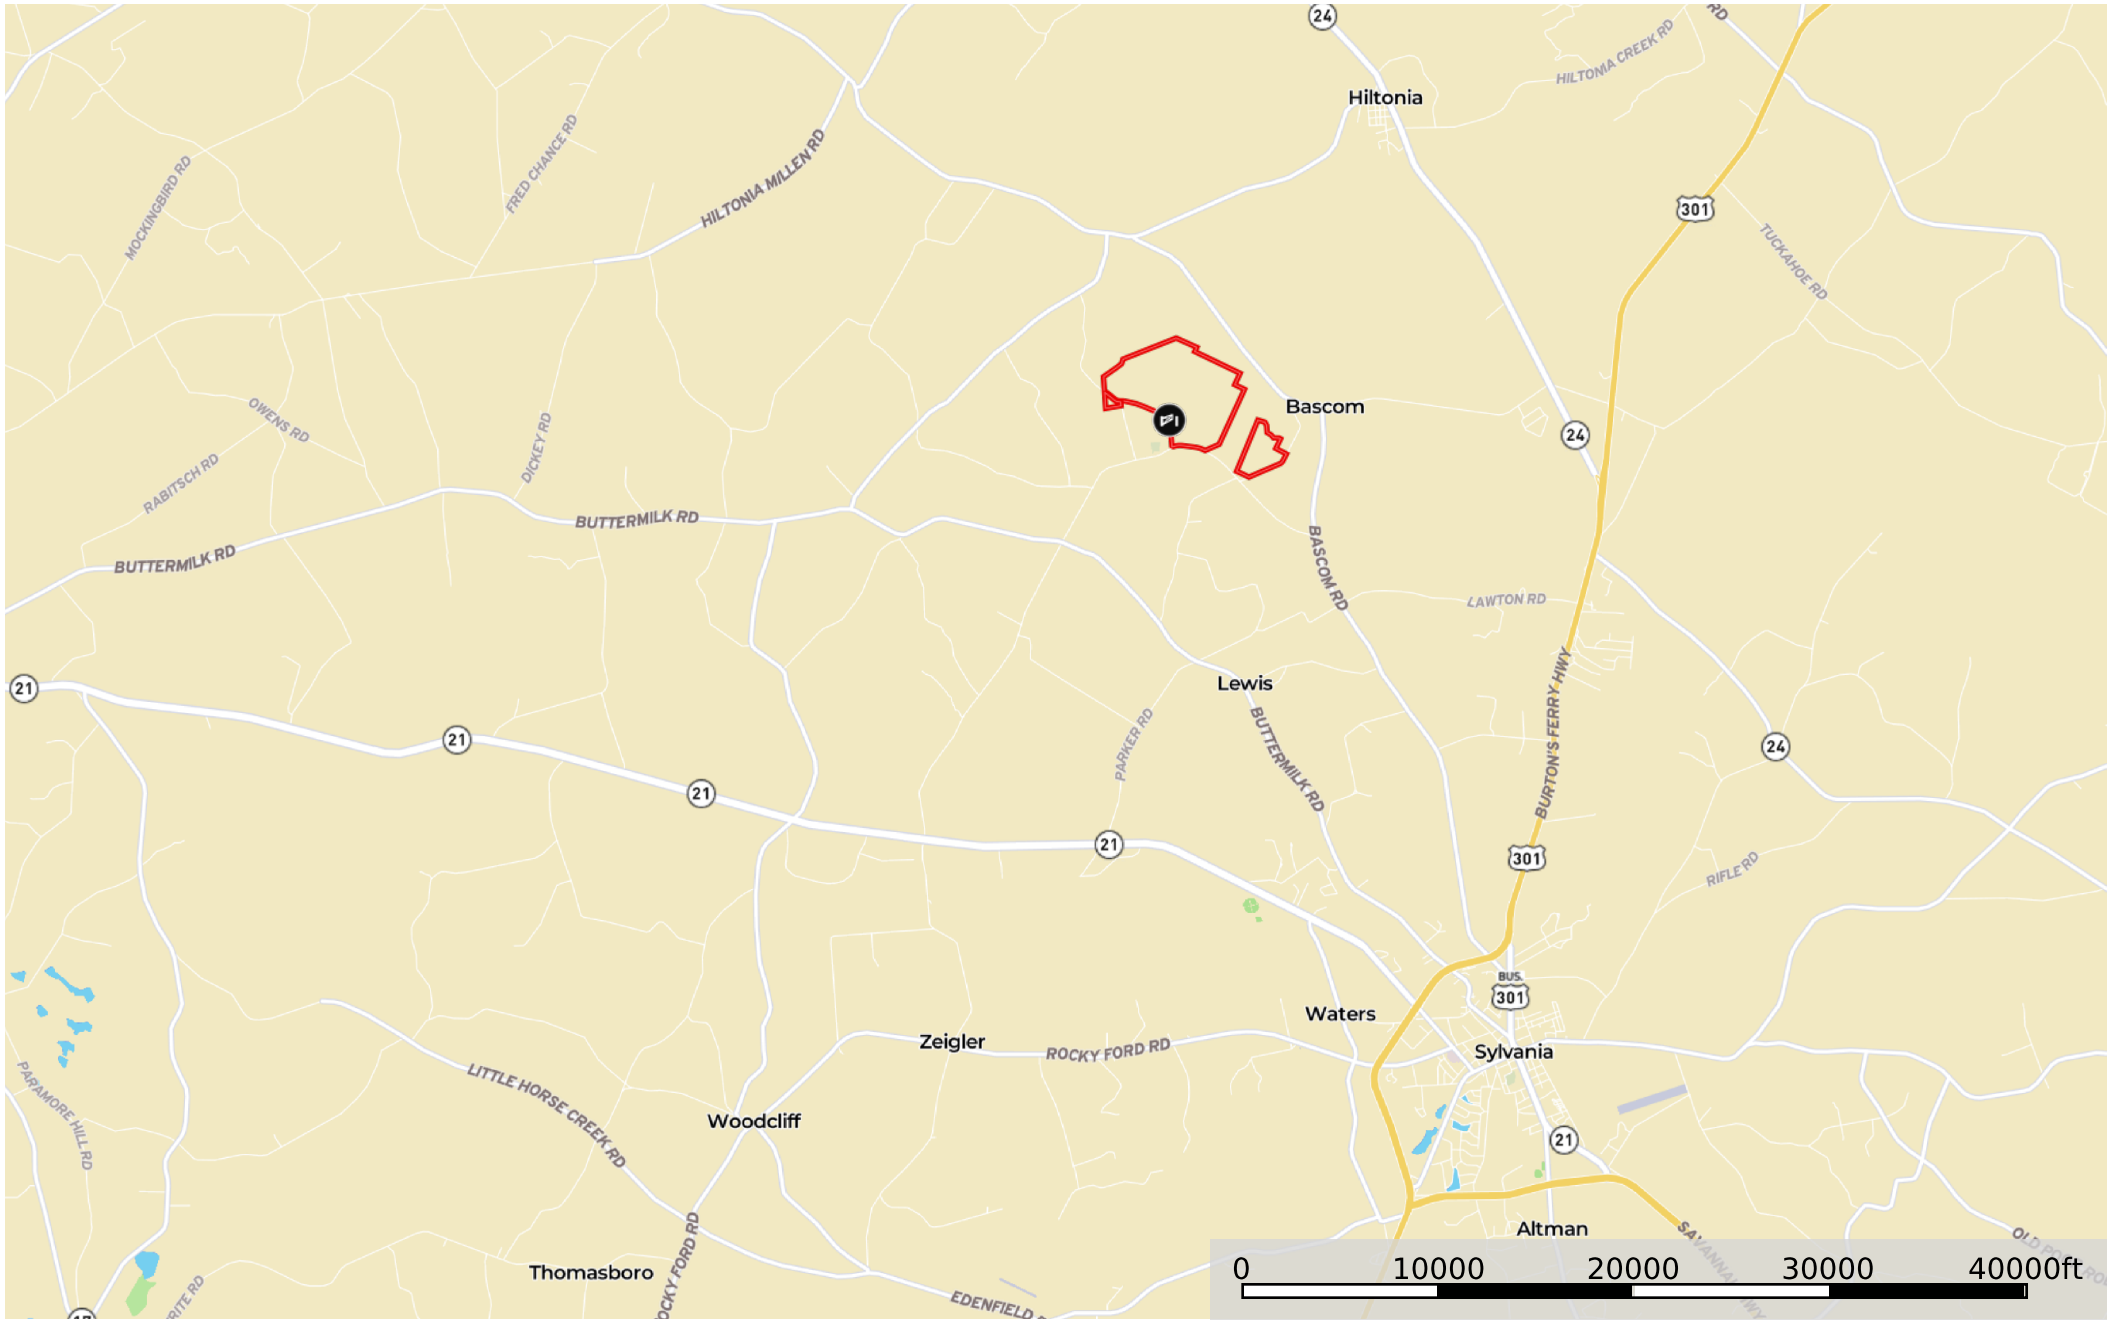

644+/- acs Water Oak Rd. & Bethel Rd.

Screven County, Georgia, AC +/-

 Gate  Boundary