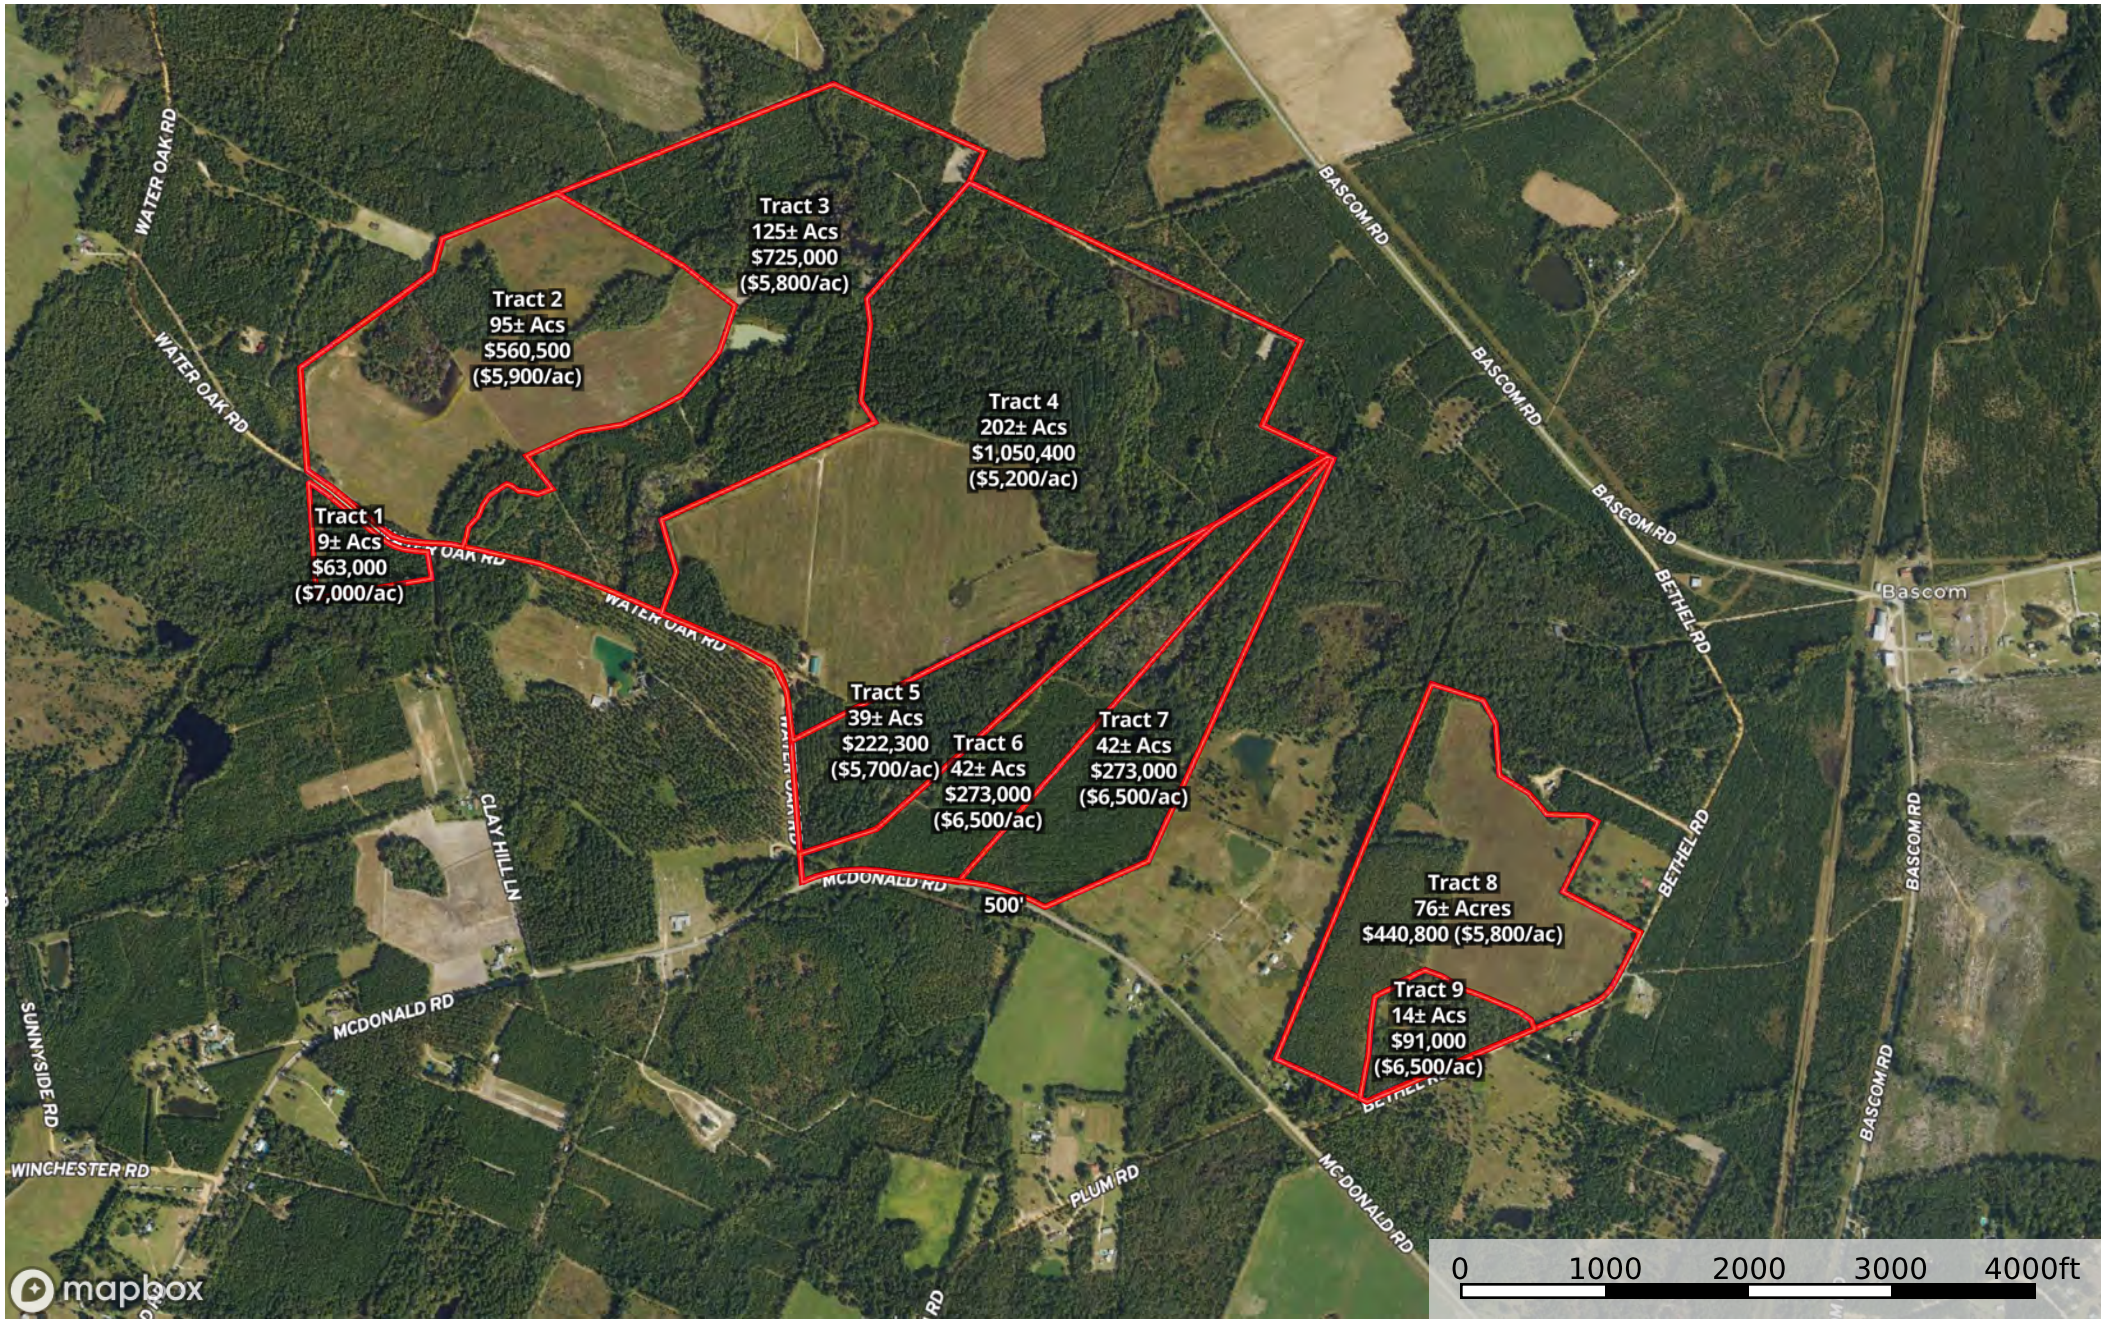

Revised Subdivided (9 Tracts) - Water Oak Rd. & Bethel  
Screven County, Georgia, 644 AC +/-

Boundary