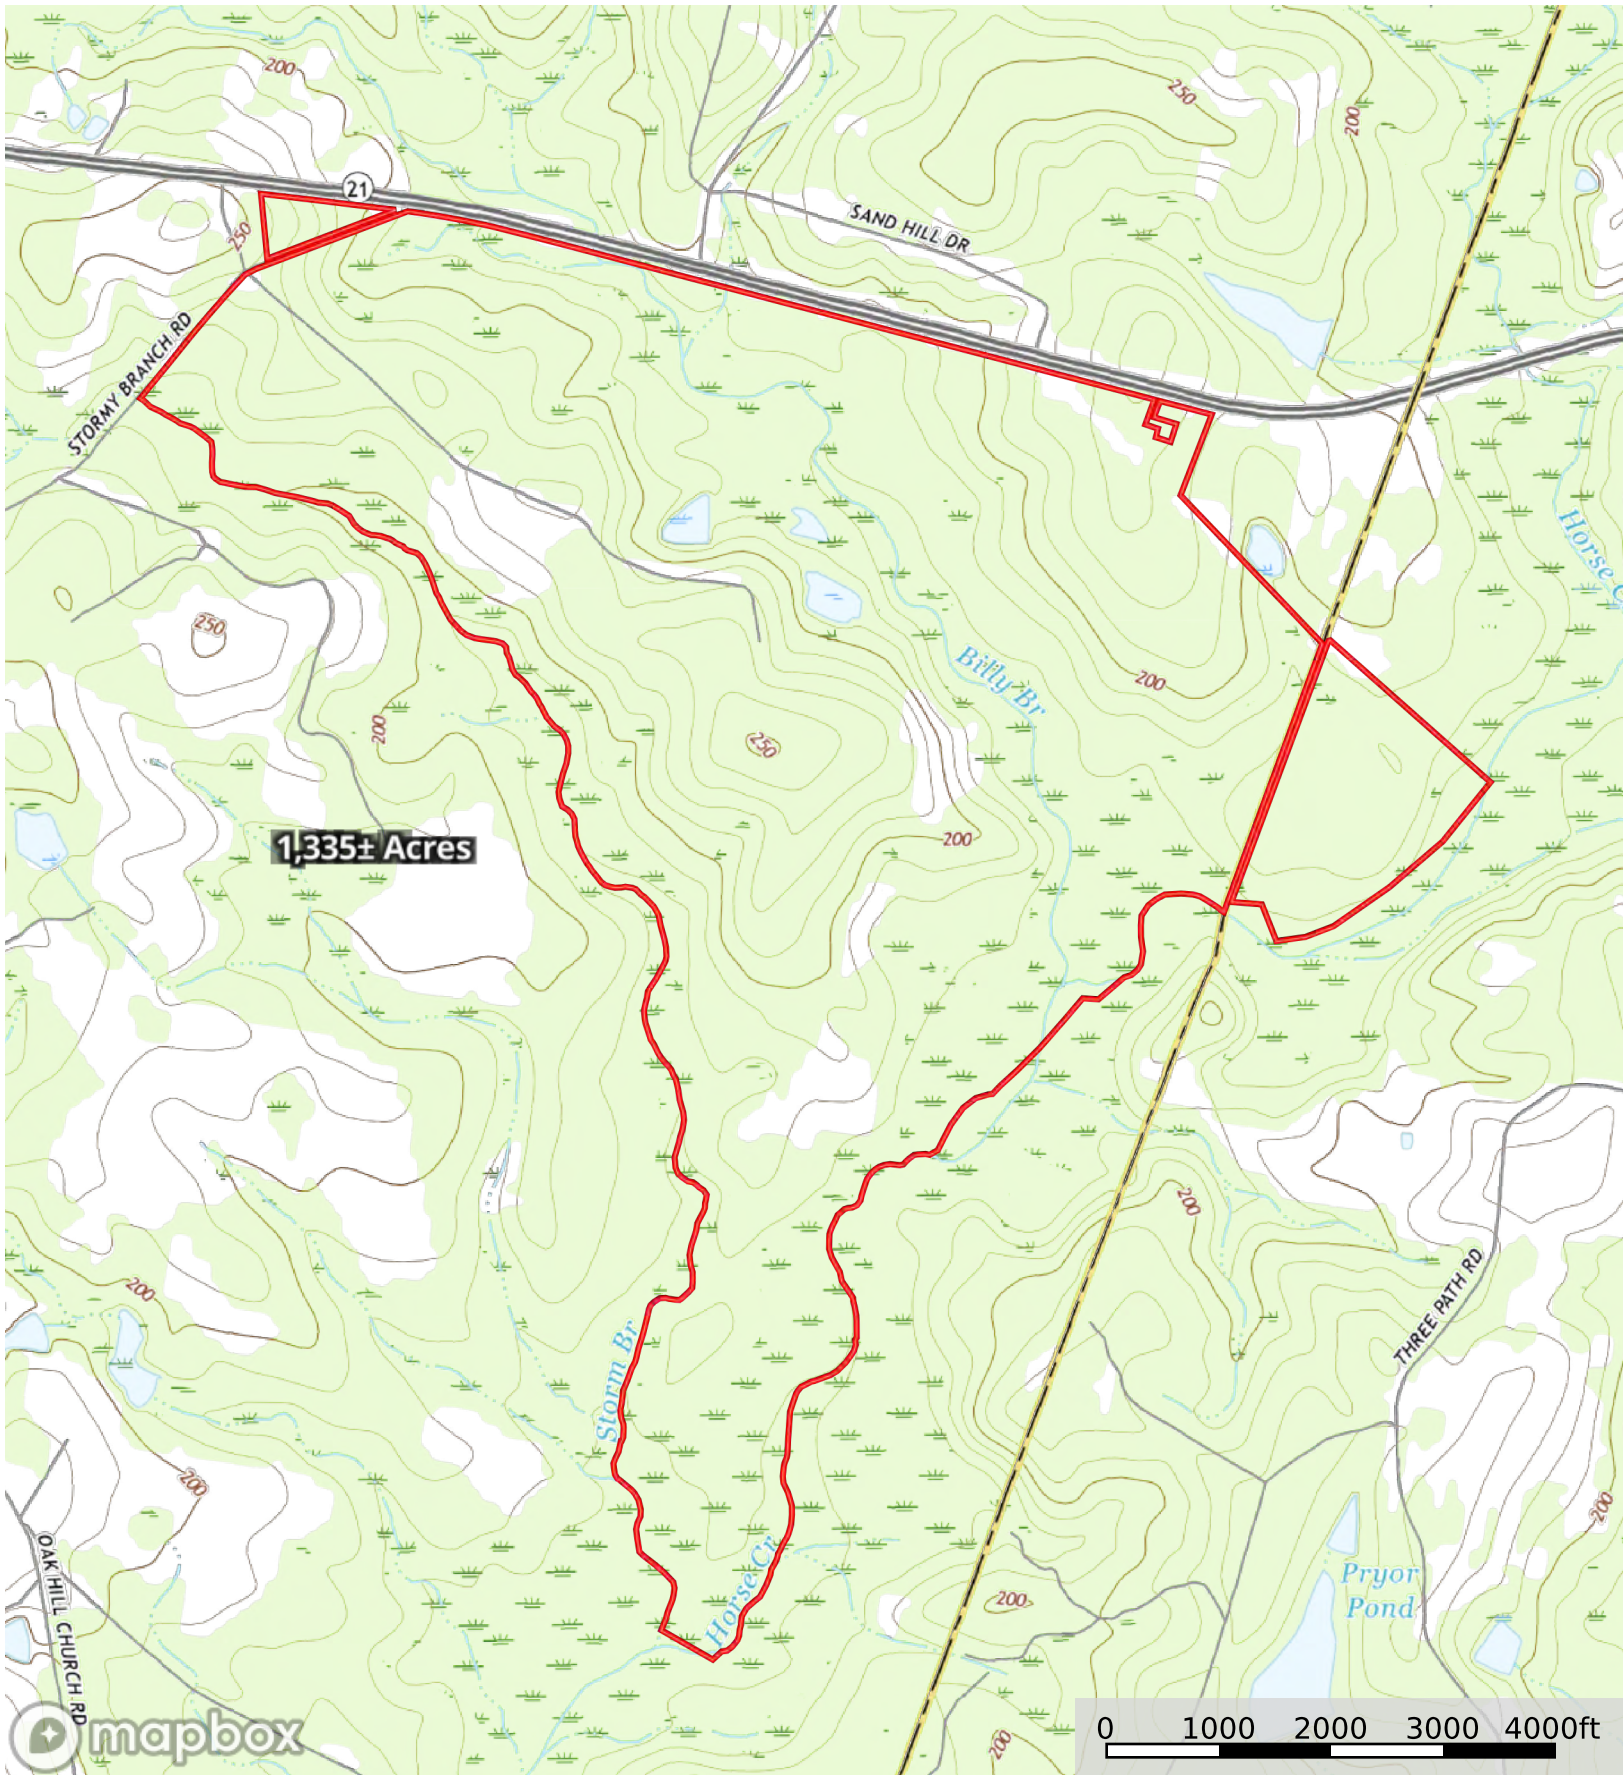

1,335+/- acs Hwy 21 (South of Hwy 21)
Jenkins County, Screven County, Georgia, AC +/-

1,335± Acres

Boundary