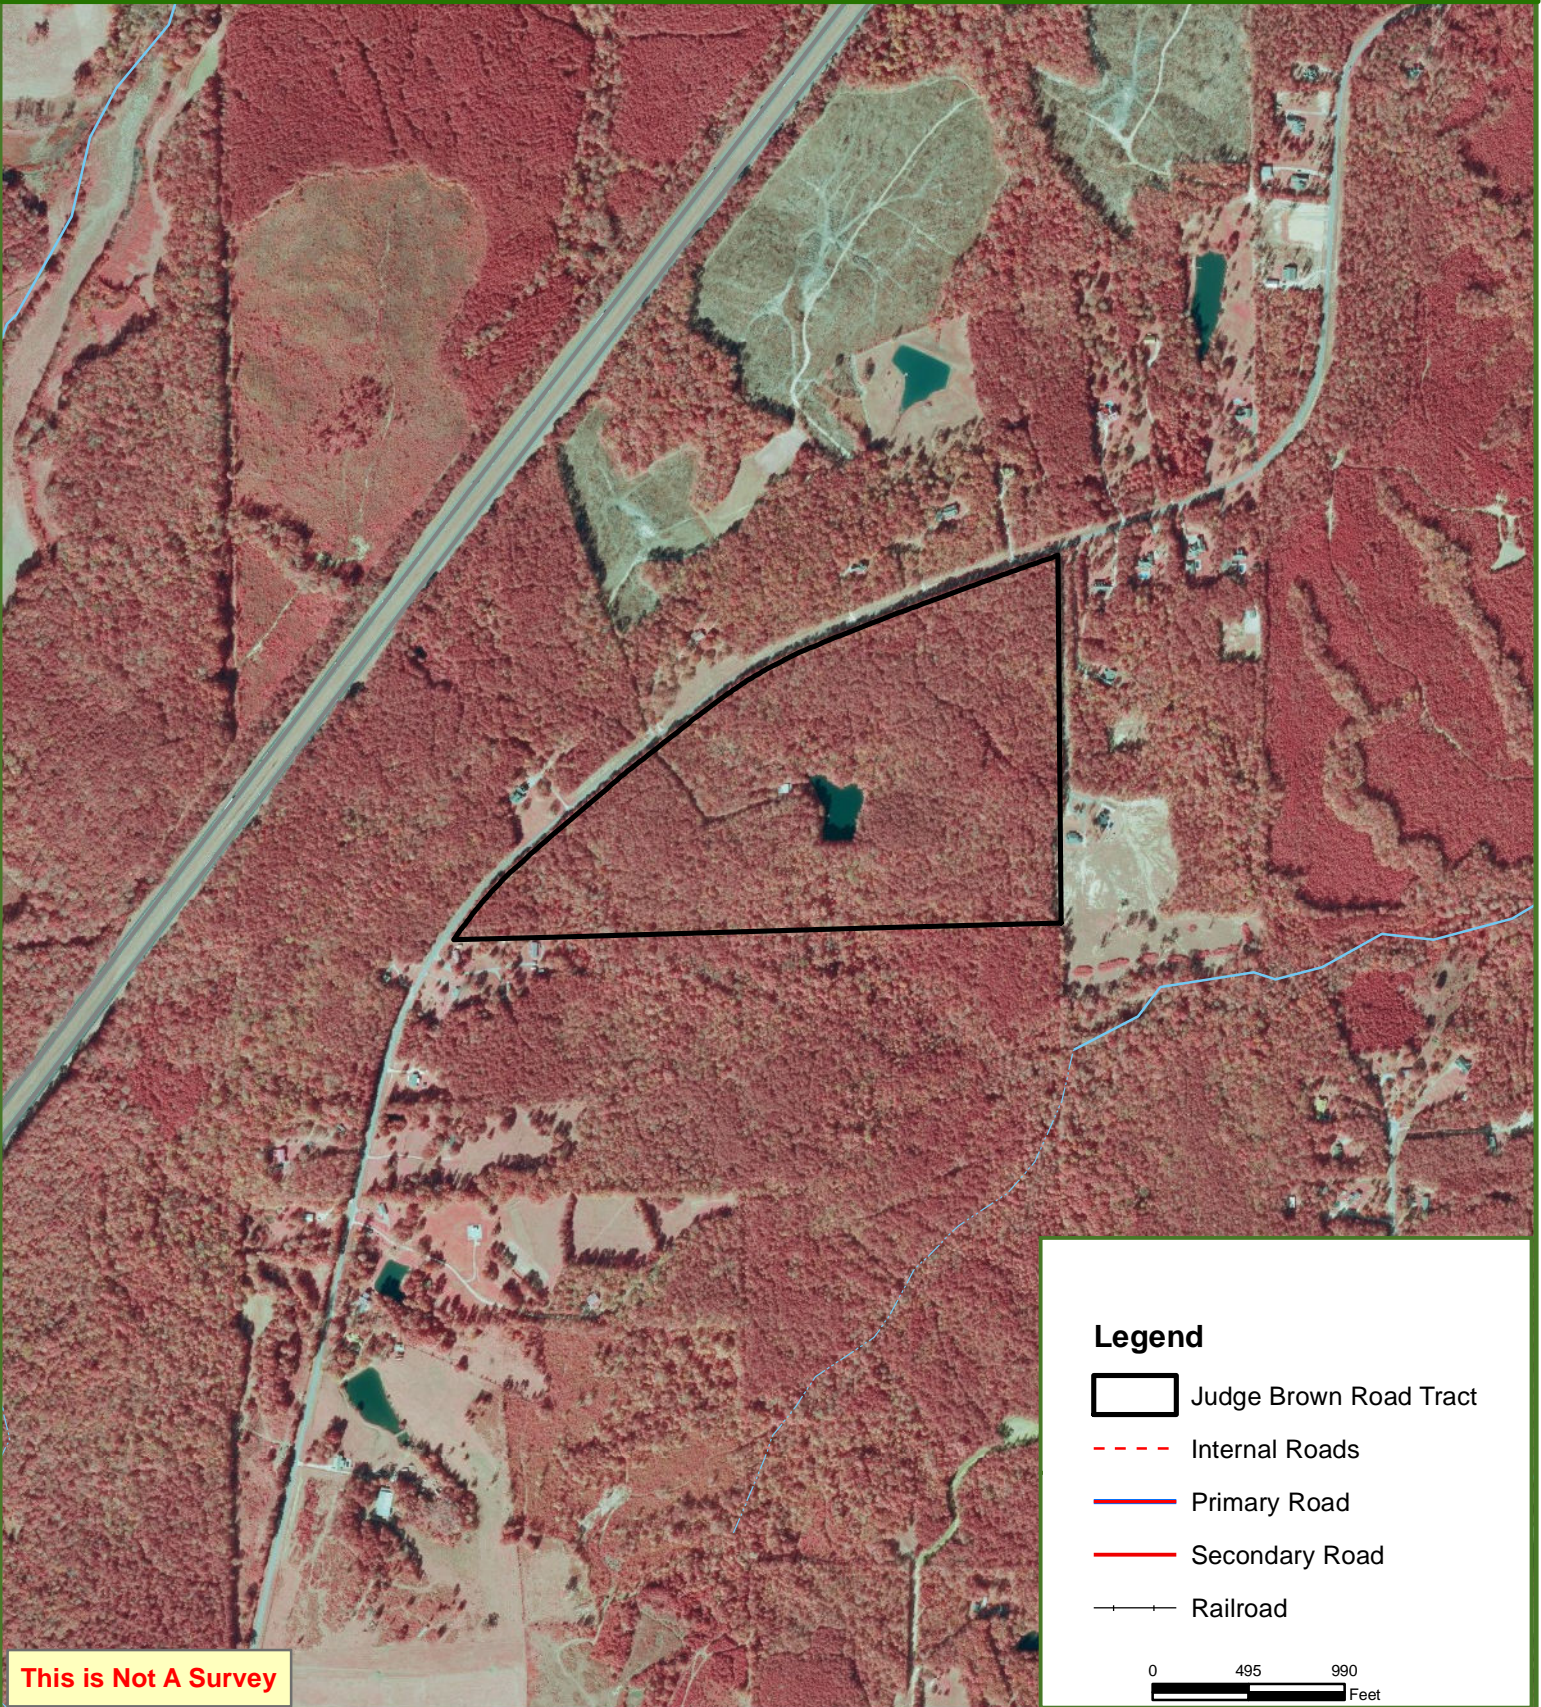

Judge Brown Road Tract

Chambers County, AL

85.00 ± Acres

This is Not A Survey

Legend

-  Judge Brown Road Tract
-  Internal Roads
-  Primary Road
-  Secondary Road
-  Railroad

0 495 990
Feet

This map was produced from information supplied by the seller and the use of aerial photography. The boundary lines portrayed on this map are approximate and could be different than the actual location of the boundaries found in the field.