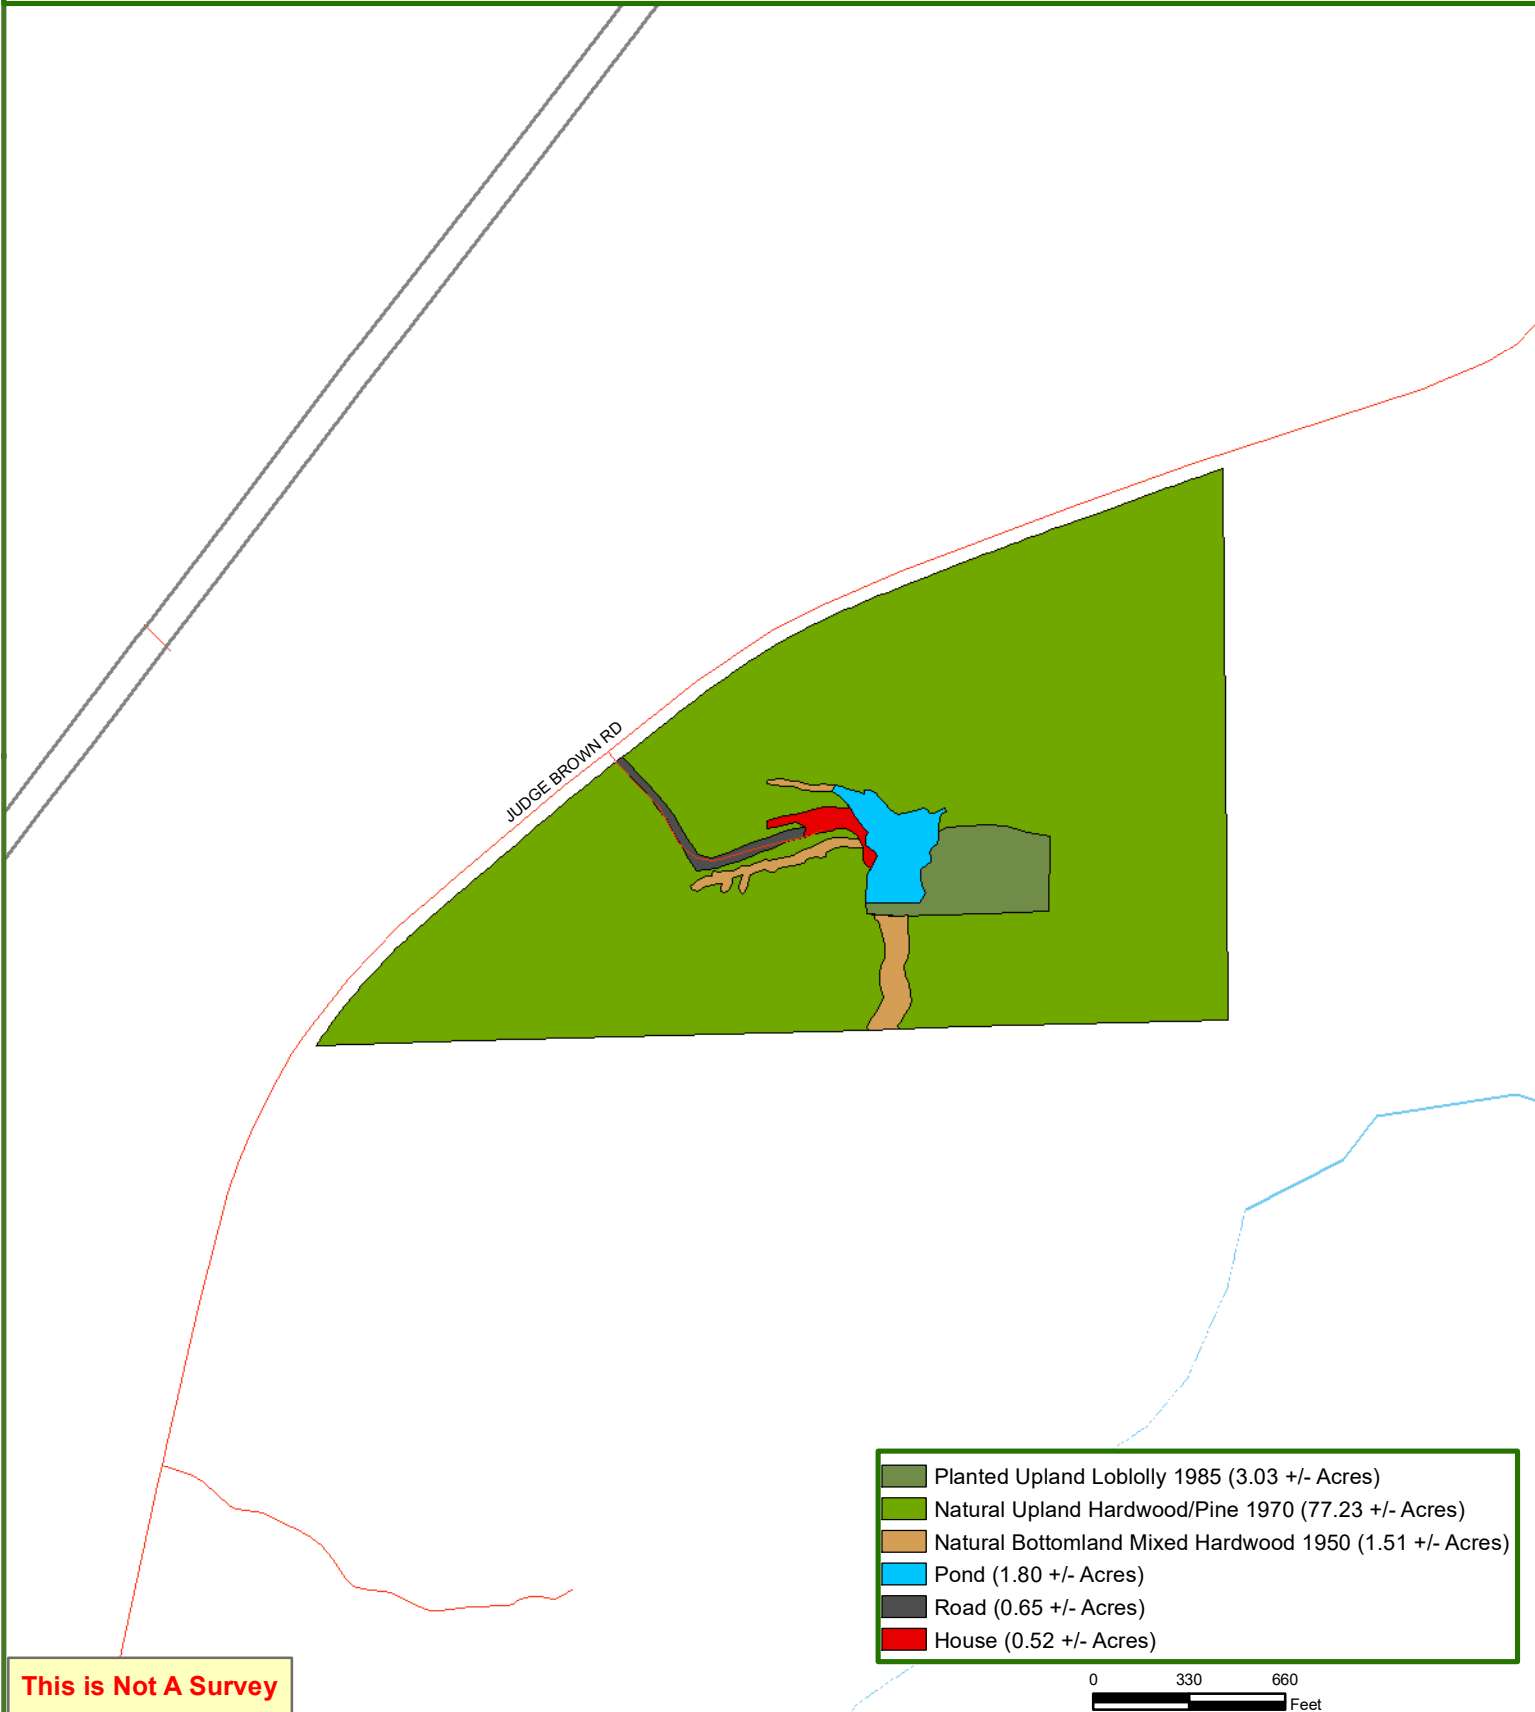

Judge Brown Road Tract

Chambers County, AL

85.00 ± Acres

This is Not A Survey

- Planted Upland Loblolly 1985 (3.03 +/- Acres)
- Natural Upland Hardwood/Pine 1970 (77.23 +/- Acres)
- Natural Bottomland Mixed Hardwood 1950 (1.51 +/- Acres)
- Pond (1.80 +/- Acres)
- Road (0.65 +/- Acres)
- House (0.52 +/- Acres)

0 330 660
Feet

This map was produced from information supplied by the seller and the use of aerial photography. The boundary lines portrayed on this map are approximate and could be different than the actual location of the boundaries found in the field.