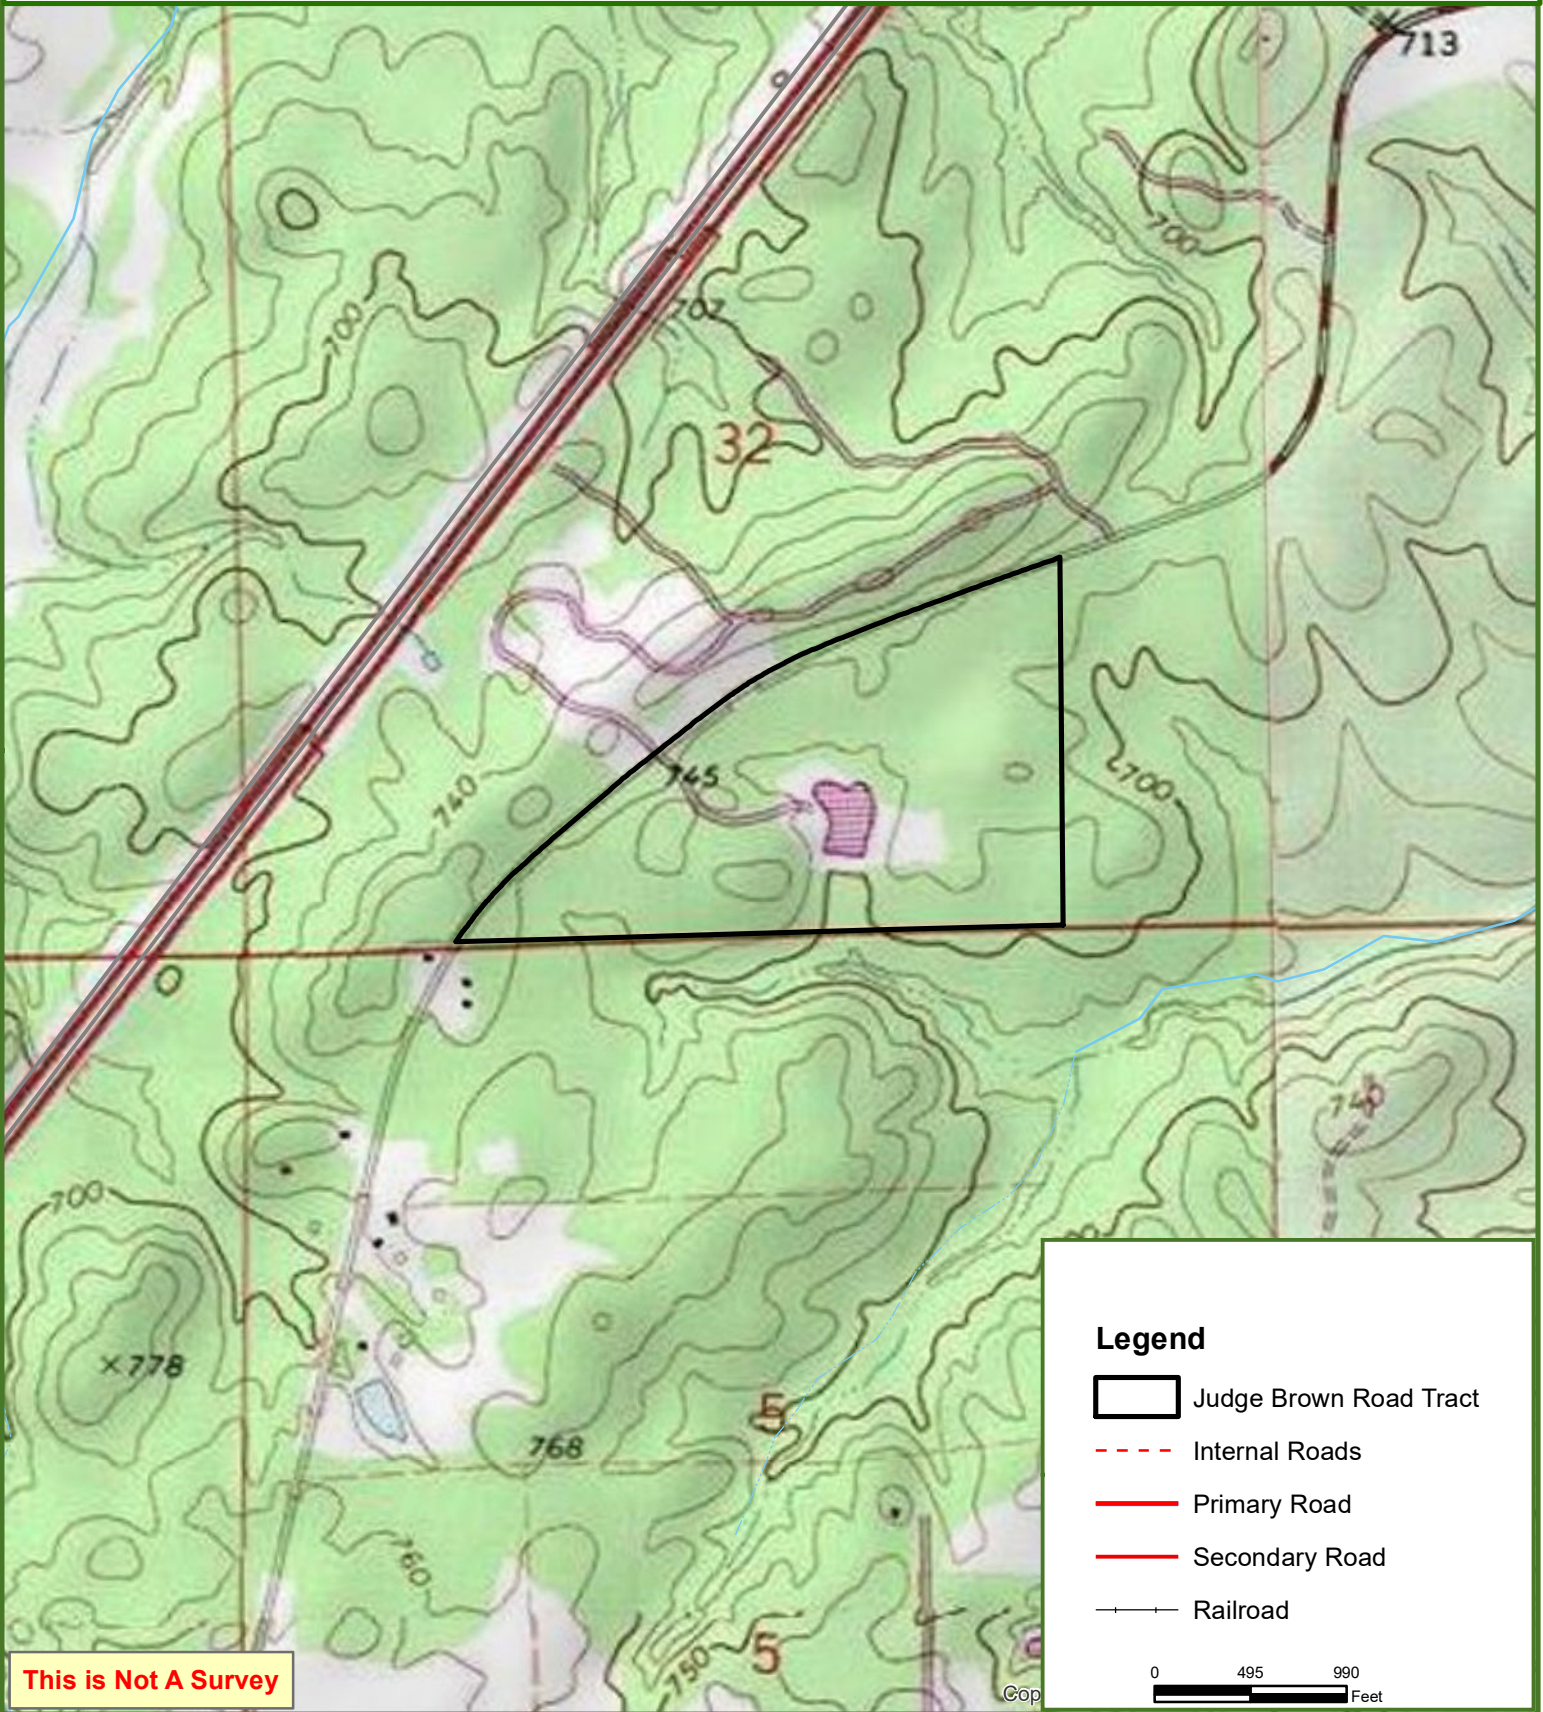

Judge Brown Road Tract

Chambers County, AL

85.00 ± Acres

This is Not A Survey

This map was produced from information supplied by the seller and the use of aerial photography. The boundary lines portrayed on this map are approximate and could be different than the actual location of the boundaries found in the field.