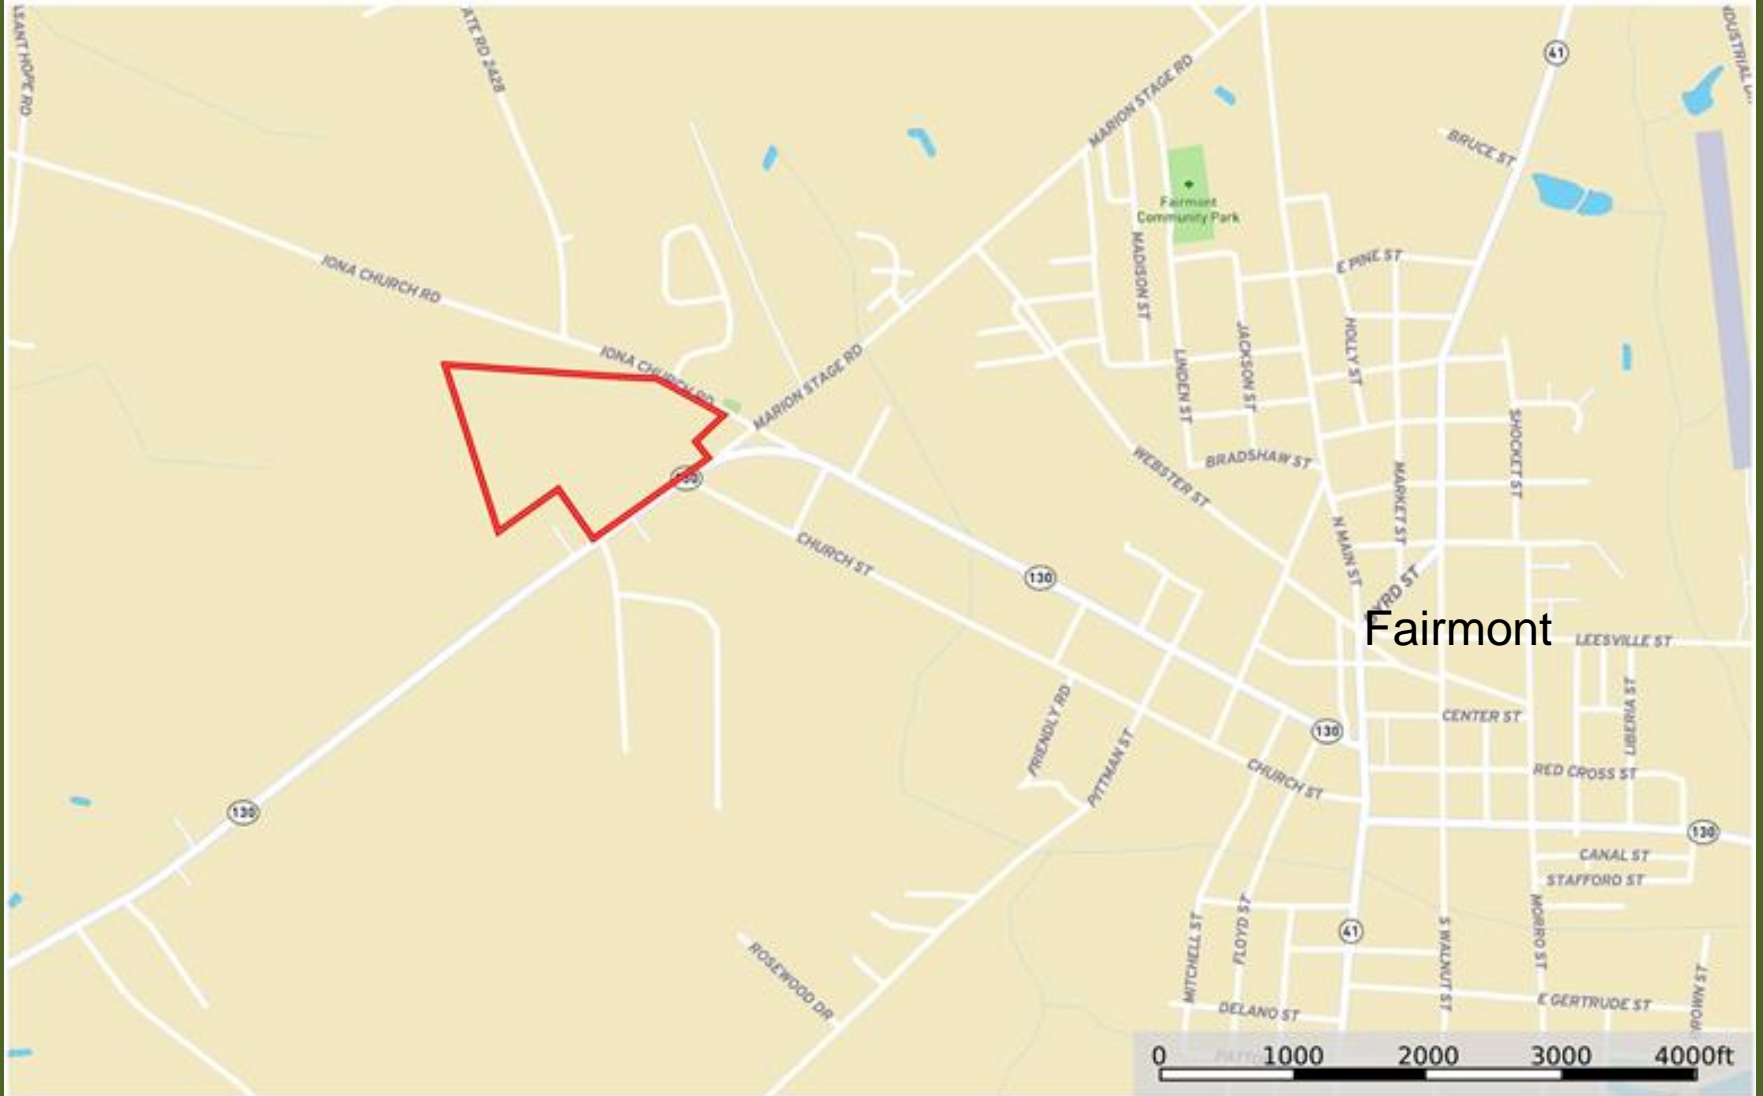

Iona Church Road Farm Location Map

Robeson County, North Carolina, 41 AC +/-

Fairmont

Boundary

Marty Lanier
P: (910) 617-4326

www.rockcreeklandcompany.com

604 George II Highway Winnabow NC 28479