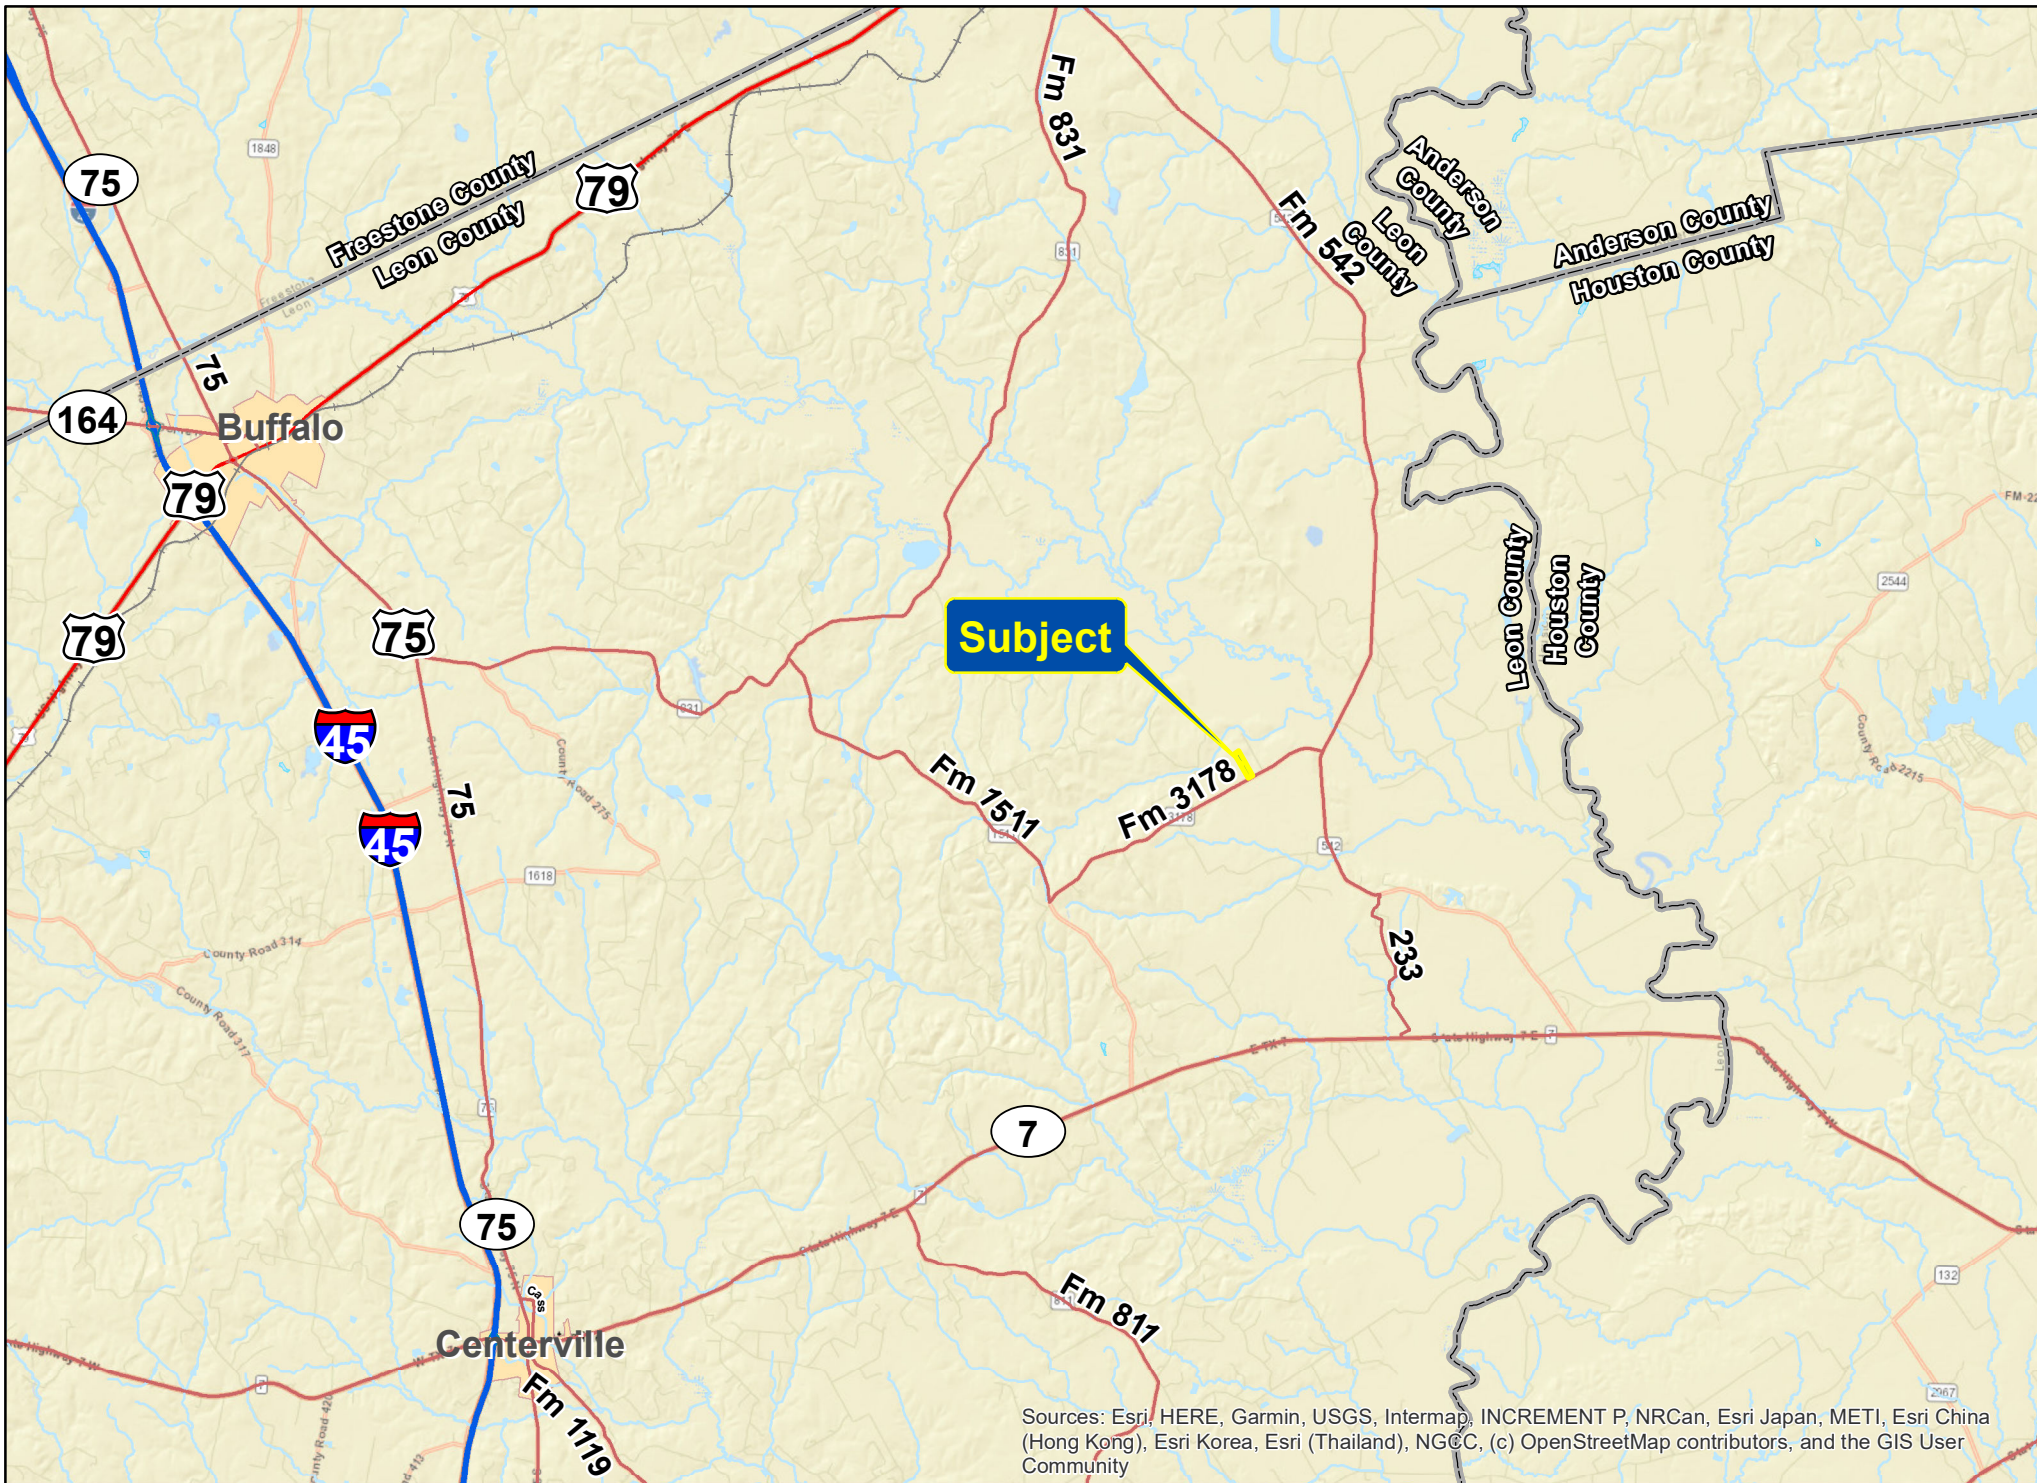

23 Acres | 10339 FM 3178 | Leon Co., Texas

For illustration purposes only.

**Subject**

Sources: Esri, HERE, Garmin, USGS, Intermap, INCREMENT P, NRCan, Esri Japan, METI, Esri China (Hong Kong), Esri Korea, Esri (Thailand), NGCC, (c) OpenStreetMap contributors, and the GIS User Community

23 Acres | 10339 FM 3178 | Leon Co., Texas

For illustration purposes only.

Sources: Esri, HERE, Garmin, USGS, Intermap, INCREMENT P, NRCan, Esri Japan, METI, Esri China (Hong Kong), Esri Korea, Esri (Thailand), NGCC, (c) OpenStreetMap contributors, and the GIS User Community

**Huntsville**

23 Acres | 10339 FM 3178 | Leon Co., Texas

For illustration purposes only.