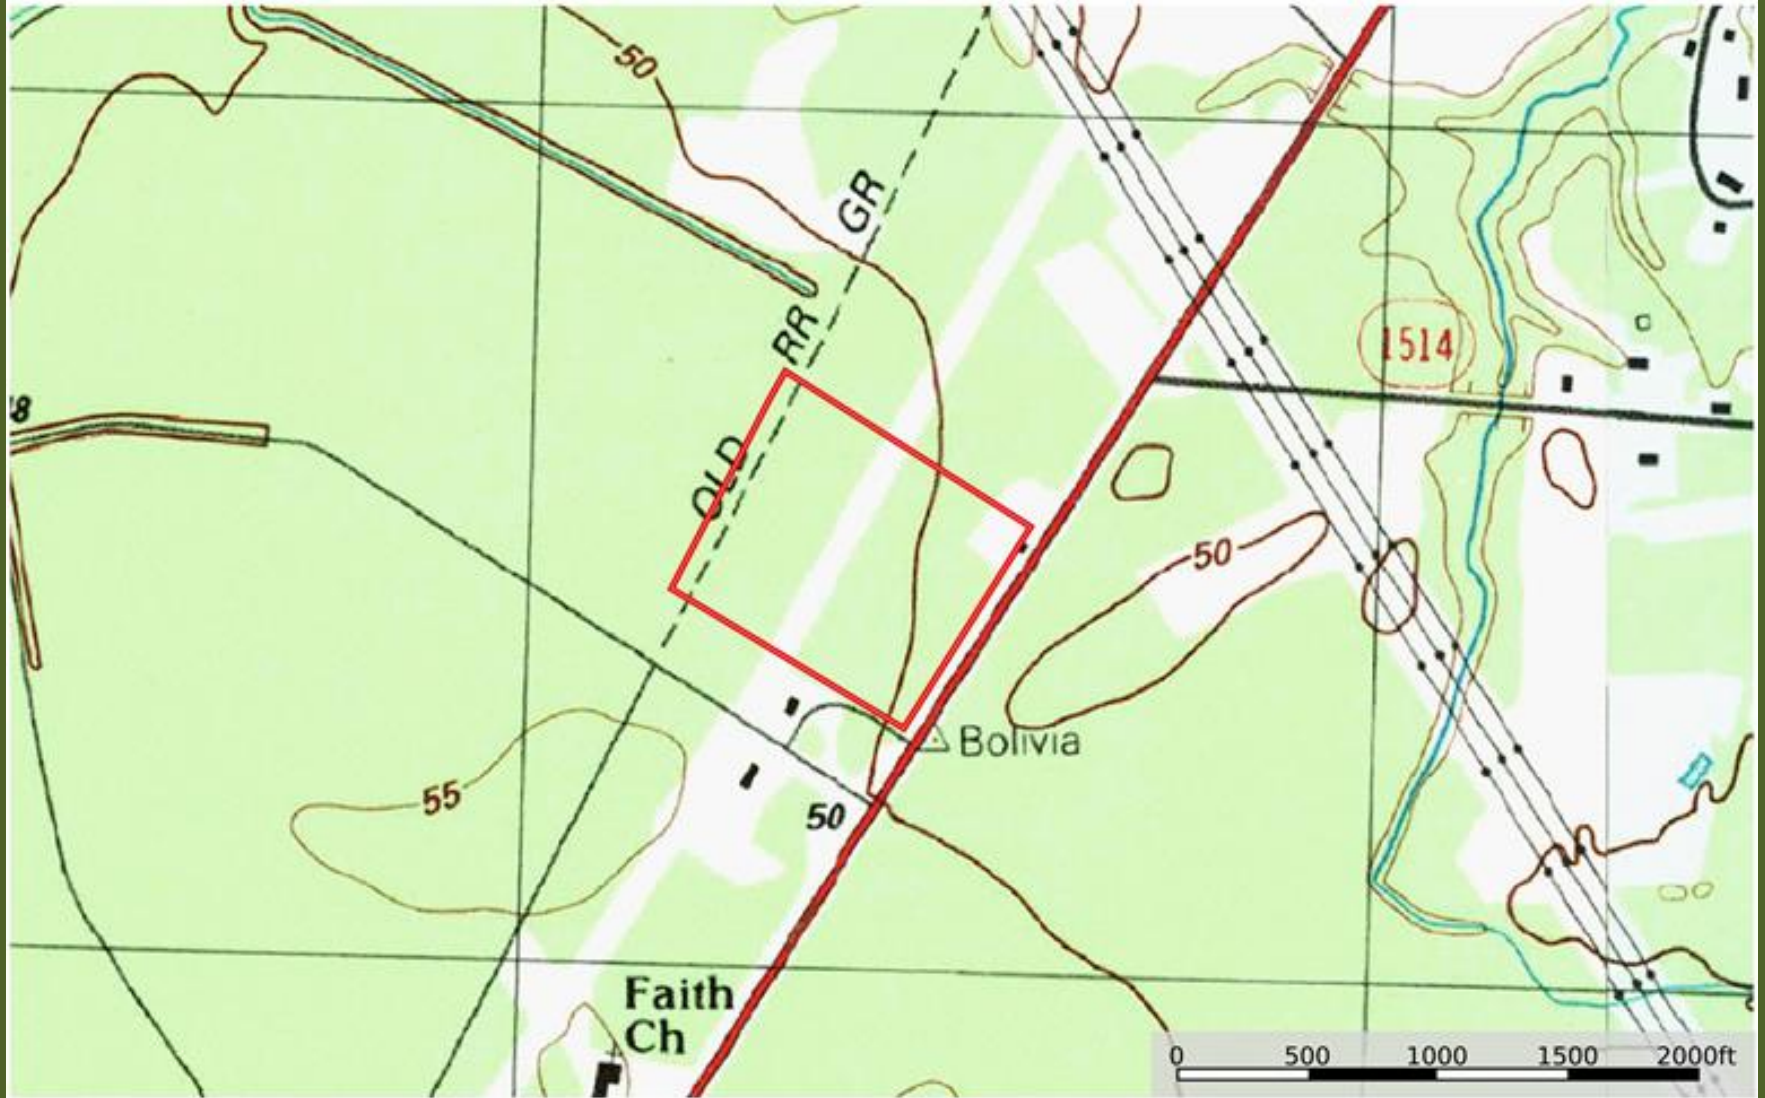

Mercer Tract Topographical Map

Brunswick County, North Carolina, 22.56 AC +/-

Boundary

Marty Lanier
P: (910) 617-4326

www.rockcreeklandcompany.com

604 George II Highway Winnabow NC 28479

The information contained herein was obtained from sources deemed to be reliable. Land id™ Services makes no warranties or guarantees as to the completeness or accuracy thereof.