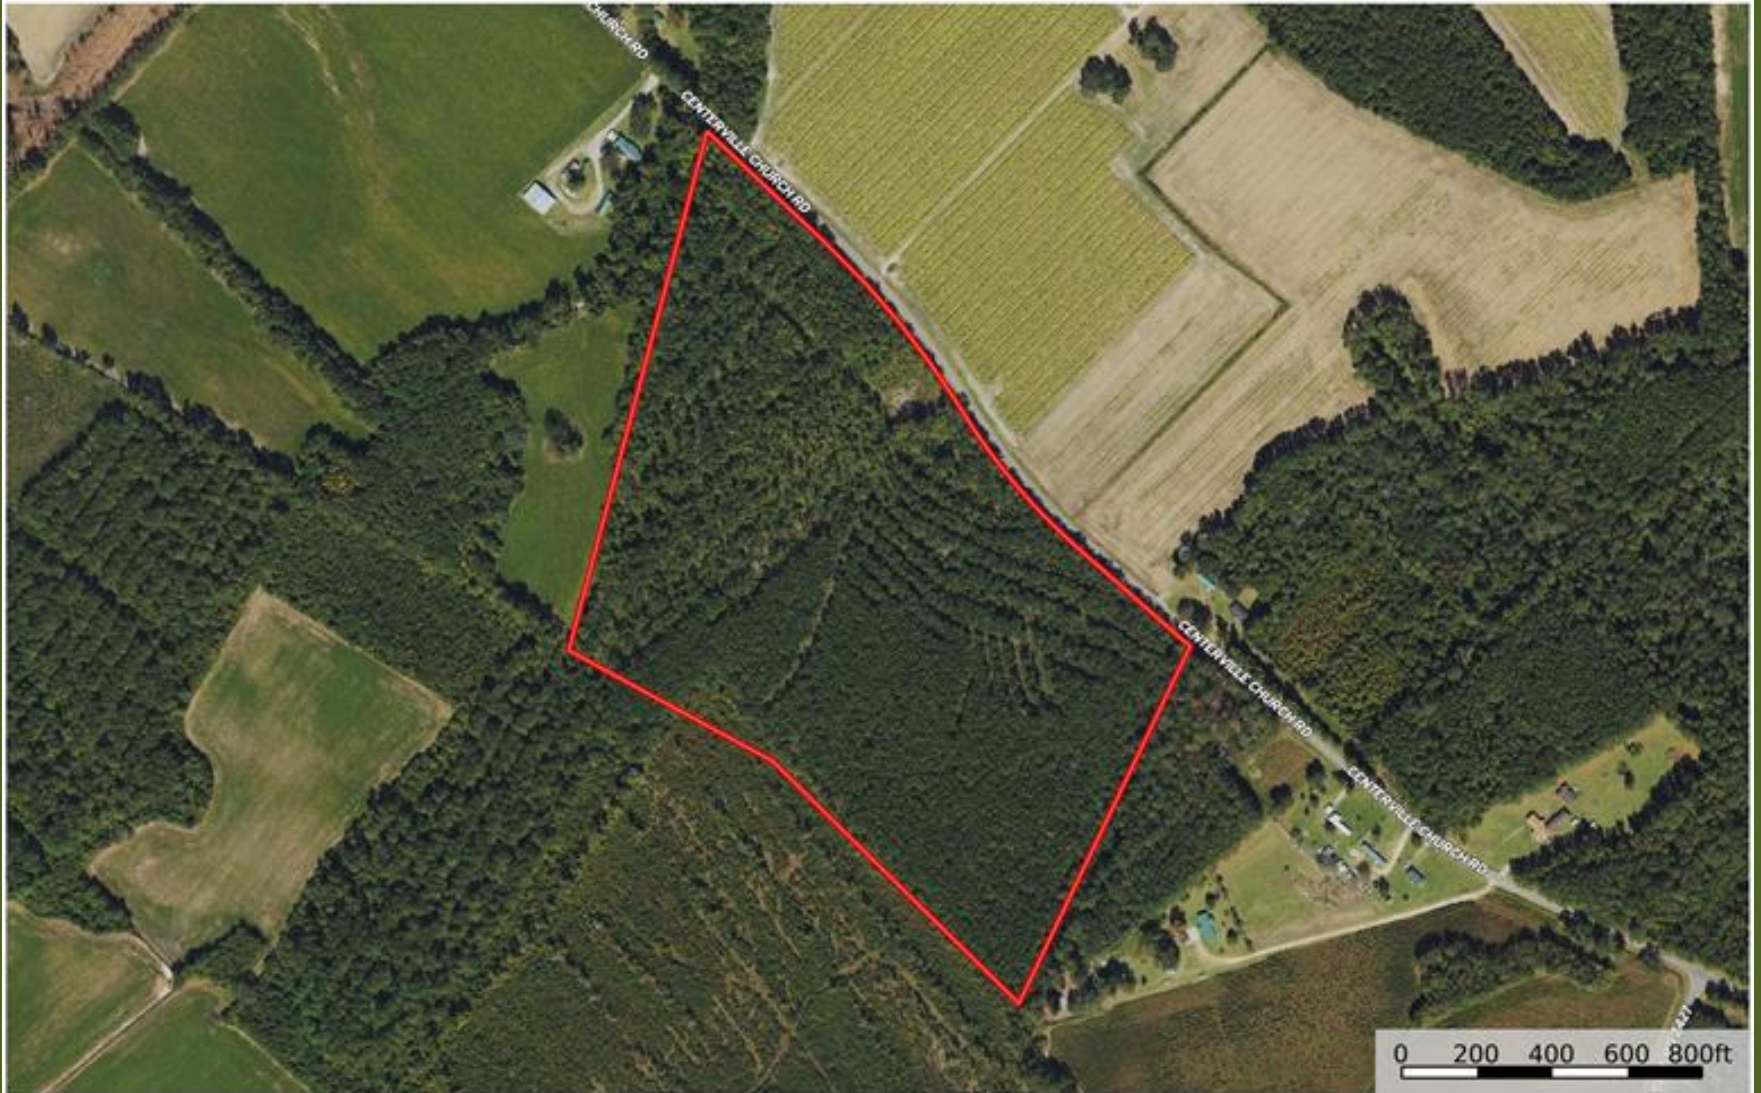

Centerville Church Road Tract Aerial Map

Robeson County, North Carolina, 41 AC +/-

Boundary

Marty Lanier

P: (910) 617-4326

www.rockcreeklandcompany.com

604 George II Highway Winnabow NC 28479

The information contained herein was obtained from sources deemed to be reliable. Services makes no warranties or guarantees as to the completeness or accuracy thereof.